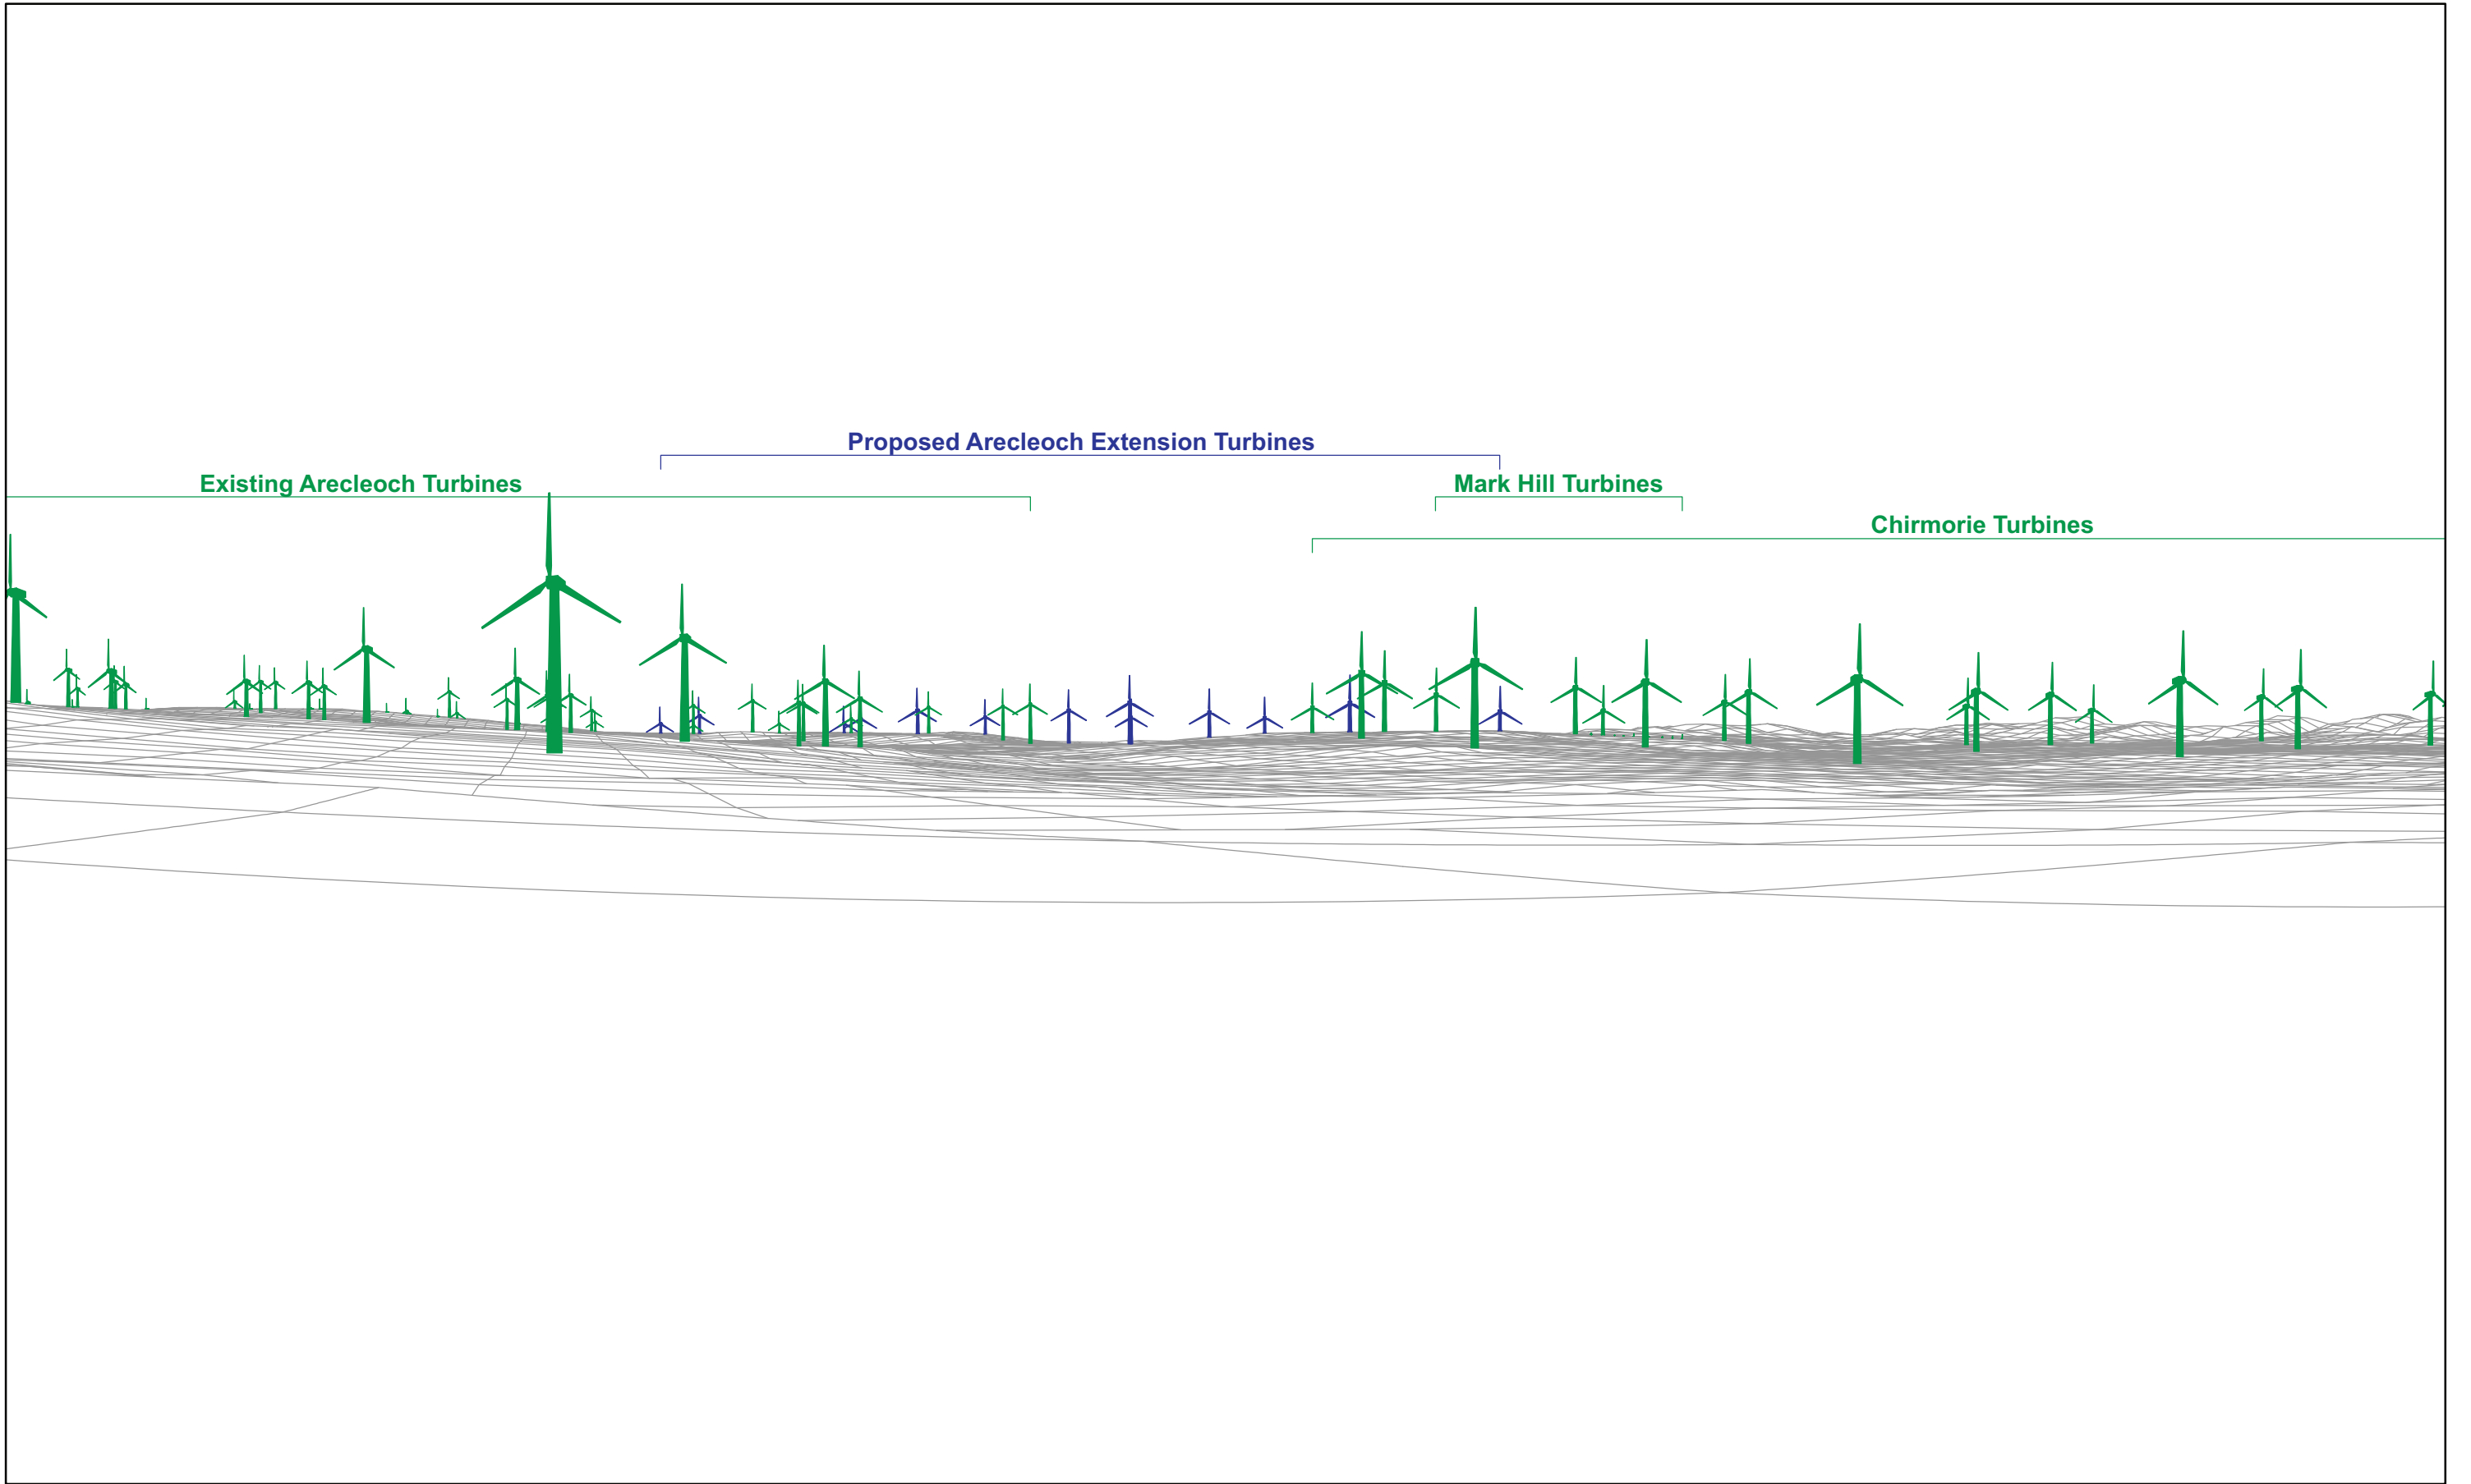

				NA	Arecleoch Windfarm Extension - EIAR Archeology and Cultural Heritage View from Cairnkenny Cairn	Drg No	00481.00049.11.4.1		
	B	06/05/19	SP	Chirmorie and Stranoch added.		Scale @ A3	Rev	B	Datum:
	A	26/03/19	SP	First Issue.		© Crown Copyright 2019. All rights reserved. Ordnance Survey Licence 0100031673.	Date	09/05/19	OSGB36
	Rev	Date	By	Comment			Figure	11.4a	Projection: TM

				NA	Arecleoch Windfarm Extension - EIAR Archeology and Cultural Heritage View from Cairnkenny Cairn	Drg No	00481.00049.11.4.1		
	B	06/05/19	SP	Chirmorie and Stranoch added.		Scale @ A3	Rev	B	Datum: OSGB36
	A	26/03/19	SP	First Issue.		© Crown Copyright 2019. All rights reserved. Ordnance Survey Licence 0100031673.	Date	09/05/19	Projection: TM
	Rev	Date	By	Comment			Figure	11.4b	

 SCOTTISHPOWER RENEWABLES				NA	Arecleoch Windfarm Extension - EIAR Archeology and Cultural Heritage View from Cairnkenny Cairn	Drg No	00481.00049.11.4.1		
	B	06/05/19	SP	Chirmorie and Stranoch added.		Scale @ A3	Rev	B	Datum:
	A	26/03/19	SP	First Issue.		© Crown Copyright 2019. All rights reserved. Ordnance Survey Licence 0100031673.	Date	09/05/19	OSGB36
	Rev	Date	By	Comment			Figure	11.4c	Projection: TM

				NA	© Crown Copyright 2019. All rights reserved. Ordnance Survey Licence 0100031673.	Arecleoch Windfarm Extension - EIAR Archeology and Cultural Heritage View from Cairnkenny Cairn	Drg No	00481.00049.11.4.1			
	B	06/05/19	SP	Chirmorie and Stranoch added.			Scale @ A3	Rev	B	Datum:	OSGB36
	A	26/03/19	SP	First Issue.				Date	09/05/19	Projection:	TM
	Rev	Date	By	Comment				Figure	11.4d		