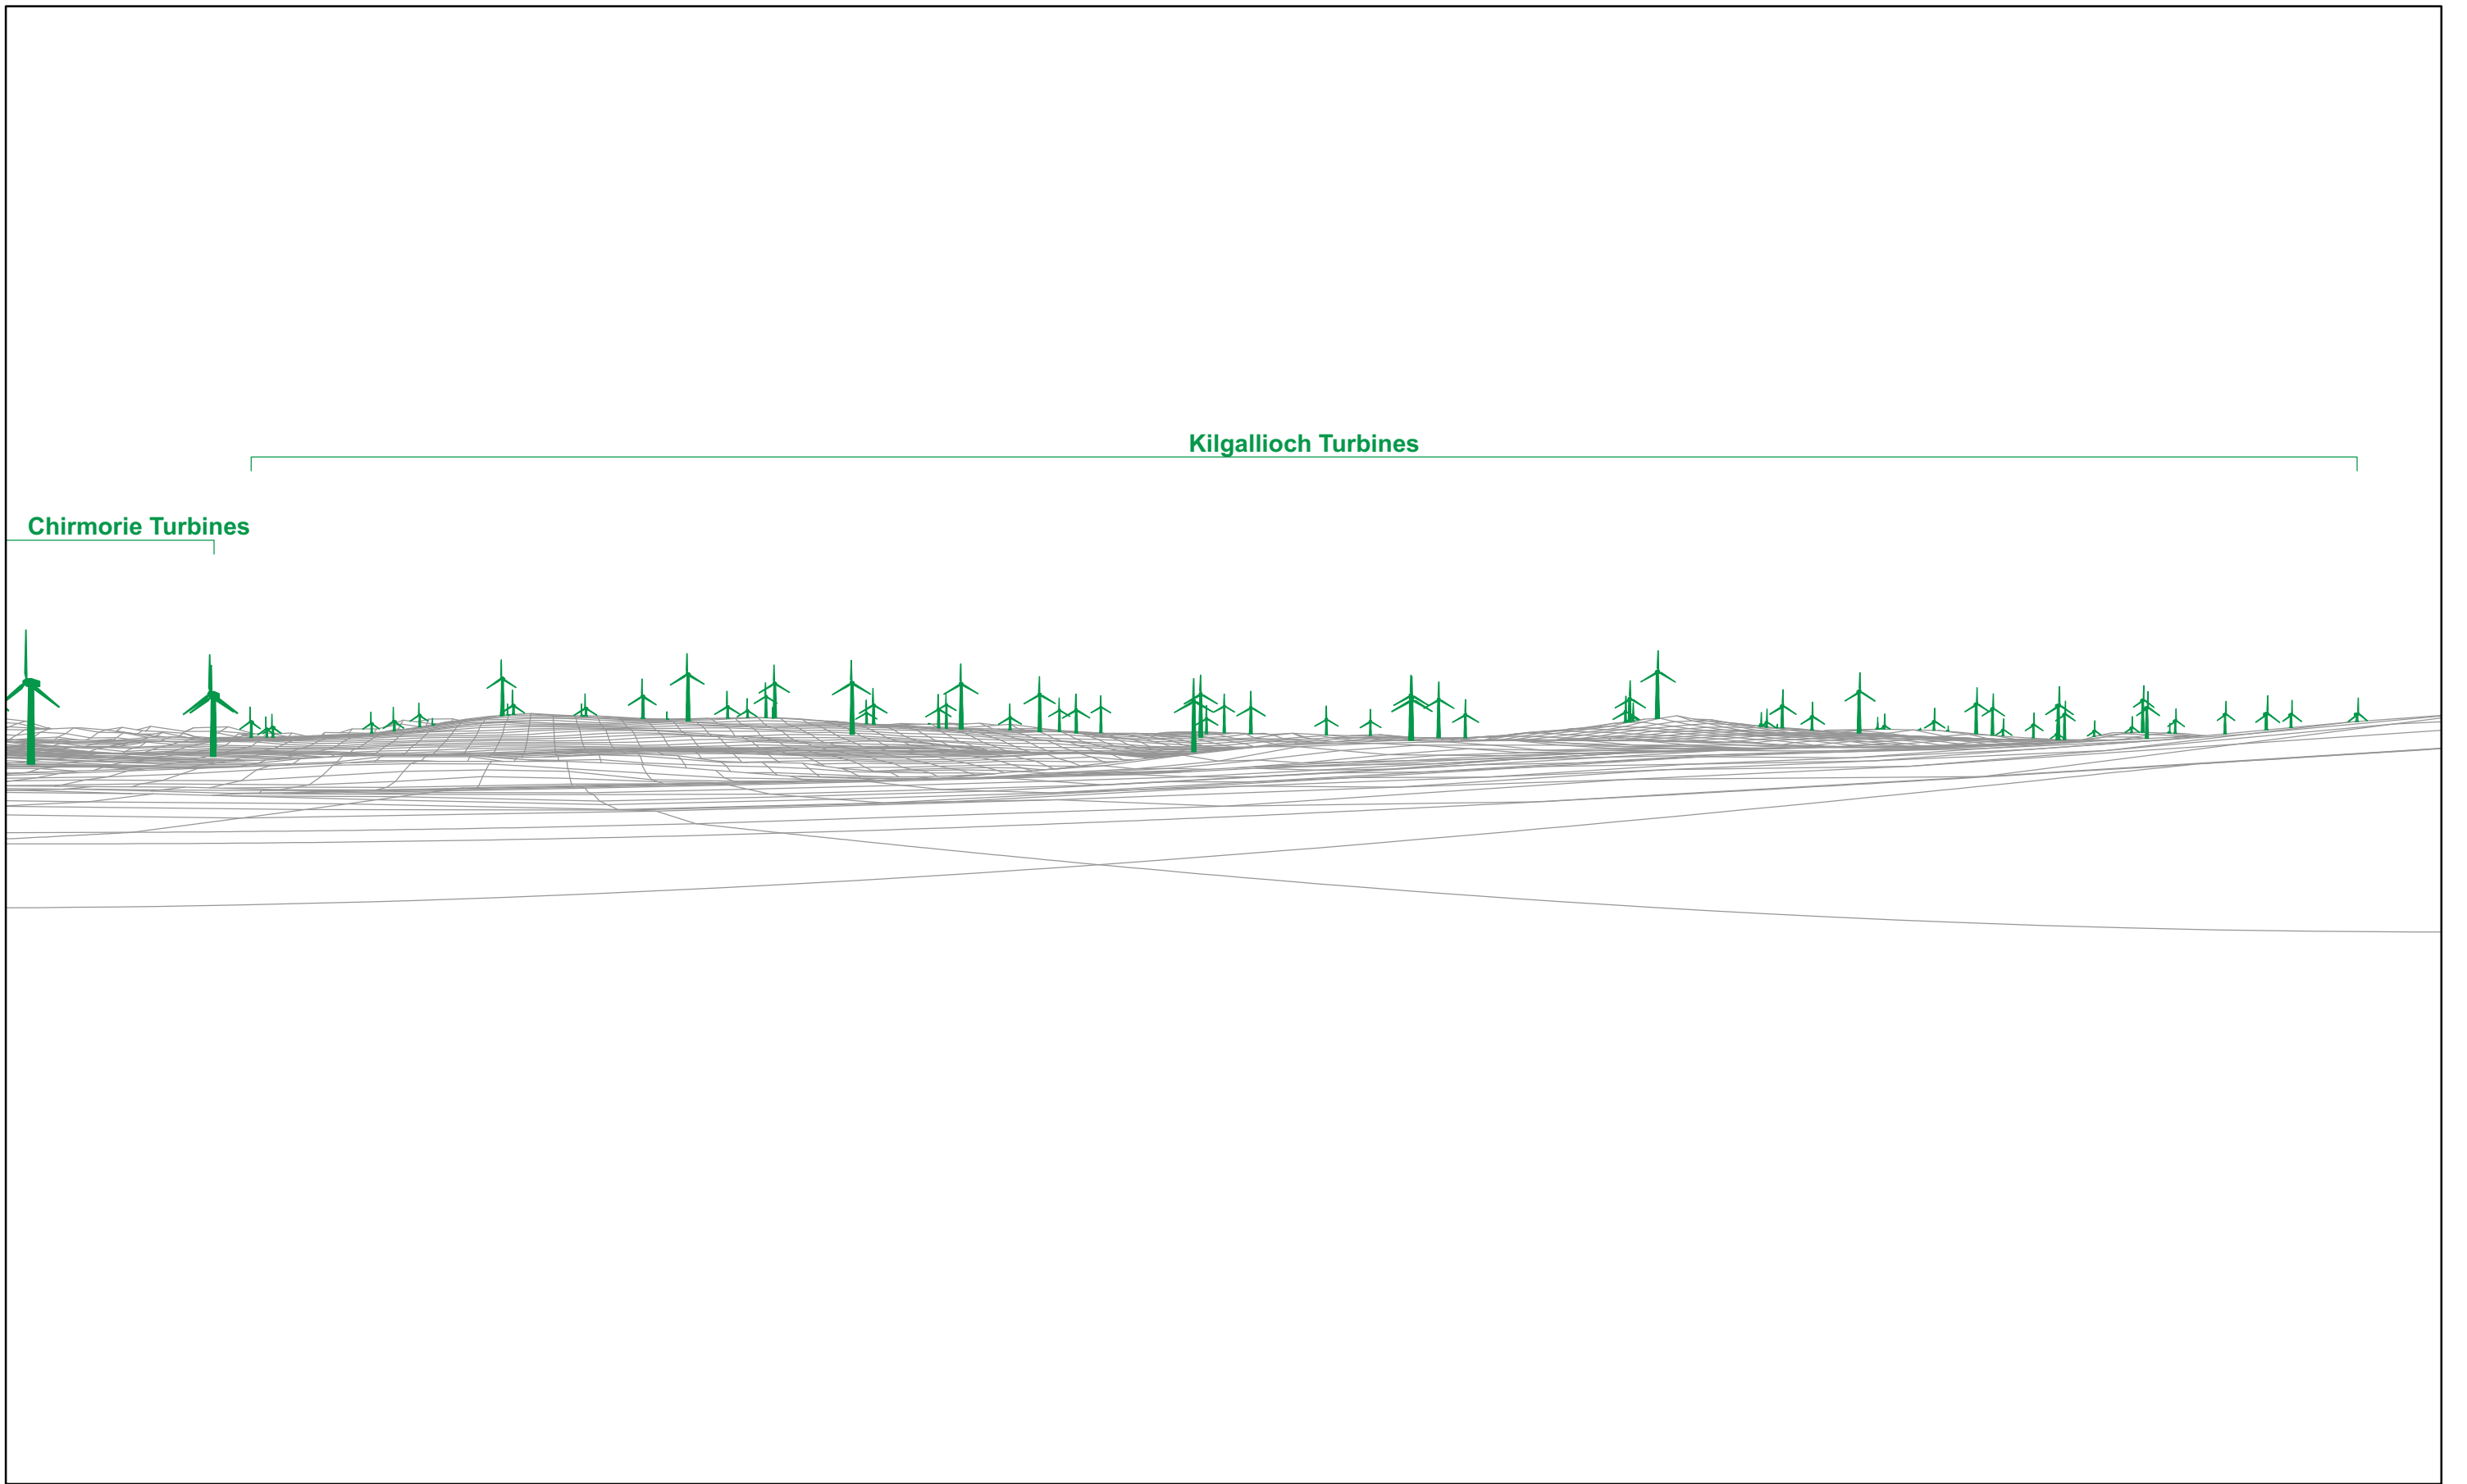

				NA	Arecleoch Windfarm Extension - EIAR Archeology and Cultural Heritage View from Cairnkenny Cairn	Drg No	00481.00049.11.4.1		
	B	06/05/19	SP	Chirmorie and Stranoch added.		Scale @ A3	Rev	B	Datum:
	A	26/03/19	SP	First Issue.		© Crown Copyright 2019. All rights reserved. Ordnance Survey Licence 0100031673.	Date	09/05/19	OSGB36
	Rev	Date	By	Comment			Figure	11.4a	Projection: TM

				NA	Arecleoch Windfarm Extension - EIAR Archeology and Cultural Heritage View from Cairnkenny Cairn	Drg No	00481.00049.11.4.1		
	B	06/05/19	SP	Chirmorie and Stranoch added.		Scale @ A3	Rev	B	Datum: OSGB36
	A	26/03/19	SP	First Issue.		© Crown Copyright 2019. All rights reserved. Ordnance Survey Licence 0100031673.	Date	09/05/19	Projection: TM
	Rev	Date	By	Comment			Figure	11.4b	

 SCOTTISHPOWER RENEWABLES				NA	Arecleoch Windfarm Extension - EIAR Archeology and Cultural Heritage View from Cairnkenny Cairn	Drg No	00481.00049.11.4.1		
	B	06/05/19	SP	Chirmorie and Stranoch added.		Scale @ A3	Rev	B	Datum:
	A	26/03/19	SP	First Issue.		© Crown Copyright 2019. All rights reserved. Ordnance Survey Licence 0100031673.	Date	09/05/19	OSGB36
	Rev	Date	By	Comment			Figure	11.4c	Projection: TM

				NA	© Crown Copyright 2019. All rights reserved. Ordnance Survey Licence 0100031673.	Arecleoch Windfarm Extension - EIAR Archeology and Cultural Heritage View from Cairnkenny Cairn	Drg No	00481.00049.11.4.1			
	B	06/05/19	SP	Chirmorie and Stranoch added.			Scale @ A3	Rev	B	Datum:	OSGB36
	A	26/03/19	SP	First Issue.				Date	09/05/19	Projection:	TM
	Rev	Date	By	Comment				Figure	11.4d		