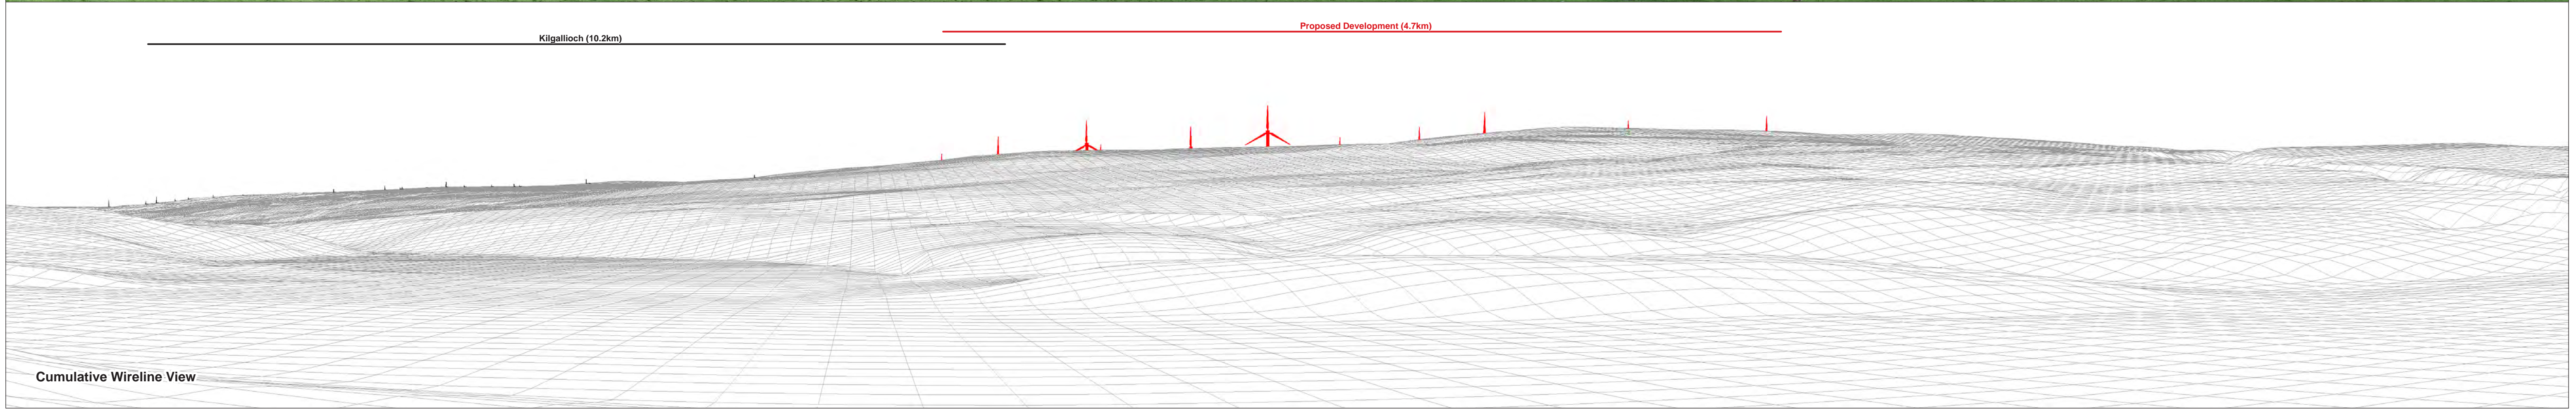

Cumulative Wireline View

OS reference	220496 E 586277 N	Horizontal field of view	90° (cylindrical projection)	Camera	Nikon D750
Elevation	59.0 m AOD	Principal distance	522 mm	Lens	Nikon 50mm f1.4
Direction of view	195°	Paper size	841 x 297 mm (half A1)	Camera height	1.5m AGL
Nearest turbine	4.66 km	Correct printed image size	820 x 130 mm	Date & time taken	11/03/2019 09:15