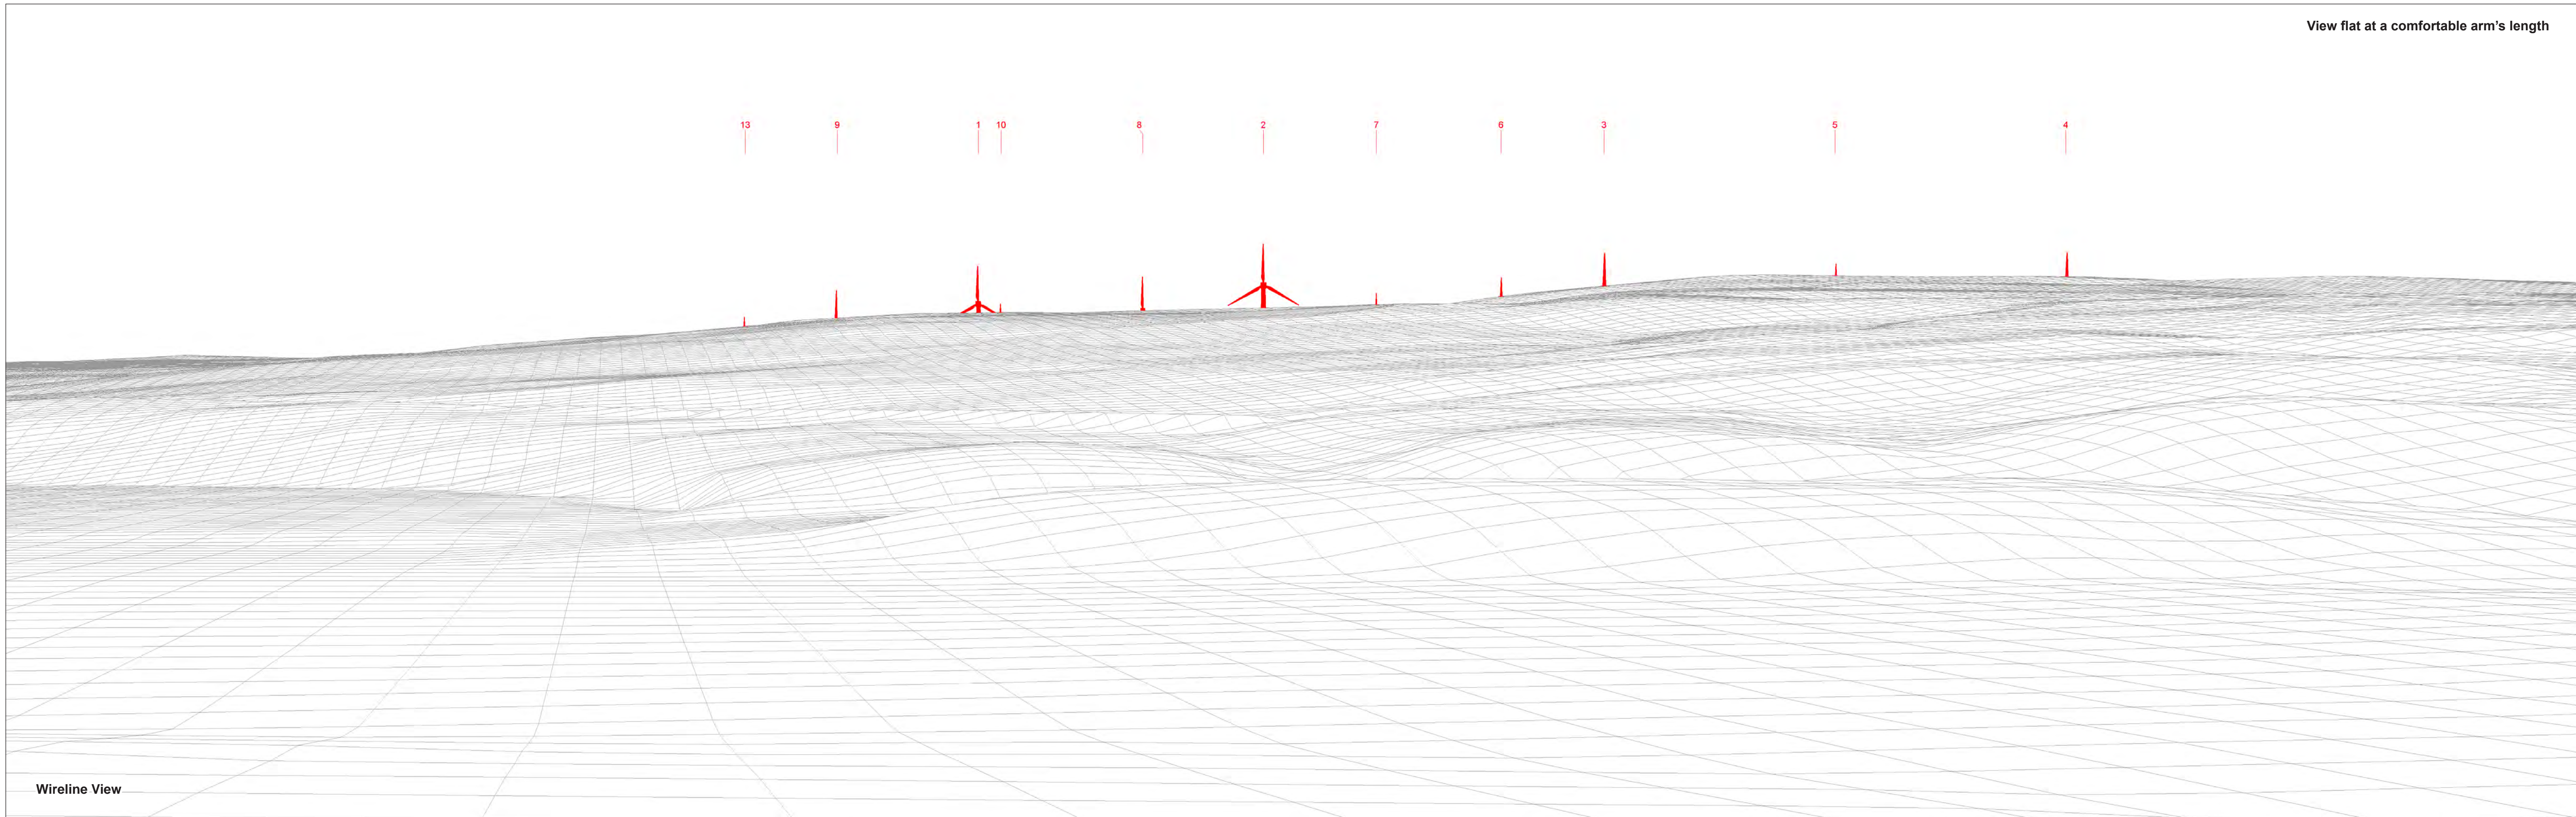

Existing View

Extent of 53.5° planar panorama

Kilgallioch (10.2km)

Proposed Development (4.7km)

Cumulative Wireline View

OS reference	220496 E 586277 N	Horizontal field of view	90° (cylindrical projection)	Camera	Nikon D750
Elevation	59.0 m AOD	Principal distance	522 mm	Lens	Nikon 50mm f1.4
Direction of view	195°	Paper size	841 x 297 mm (half A1)	Camera height	1.5m AGL
Nearest turbine	4.66 km	Correct printed image size	820 x 130 mm	Date & time taken	11/03/2019 09:15

Figure 7.28a
Viewpoint 7: Minor road south of Pinwherry Panorama with Cumulative Wireline

© Crown copyright. All rights reserved (2019). Licence number 0100031673

Wireline View

OS reference 220496 E 586277 N
Elevation 59.0 m AOD
Direction of view 195°
Nearest turbine 4.66 km

Horizontal field of view 53.5° (planar projection)
Principal distance 812.5 mm
Paper size 841 x 297 mm (half A1)
Correct printed image size 820 x 260 mm

Camera Nikon D750
Lens Nikon 50mm f1.4
Camera height 1.5m AGL
Date & time taken 11/03/2019 09:15

Figure 7.28b
Viewpoint 7: Minor road south of Pinwherry Wireline

View flat at a comfortable arm's length

Photomontage

OS reference 220496 E 586277 N
Elevation 59.0 m AOD
Direction of view 195°
Nearest turbine 4.66 km