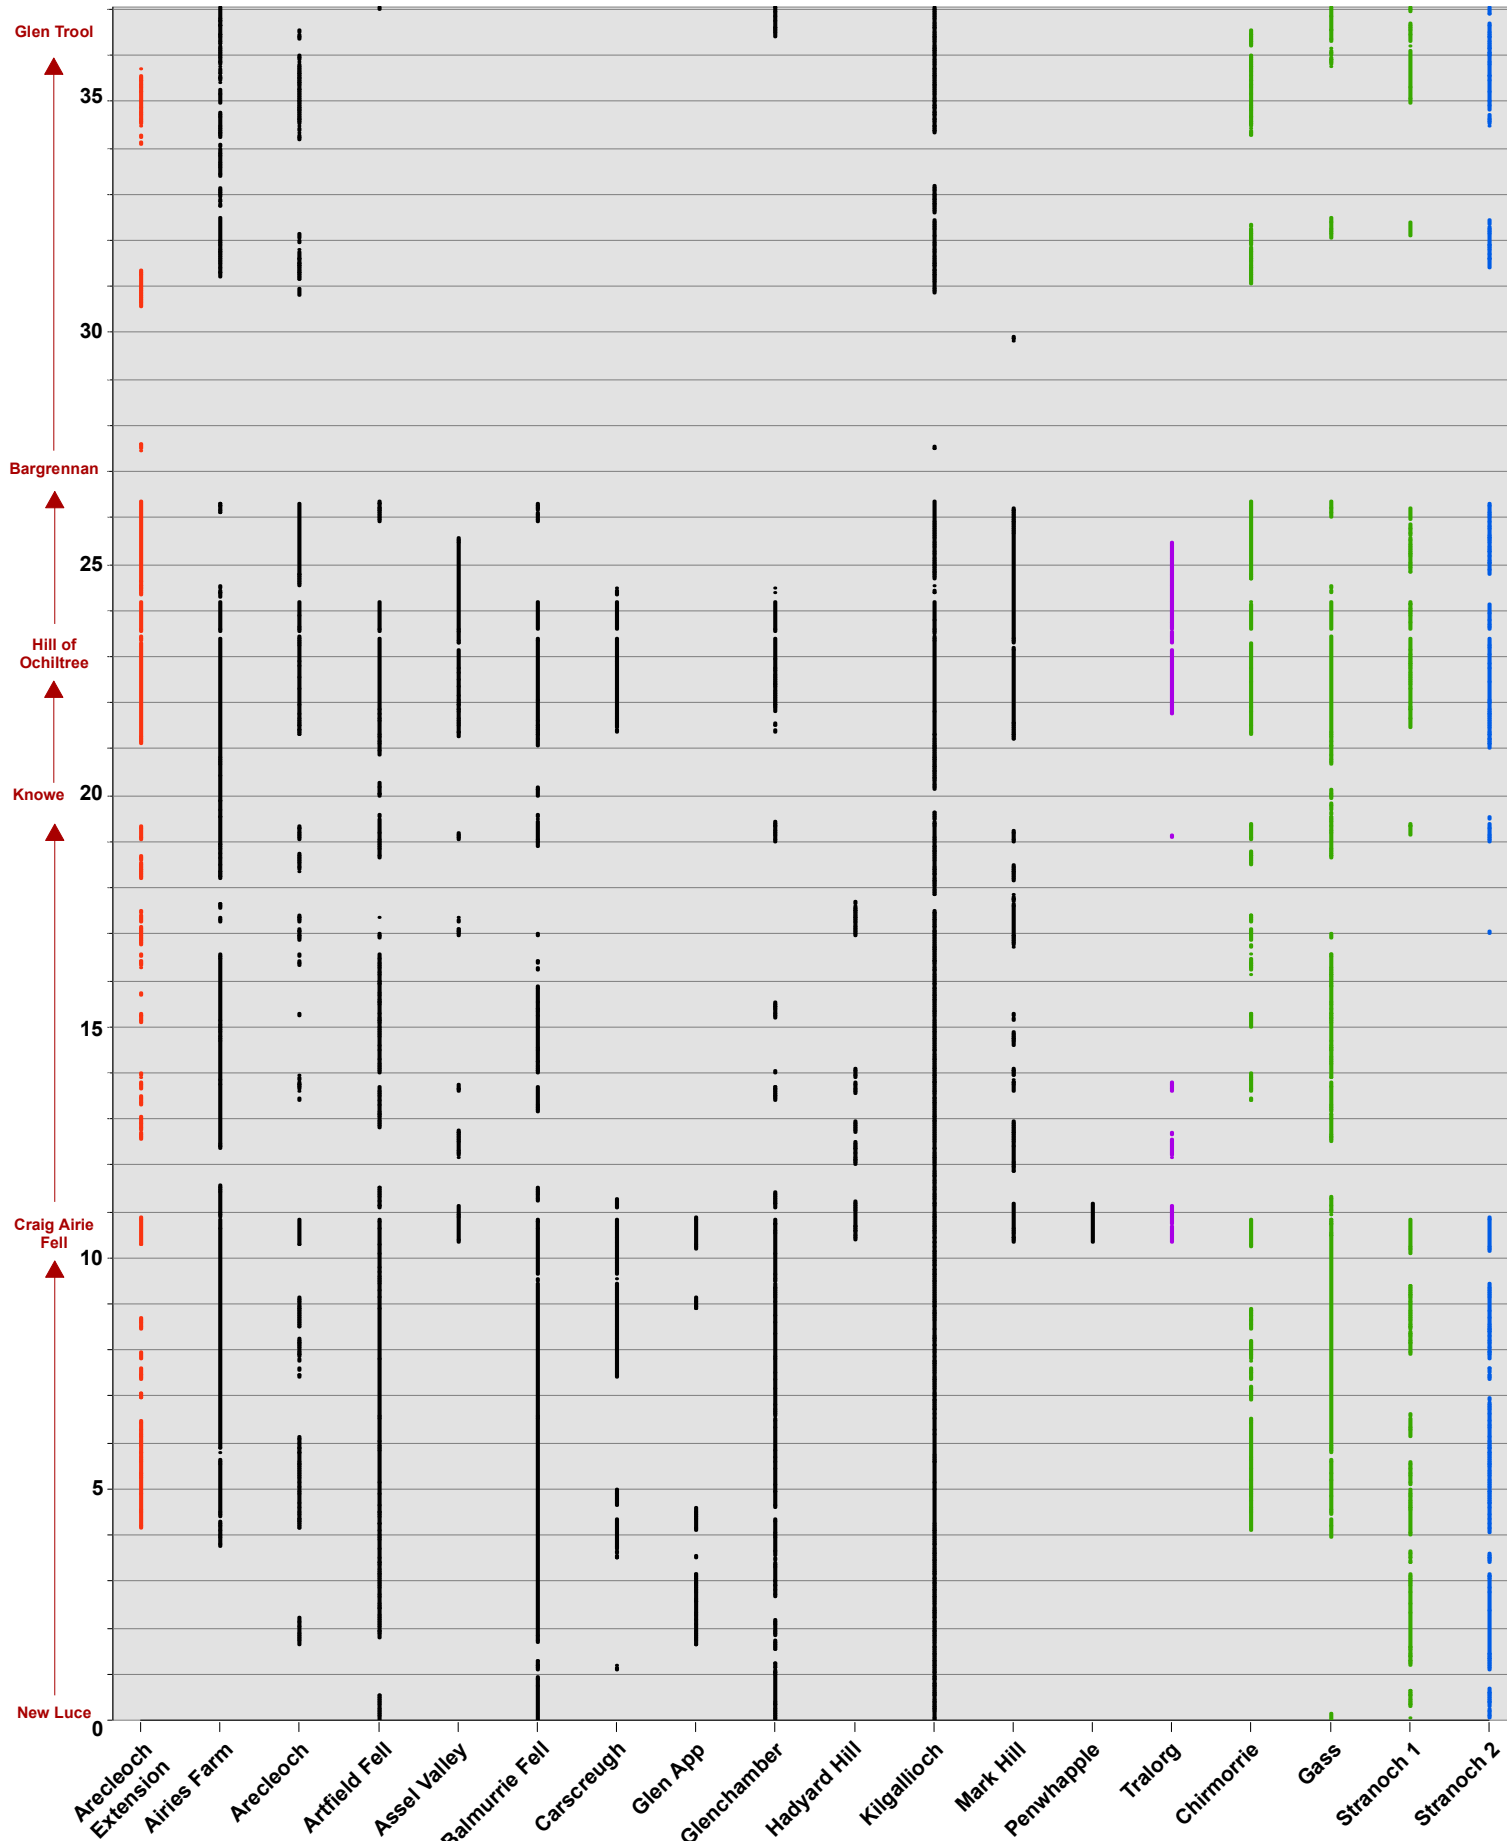

Theoretical Visibility of Cumulative Windfarms along the SUW from Glen Trool to New Luce

Rev	Date	By	Comment
3	26/06/19	TH	Third Issue.
2	12/06/19	TH	Second Issue.
1	21/05/19	TH	First Issue.

1:135,000  
Scale @ A3

© Crown Copyright 2019. All rights reserved.  
Ordnance Survey Licence 0100031673.  
Contains public sector information licensed under the terms of the  
Open Government Licence v.3.0.

**Arcleoch Windfarm Extension – EIAR**  
LVIA - Figure 7.21b  
SUW Sequential Cumulative Analysis

Drg No	191303-7.21b	
Rev	C	Datum: OSGB36
Date	26/06/19	Projection: TM
Figure	7.21b	