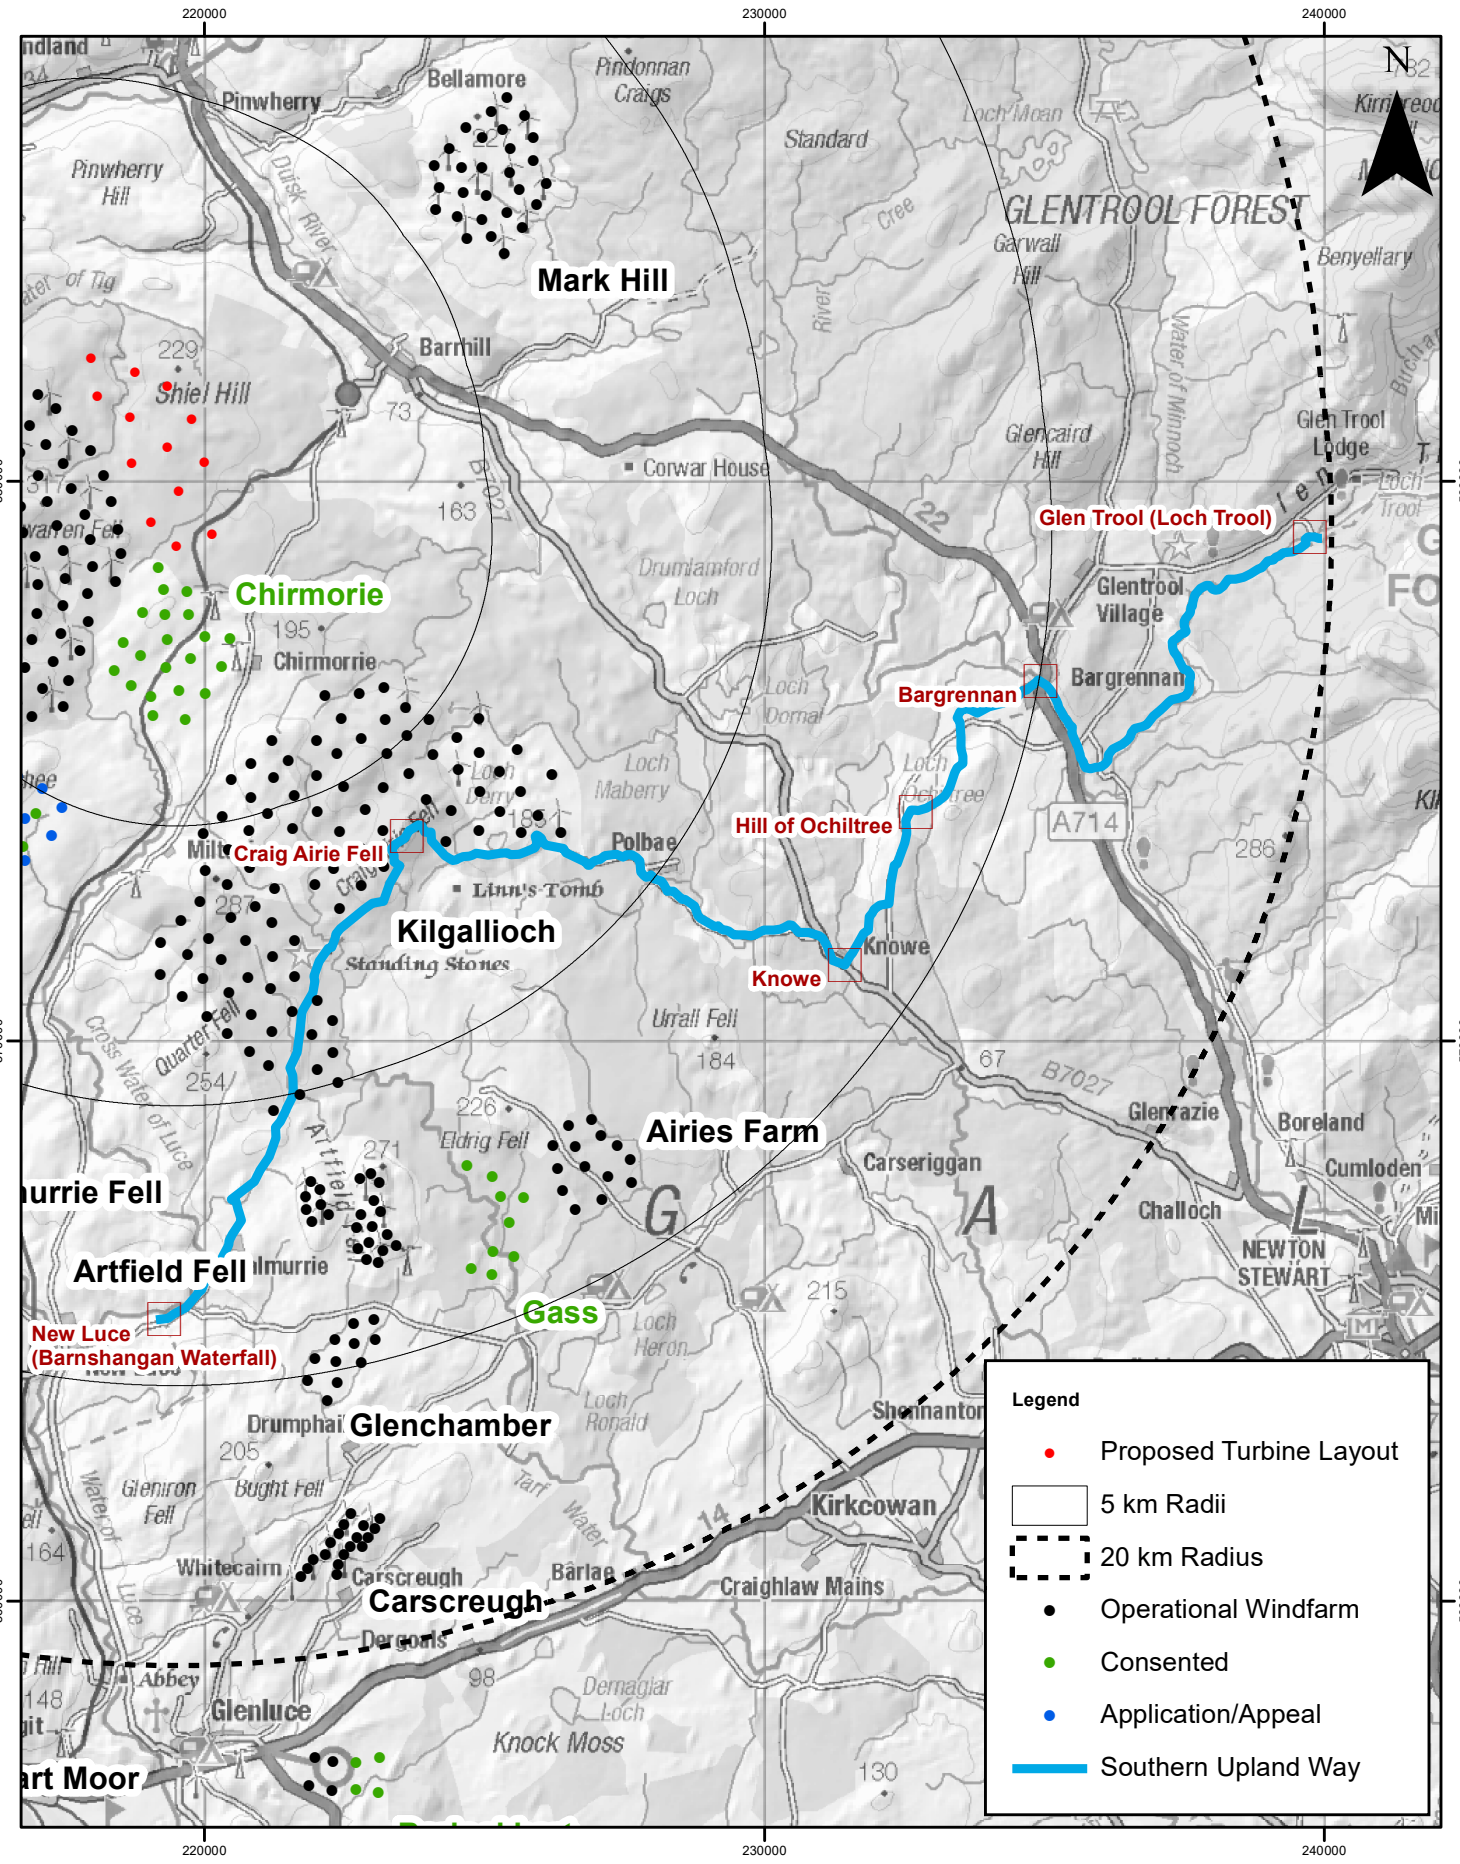

Theoretical Visibility of Cumulative Windfarms along the SUW from Glen Trool to New Luce

Rev	Date	By	Comment
3	26/06/19	TH	Third Issue.
2	12/06/19	TH	Second Issue.
1	21/05/19	TH	First Issue.

1:135,000  
Scale @ A3

© Crown Copyright 2019. All rights reserved.  
Ordnance Survey Licence 0100031673.  
Contains public sector information licensed under the terms of the  
Open Government Licence v.3.0.

**Arcleoch Windfarm Extension – EIAR**  
LVIA - Figure 7.21b  
SUW Sequential Cumulative Analysis

Drg No	191303-7.21b	
Rev	C	Datum: OSGB36
Date	26/06/19	Projection: TM
Figure	7.21b	