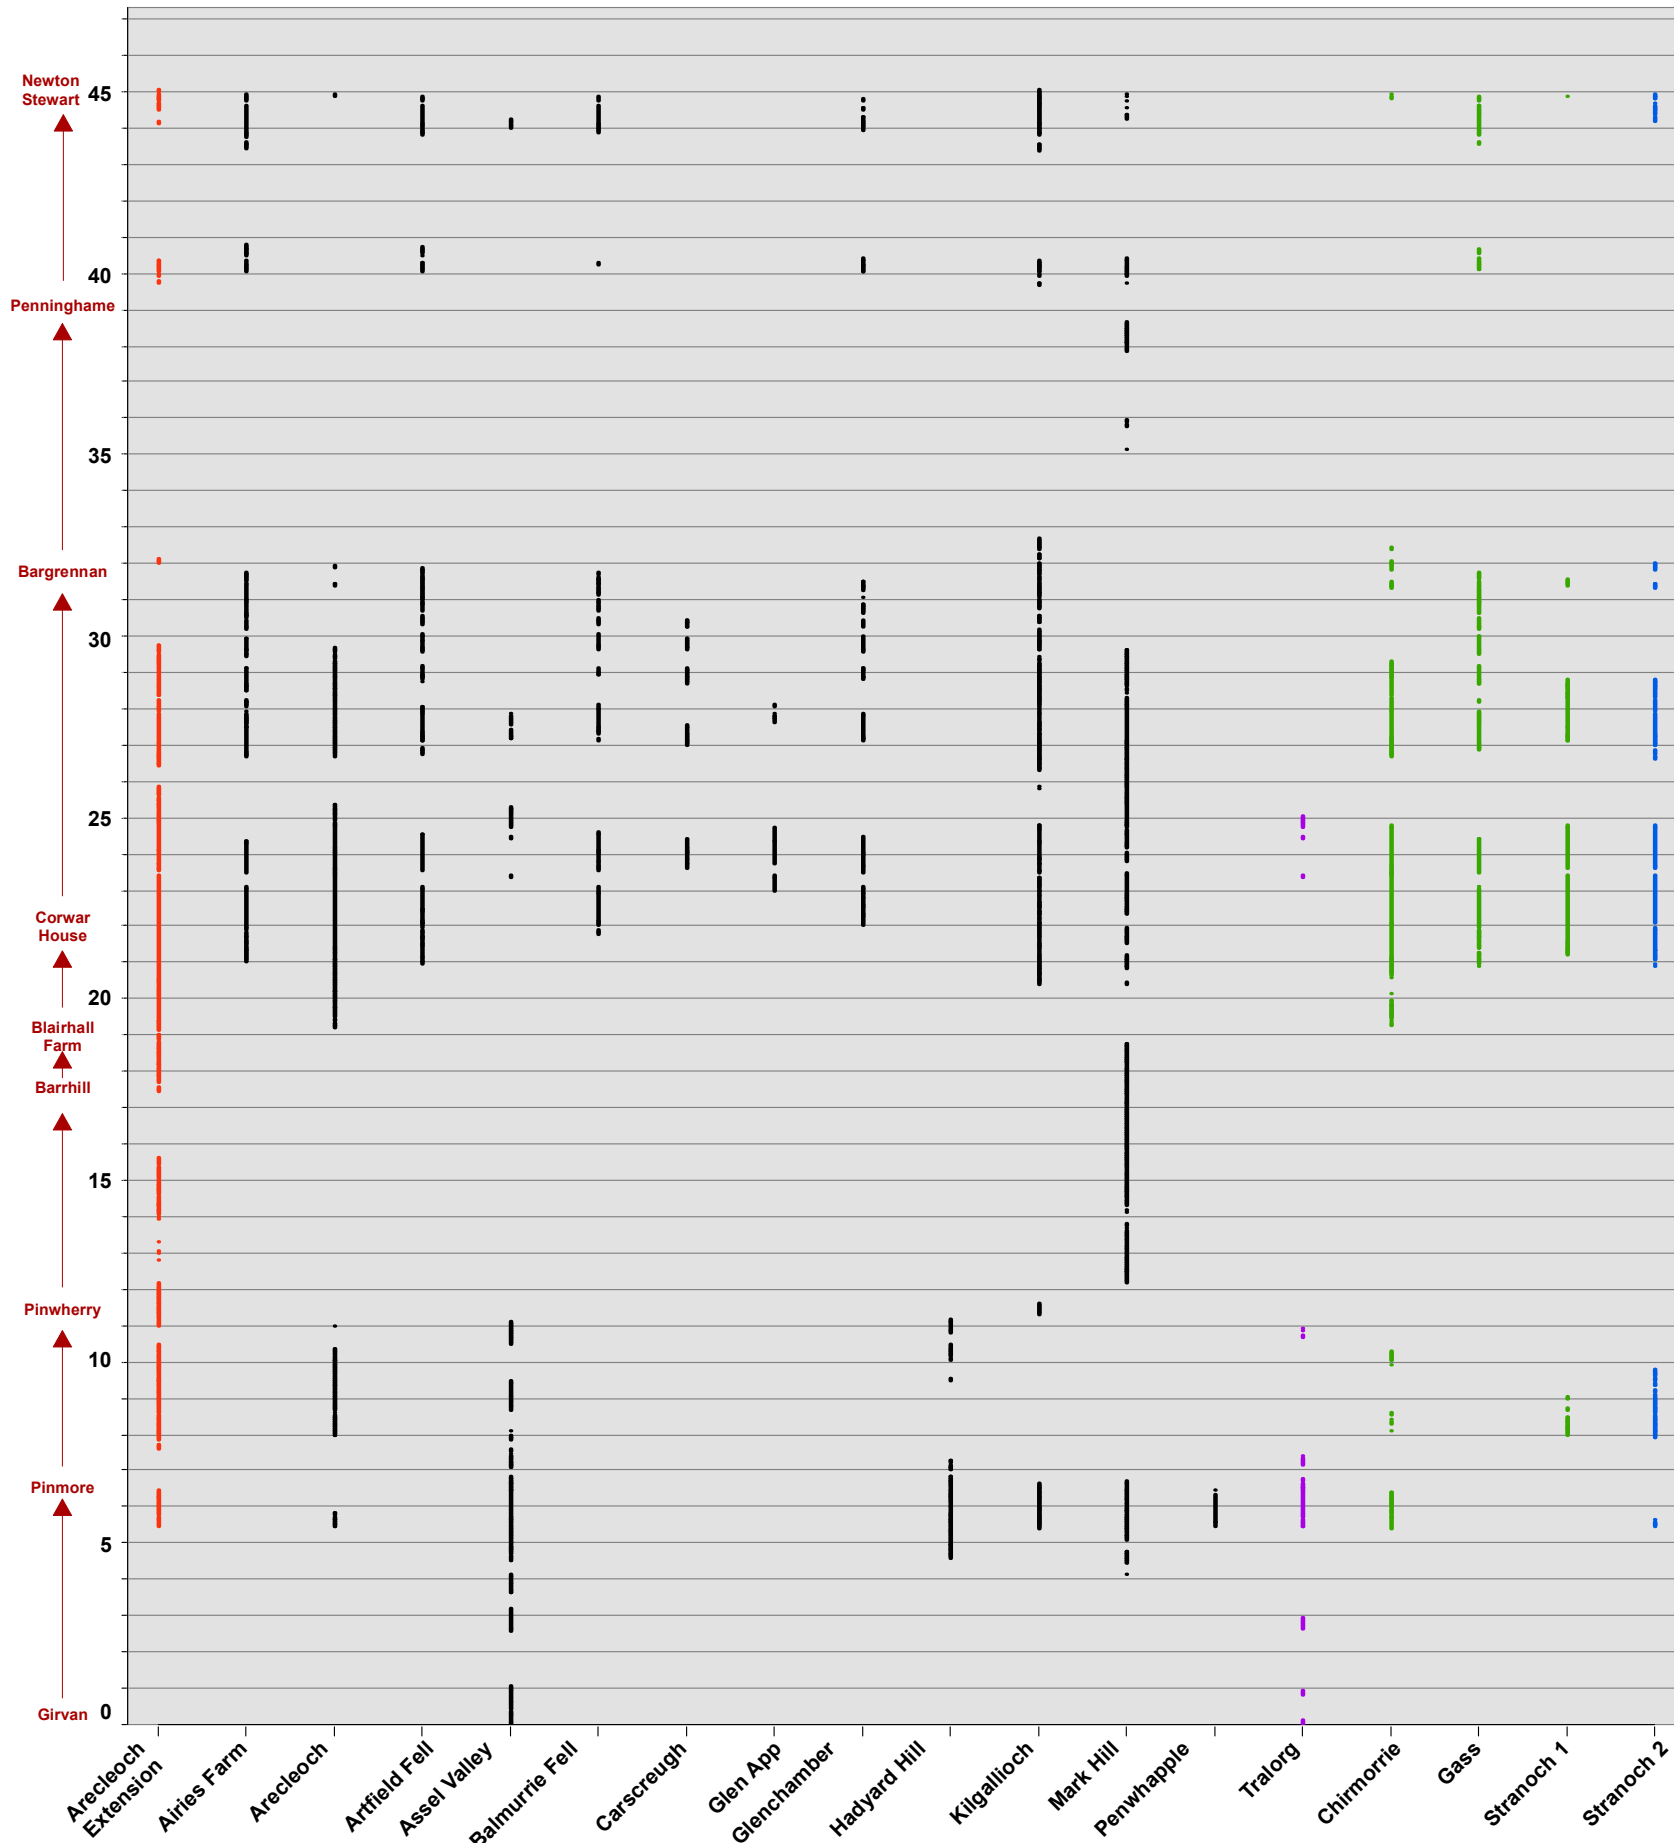

Theoretical Visibility of Cumulative Windfarms along the A714 from Girvan to Newton Stewart

3	26/06/19	TH	Third Issue.
2	12/06/19	TH	Second Issue.
1	21/05/19	TH	First Issue.
Rev	Date	By	Comment

1:145,000
Scale @ A3

© Crown Copyright 2019. All rights reserved.
Ordnance Survey Licence 0100031673.
Contains public sector information licensed under the terms of the
Open Government Licence v.3.0.

Arcleoch Windfarm Extension – EIAR
LVIA - Figure 7.20b
A714 Sequential Cumulative Analysis

Drg No	191303-7.20b	
Rev	C	Datum: OSGB36
Date	26/06/19	Projection: TM
Figure	7.20b	