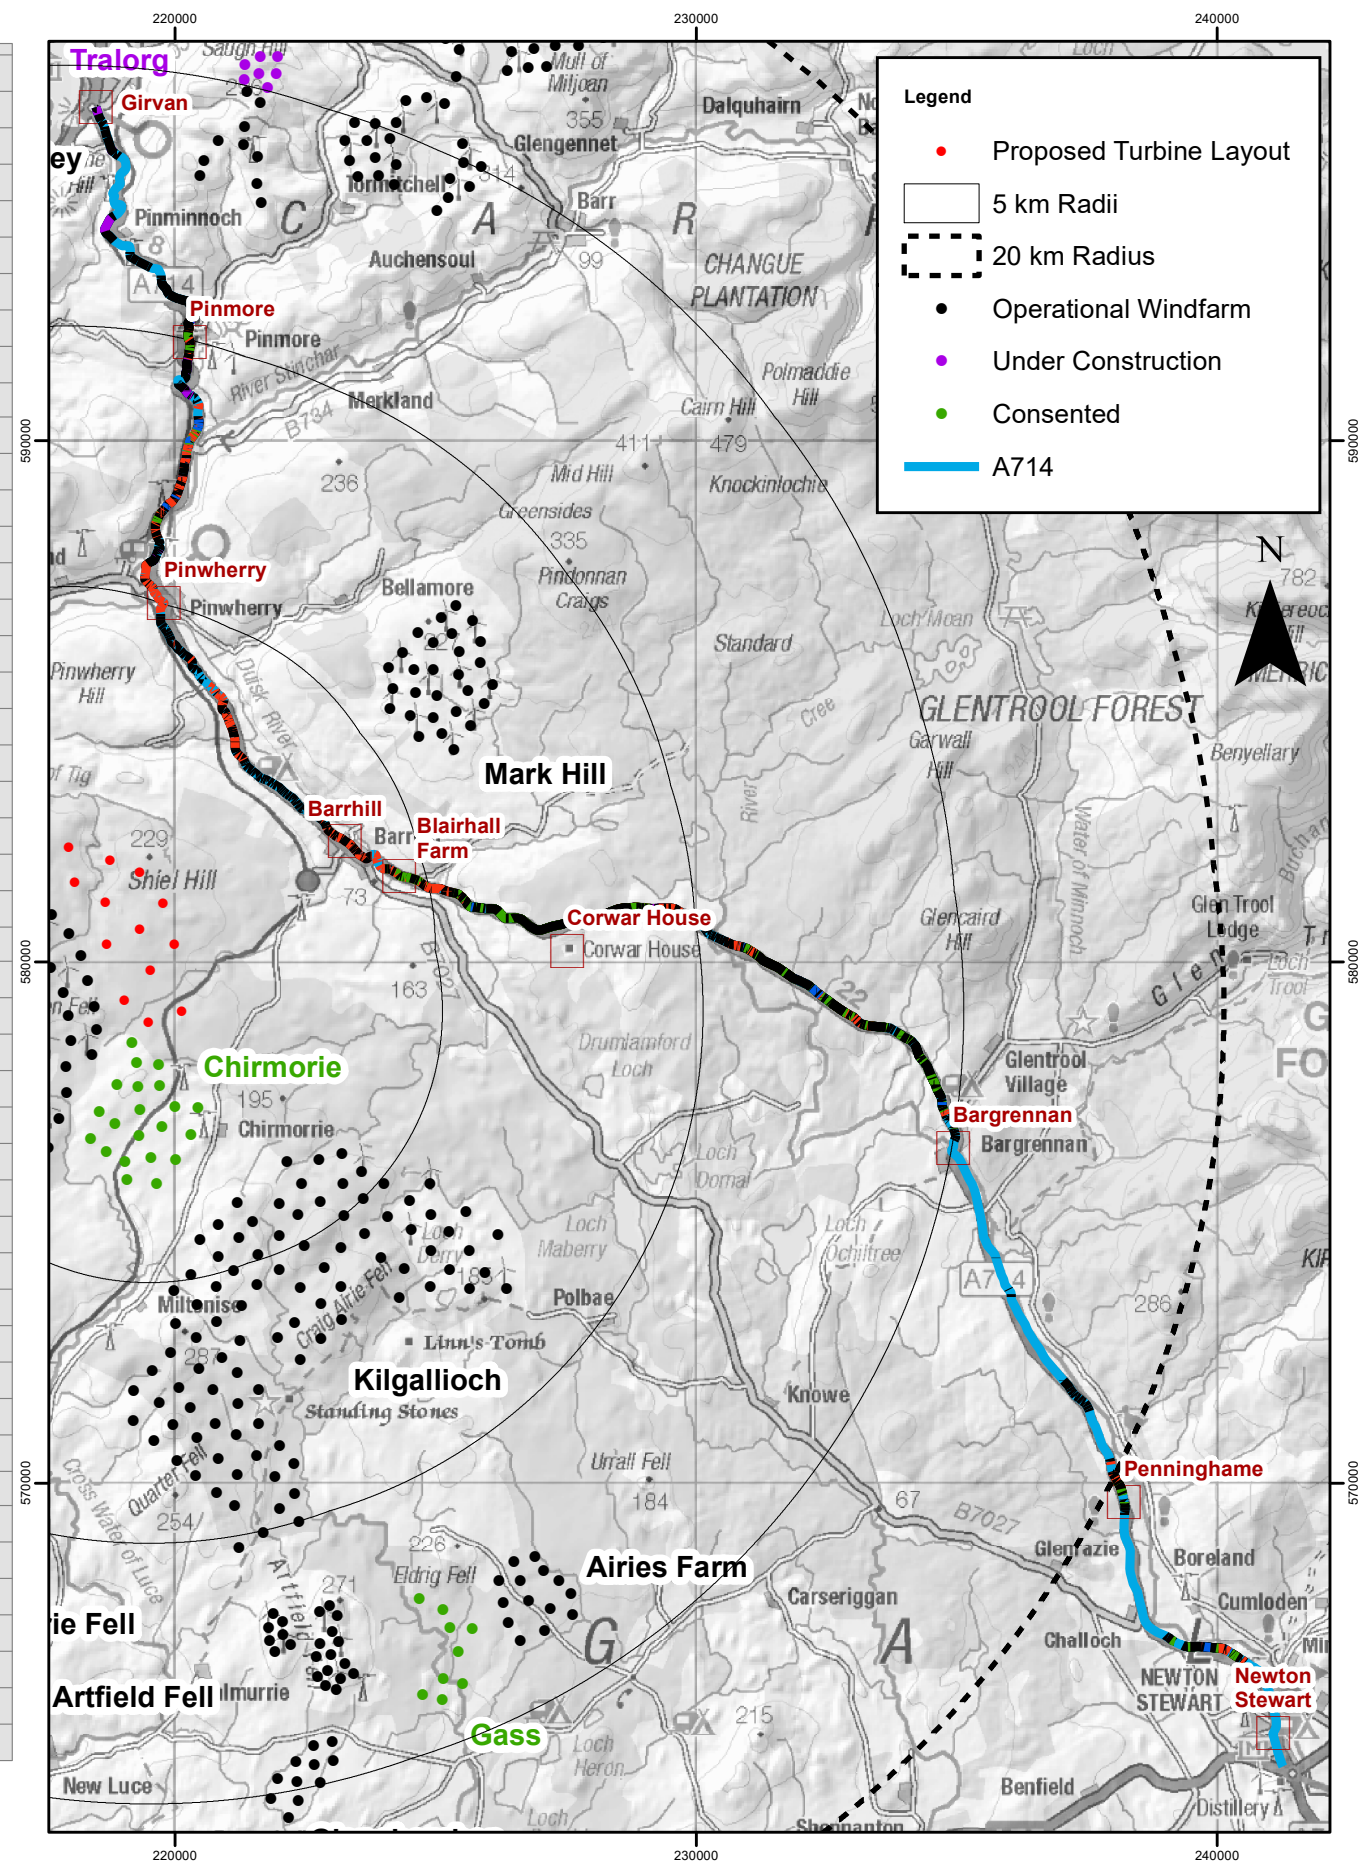

Theoretical Visibility of Cumulative Windfarms along the A714 from Girvan to Newton Stewart

3	26/06/19	TH	Third Issue.
2	12/06/19	TH	Second Issue.
1	21/05/19	TH	First Issue.
Rev	Date	By	Comment

1:145,000
Scale @ A3

© Crown Copyright 2019. All rights reserved.
Ordnance Survey Licence 0100031673.
Contains public sector information licensed under the terms of the
Open Government Licence v.3.0.

Arcleoch Windfarm Extension – EIAR
LVIA - Figure 7.20b
A714 Sequential Cumulative Analysis

Drg No	191303-7.20b	
Rev	C	Datum: OSGB36
Date	26/06/19	Projection: TM
Figure	7.20b	