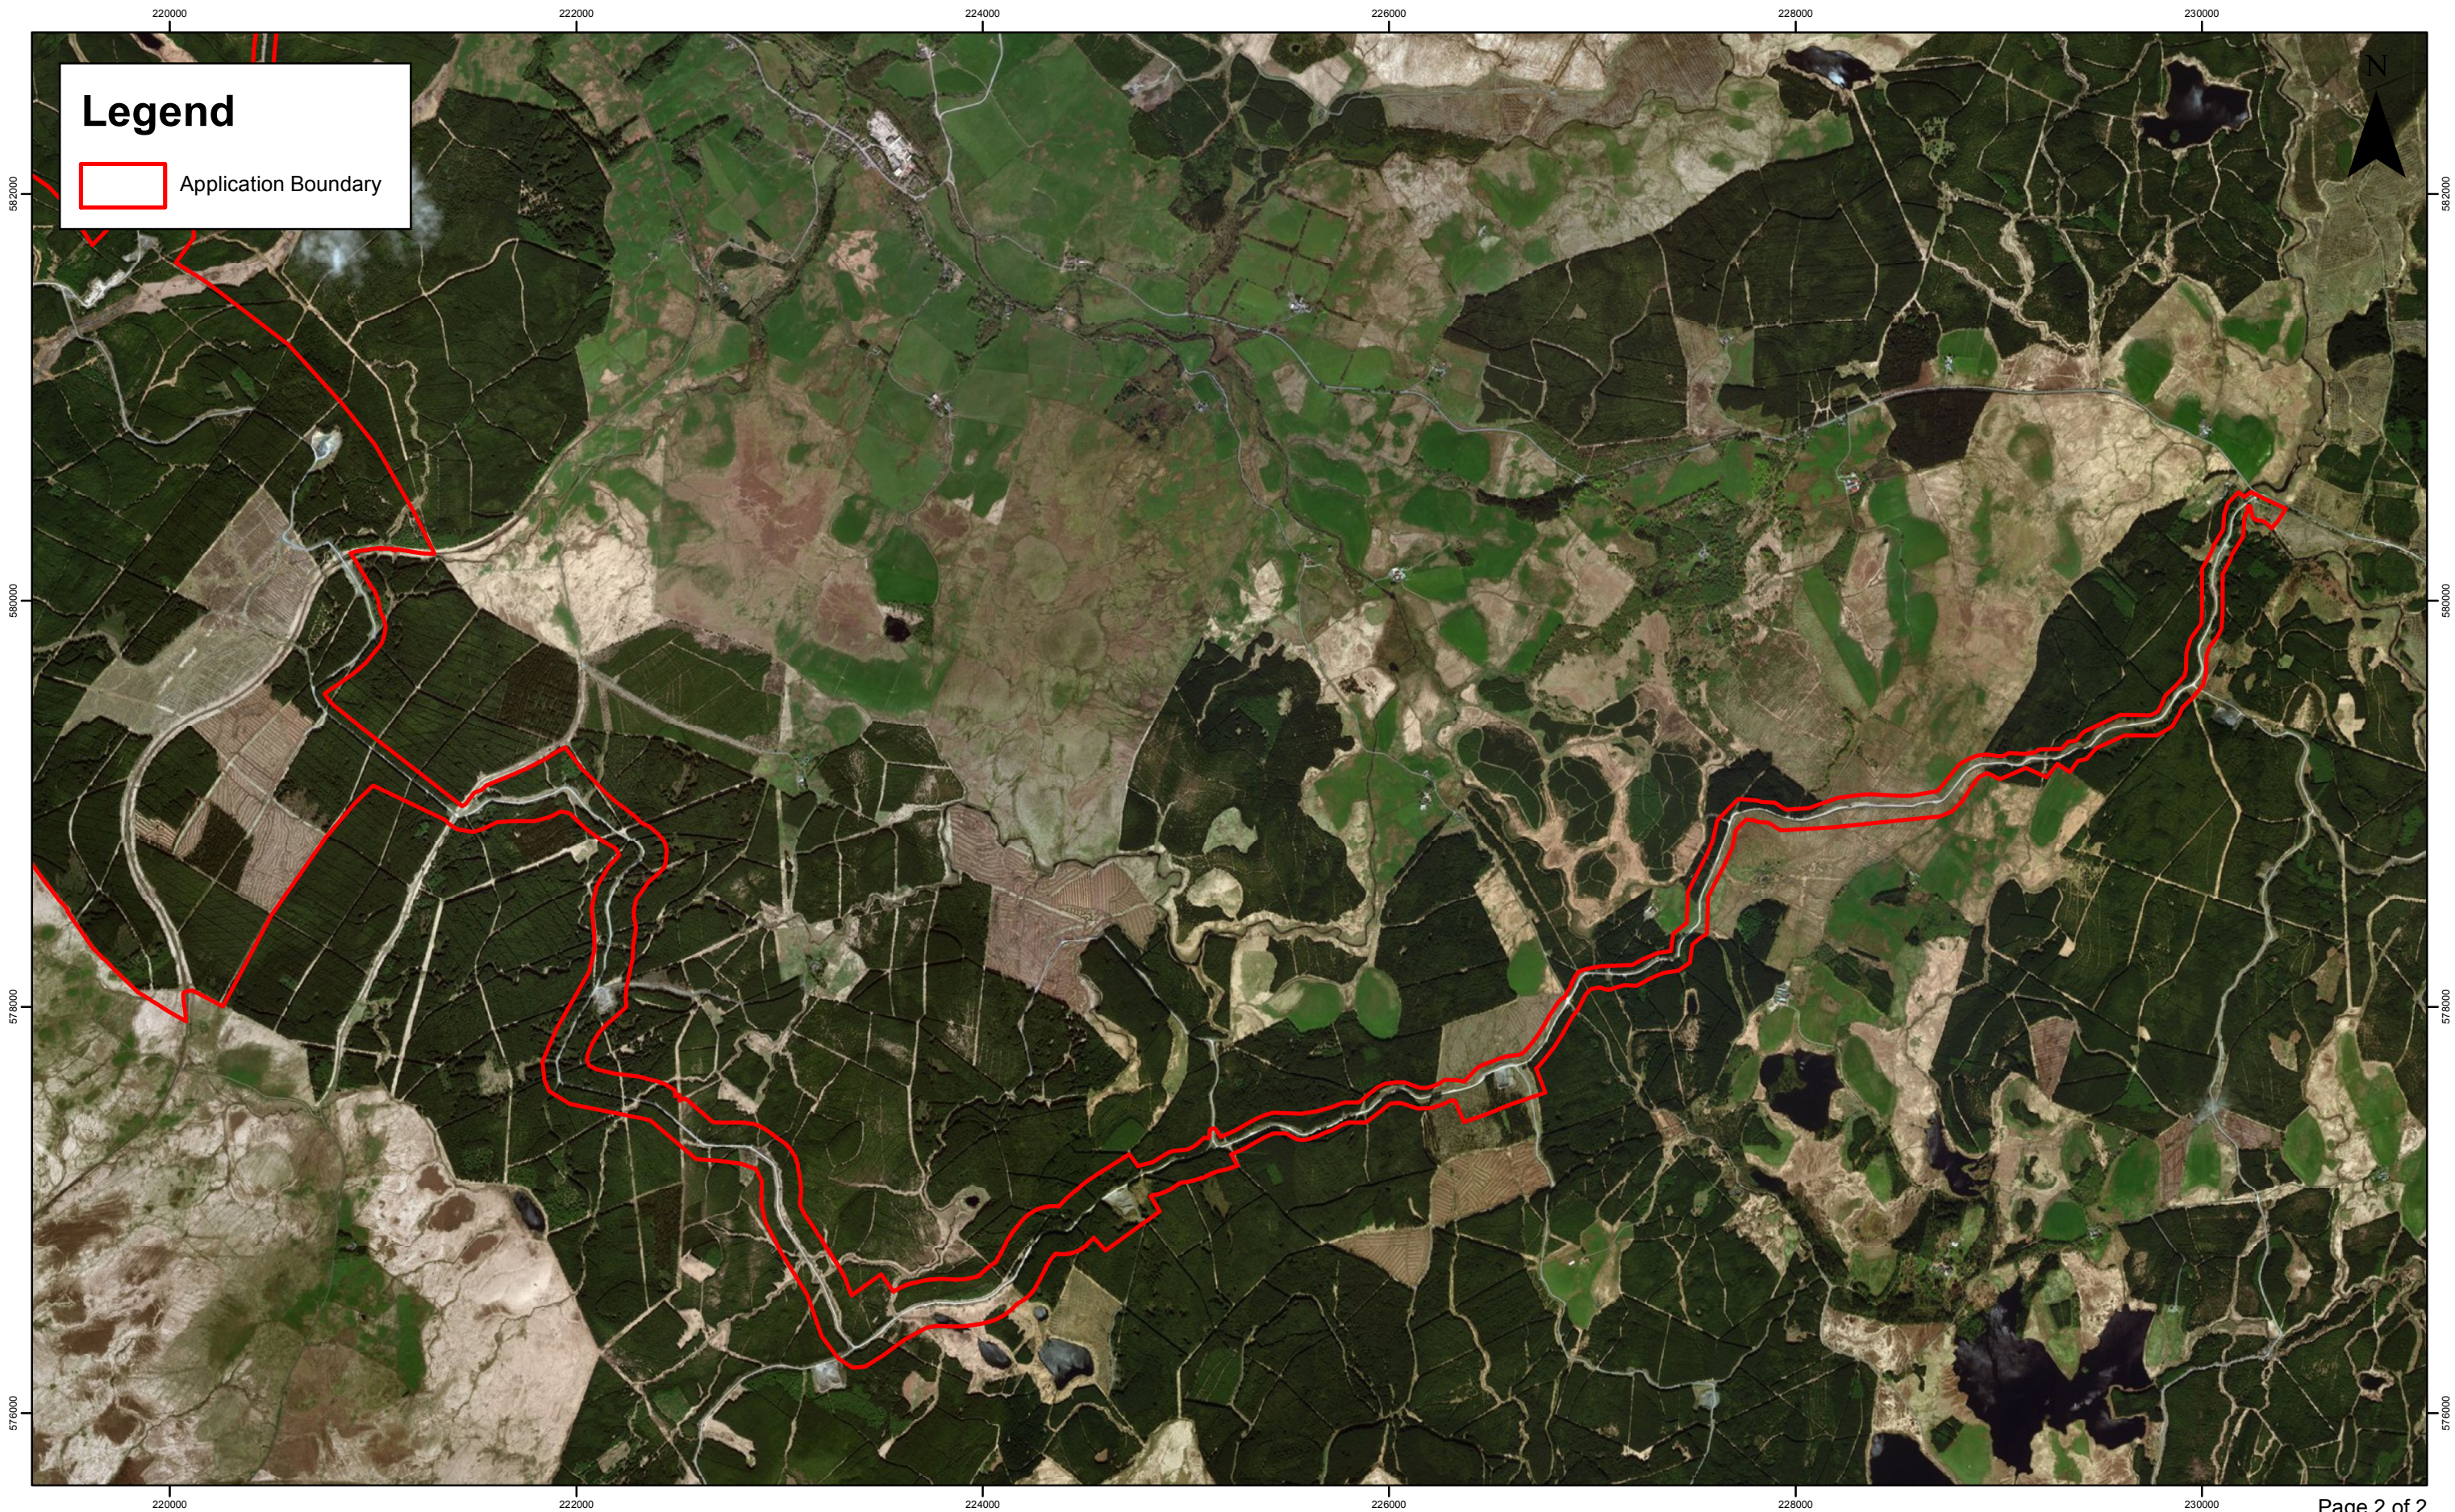

Rev	Date	By	Comment
A	14/03/19	LM	First Issue.

1:30,000
Scale @ A3

© Crown Copyright 2019. All rights reserved.
Ordnance Survey Licence 0100031673.

Arecleoch Windfarm Extension - EIAR
Introduction
Site Aerial Context

Drg No	00481.00049.1.3.0	
Rev	A	Datum: OSGB36
Date	14/03/19	Projection: TM
Figure	1.3	

Rev	Date	By	Comment
A	14/03/19	LM	First Issue.

1:30,000
Scale @ A3

© Crown Copyright 2019. All rights reserved.
Ordnance Survey Licence 0100031673.

Arecleoch Windfarm Extension - EIAR
Introduction
Site Aerial Context

Drg No	00481.00049.1.3.0	
Rev	A	Datum: OSGB36
Date	14/03/19	Projection: TM
Figure	1.3	