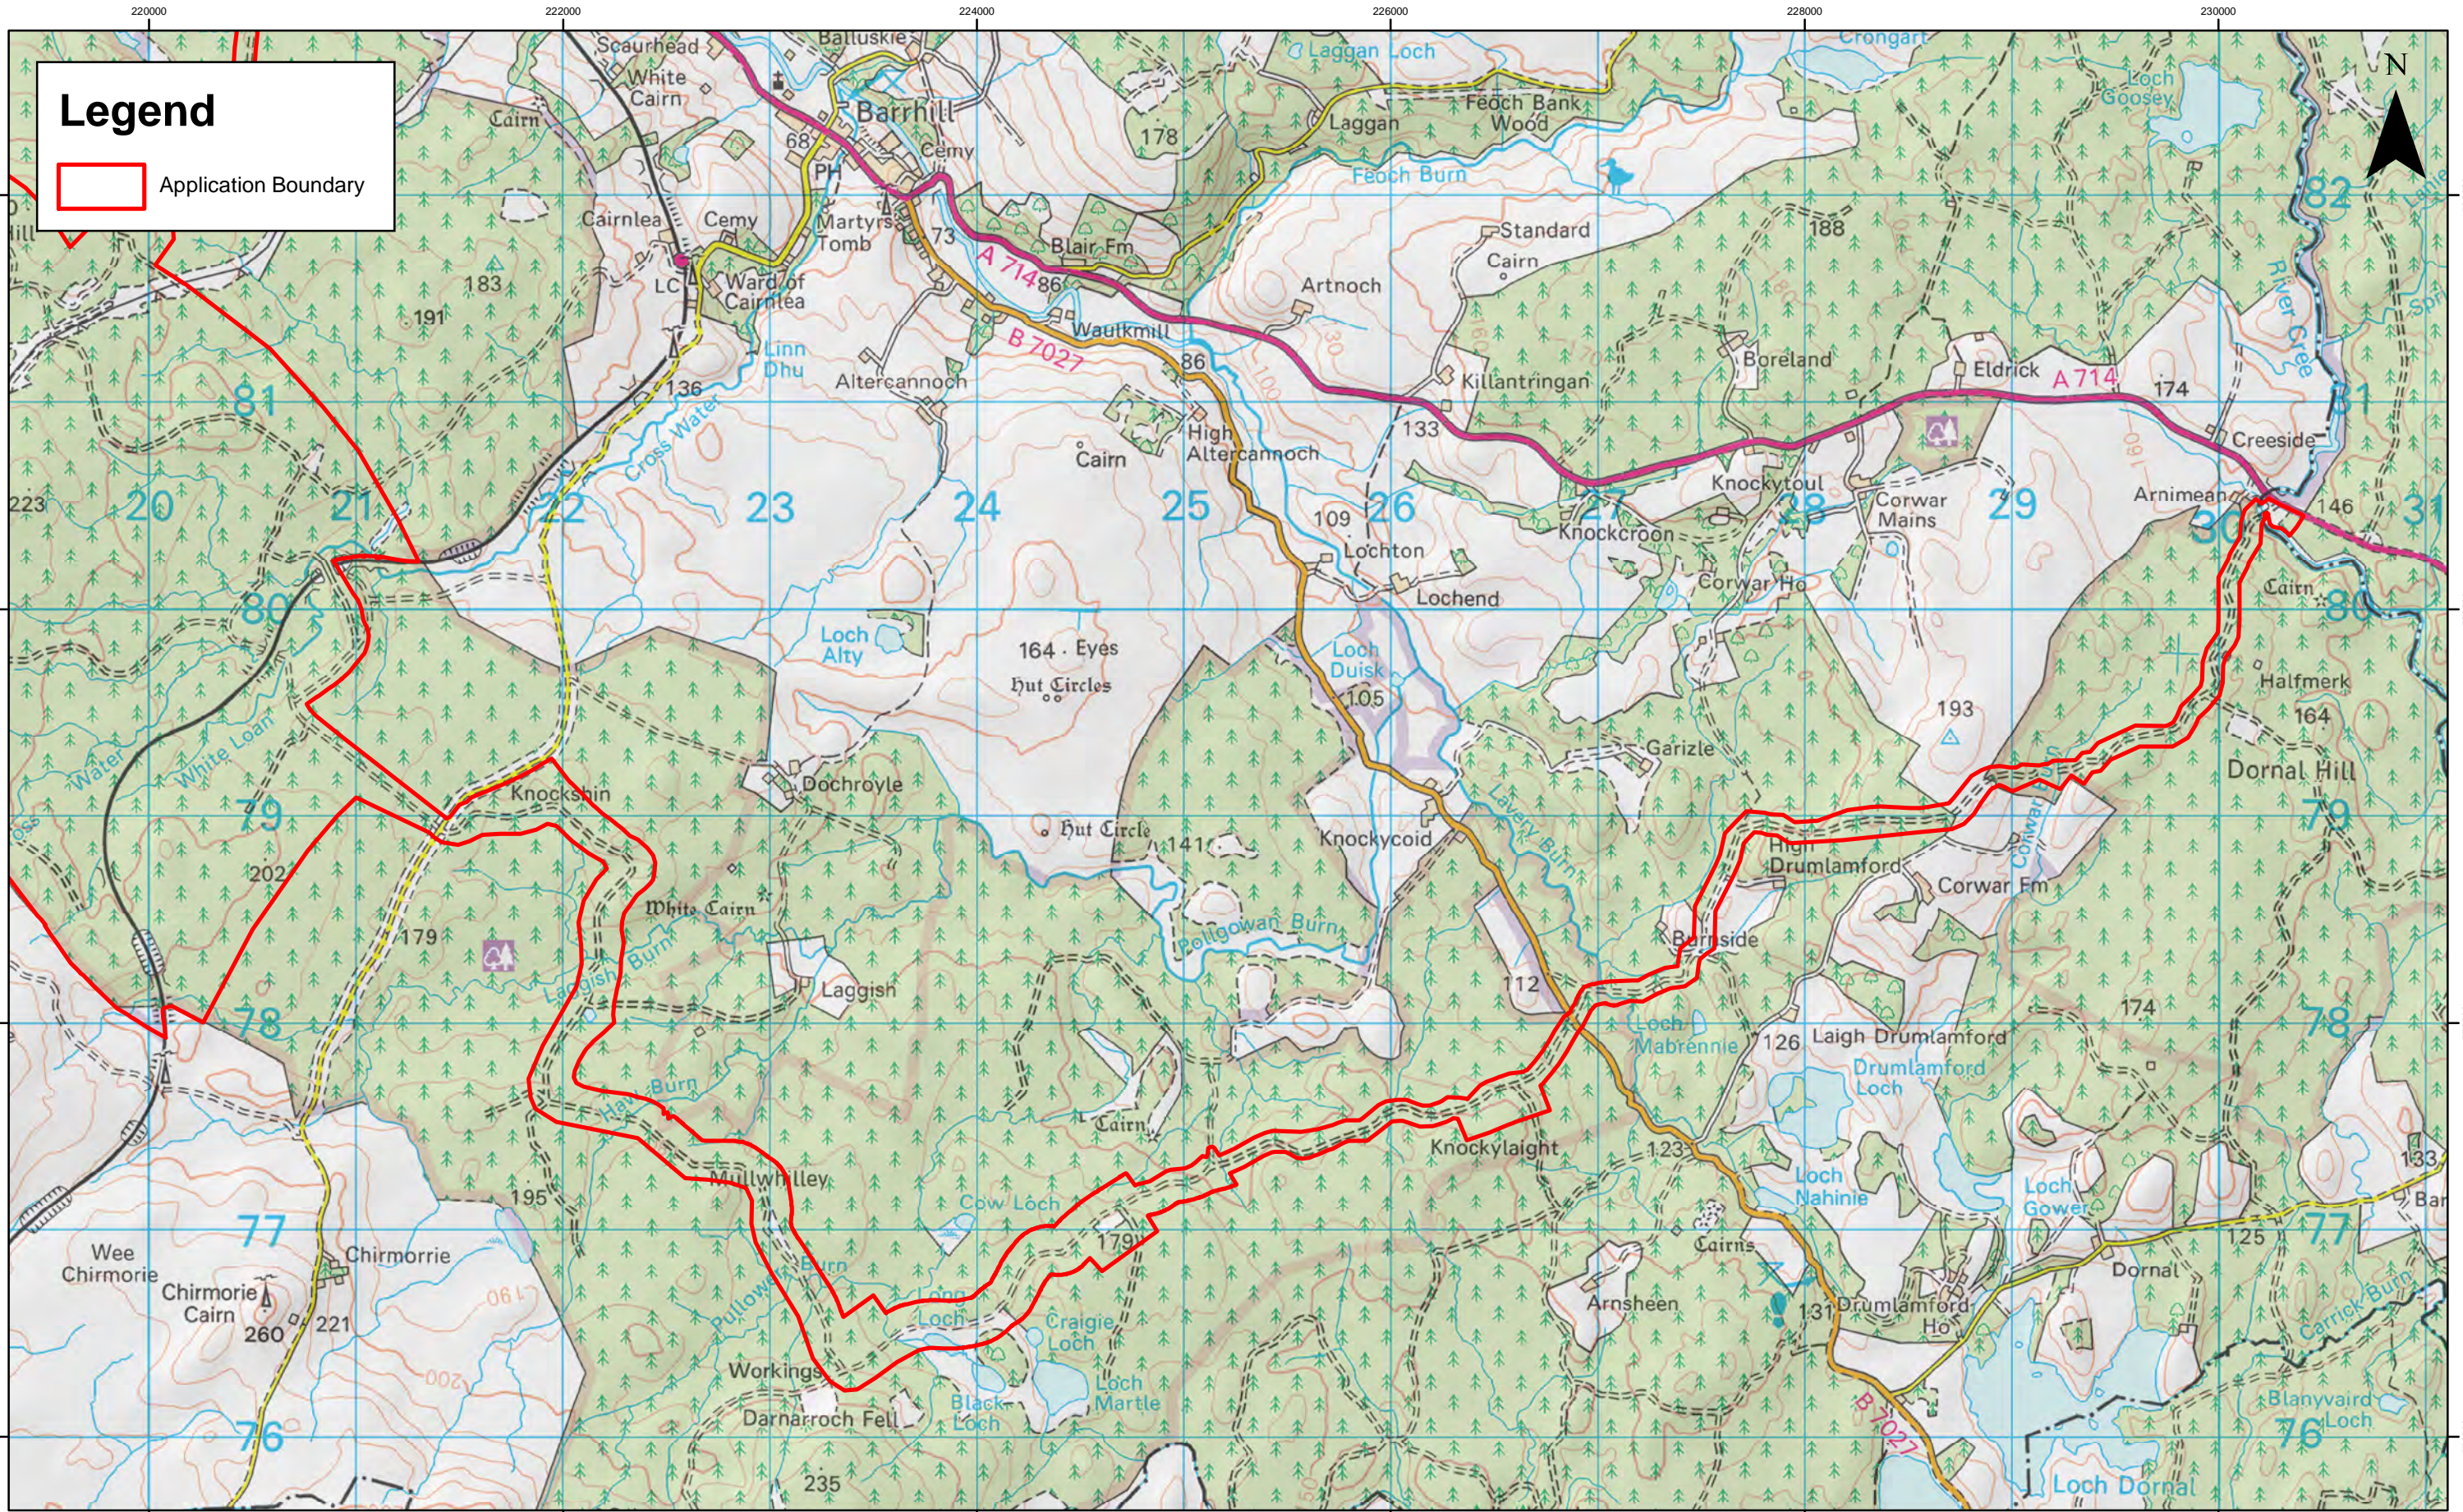

Rev	Date	By	Comment
A	14/03/19	LM	First Issue.

1:30,000
Scale @ A3

© Crown Copyright 2019. All rights reserved.
Ordnance Survey Licence 0100031673.

Arecleoch Windfarm Extension - EIAR
Introduction
Application Boundary

Drg No	00481.00049.1.2.0	
Rev	A	Datum: OSGB36
Date	14/03/19	Projection: TM
Figure	1.2	

Rev	Date	By	Comment
A	14/03/19	LM	First Issue.

1:30,000
Scale @ A3

© Crown Copyright 2019. All rights reserved.
Ordnance Survey Licence 0100031673.

Arecleoch Windfarm Extension - EIAR

Introduction

Application Boundary

Drg No	00481.00049.1.2.0	
Rev	A	Datum: OSGB36
Date	14/03/19	Projection: TM
Figure	1.2	