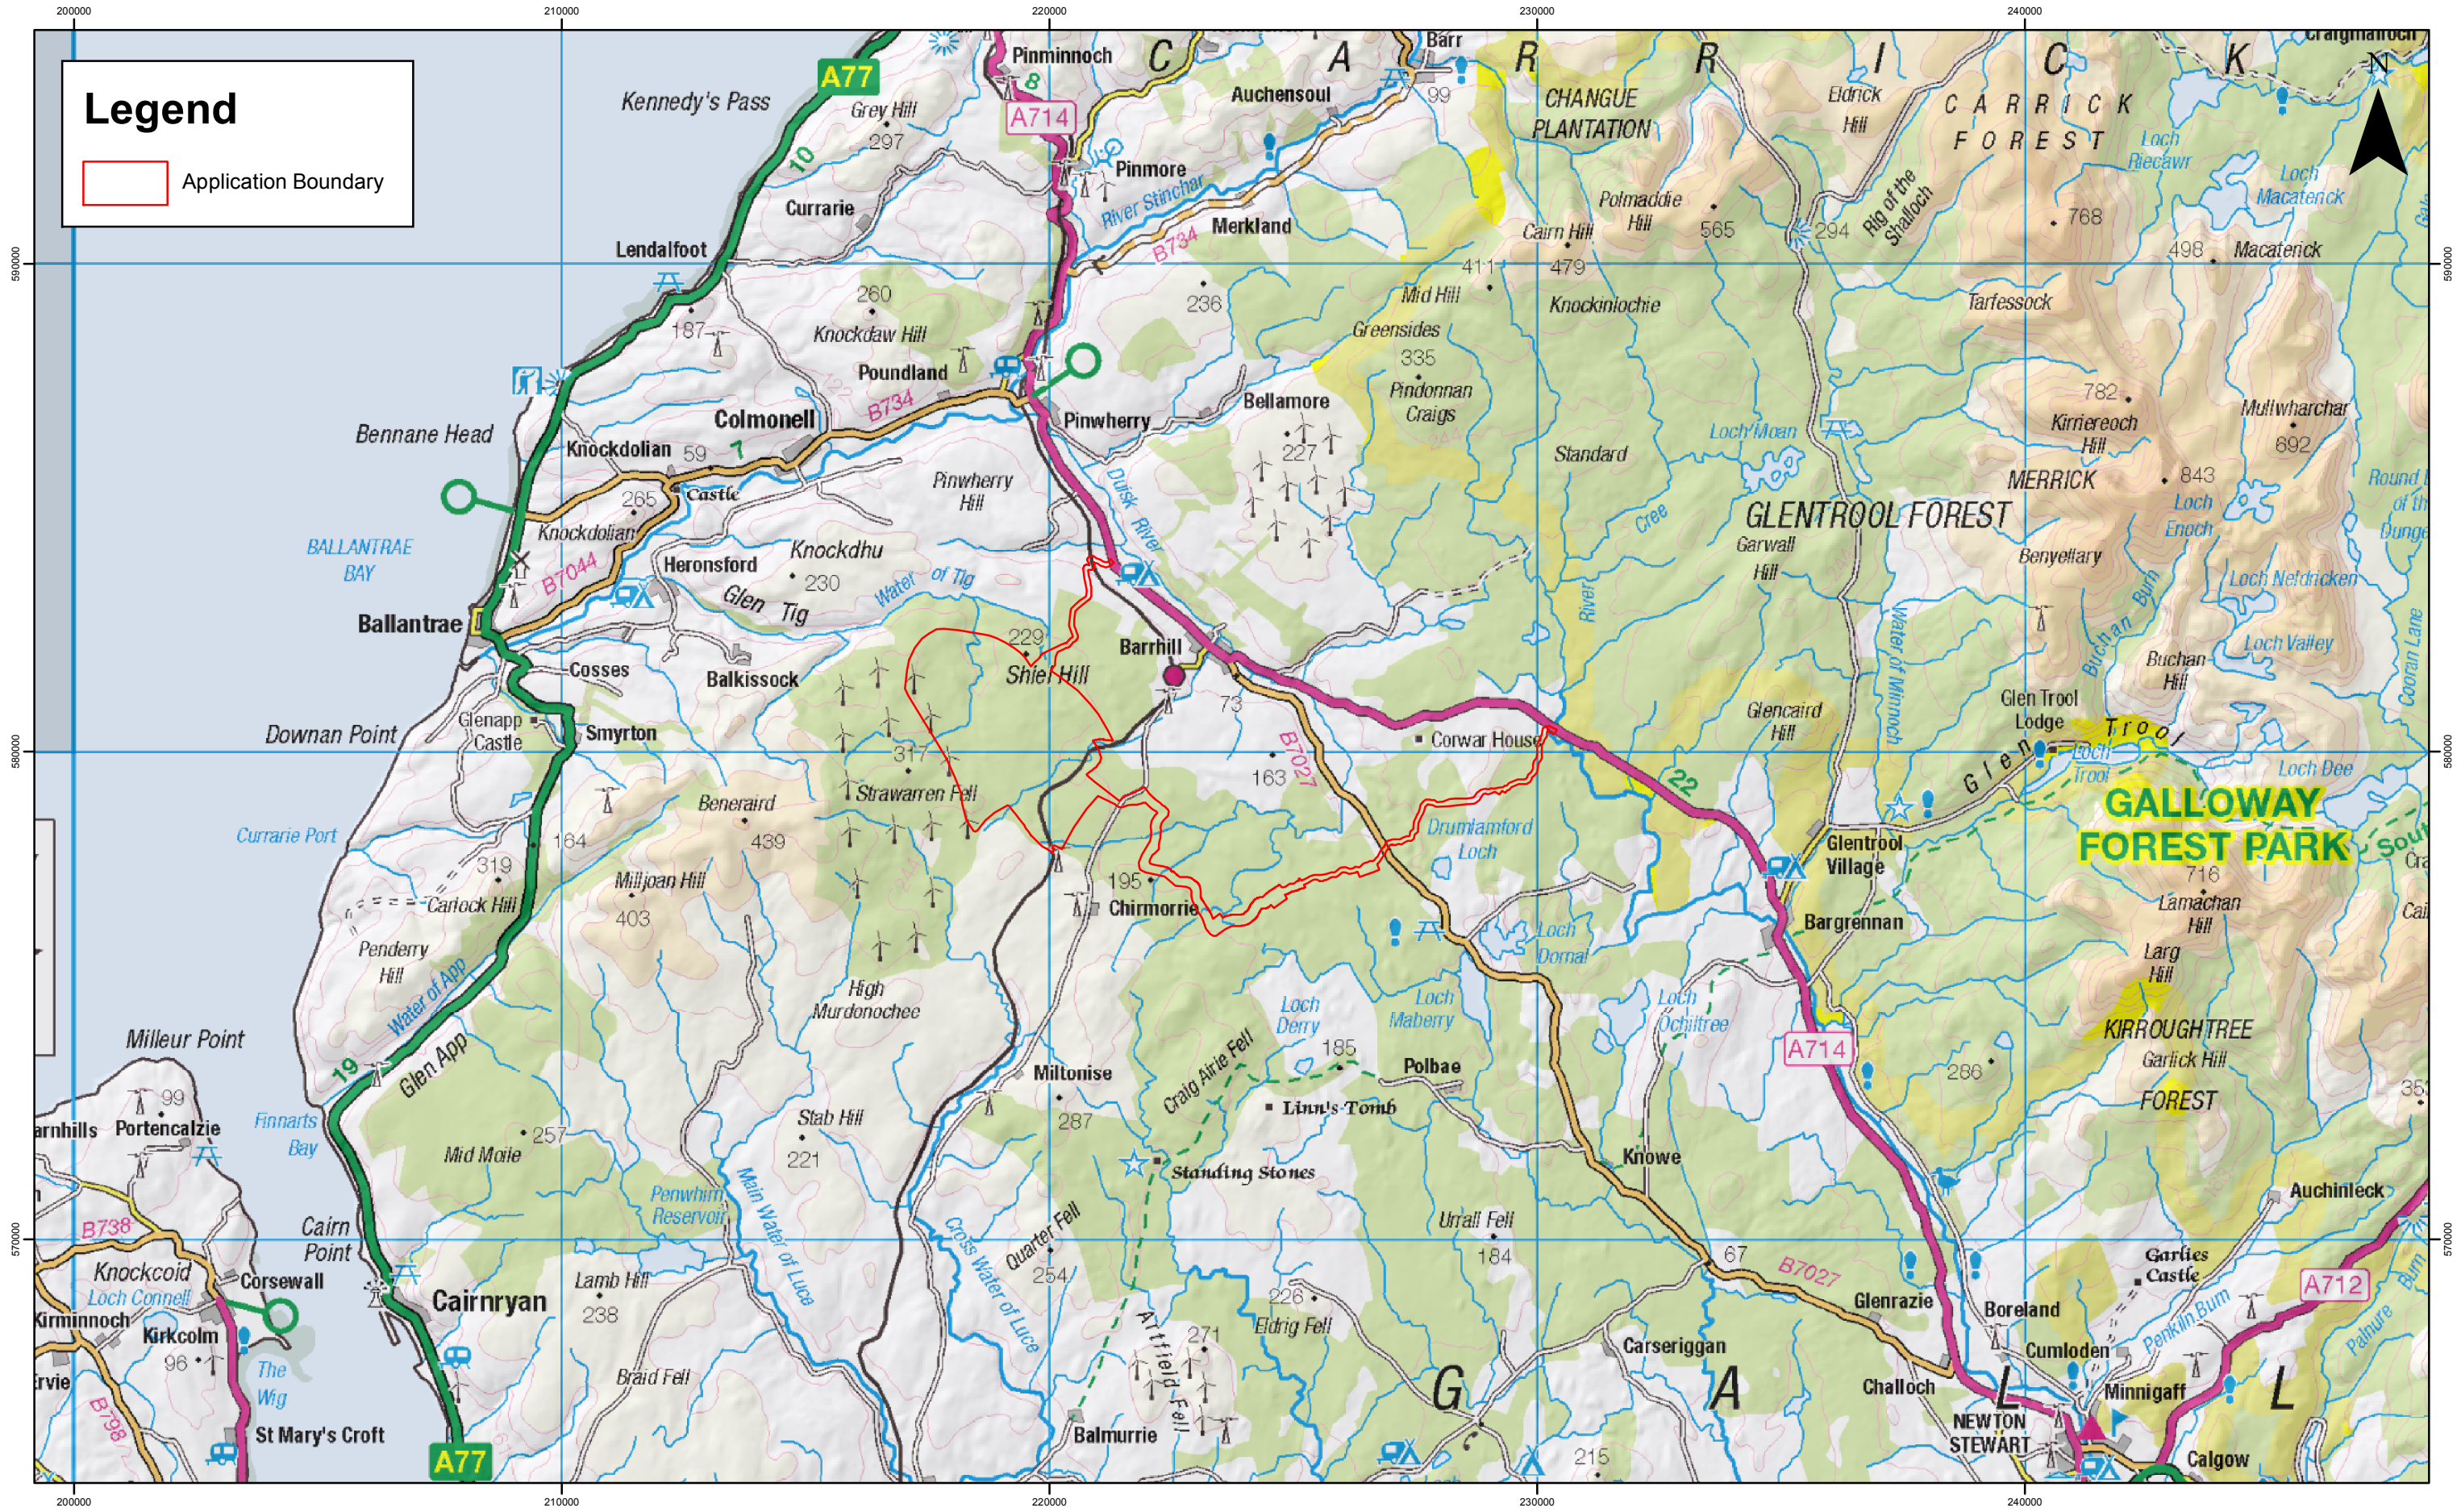

Legend

Application Boundary

Rev	Date	By	Comment
A	14/03/19	LM	First Issue.

1:125,000
Scale @ A3

© Crown Copyright 2019. All rights reserved.
Ordnance Survey Licence 0100031673.

Arcleoch Windfarm Extension - EIAR Introduction Site Context

Drg No	00481.00049.1.1.0		
Rev	A	Datum:	OSGB36
Date	14/03/19	Projection:	TM
Figure	1.1		