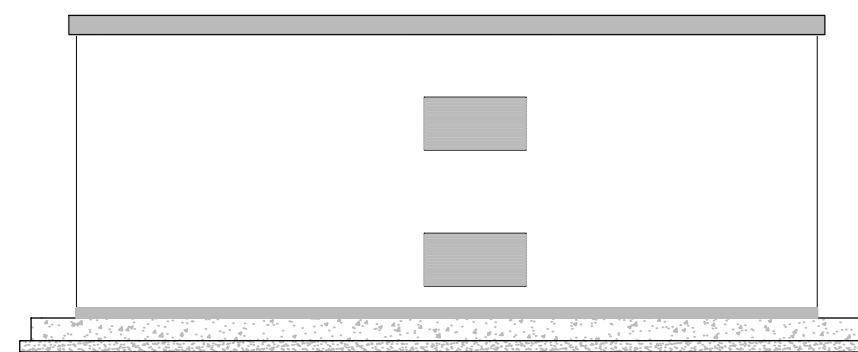

PLAN VIEW

SCALE 1:100

FRONT ELEVATION

SCALE 1:100

SIDE ELEVATION

SCALE 1:100

REAR ELEVATION

SCALE 1:100

SIDE ELEVATION

SCALE 1:100

05	10/11/2021	WM	Updated To Reflect Comments
04	05/10/2021	WM	Updated To Reflect Comments
03	24/08/2021	WM	Updated To Reflect Comments
Rev	Date	By	Comment

1:100
Scale @ A3

Hollandmey Renewable Energy Development
Figure 3.4:
Indicative External Transformer