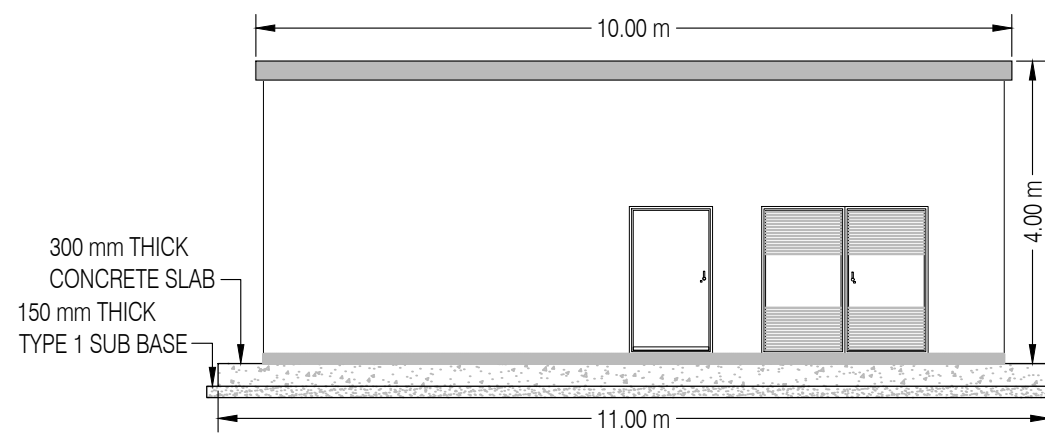

PLAN VIEW

SCALE 1:100

FRONT ELEVATION

SCALE 1:100

SIDE ELEVATION

SCALE 1:100

REAR ELEVATION

SCALE 1:100

SIDE ELEVATION

SCALE 1:100

05	10/11/2021	WM	Updated To Reflect Comments
04	05/10/2021	WM	Updated To Reflect Comments
03	24/08/2021	WM	Updated To Reflect Comments
Rev	Date	By	Comment

1:100
Scale @ A3

Hollandmey Renewable Energy Development
Figure 3.4:
Indicative External Transformer