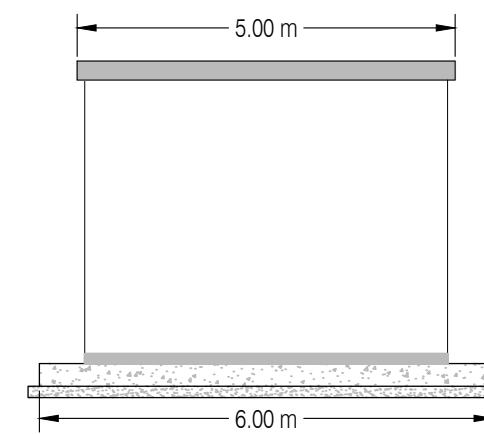

PLAN VIEW

SCALE 1:100

FRONT ELEVATION

SCALE 1:100

SIDE ELEVATION

SCALE 1:100

REAR ELEVATION

SCALE 1:100

SIDE ELEVATION

SCALE 1:100

05	10/11/2021	WM	Updated To Reflect Comments
04	05/10/2021	WM	Updated To Reflect Comments
03	24/08/2021	WM	Updated To Reflect Comments
Rev	Date	By	Comment

1:100
Scale @ A3

Hollandmey Renewable Energy Development
Figure 3.4:
Indicative External Transformer