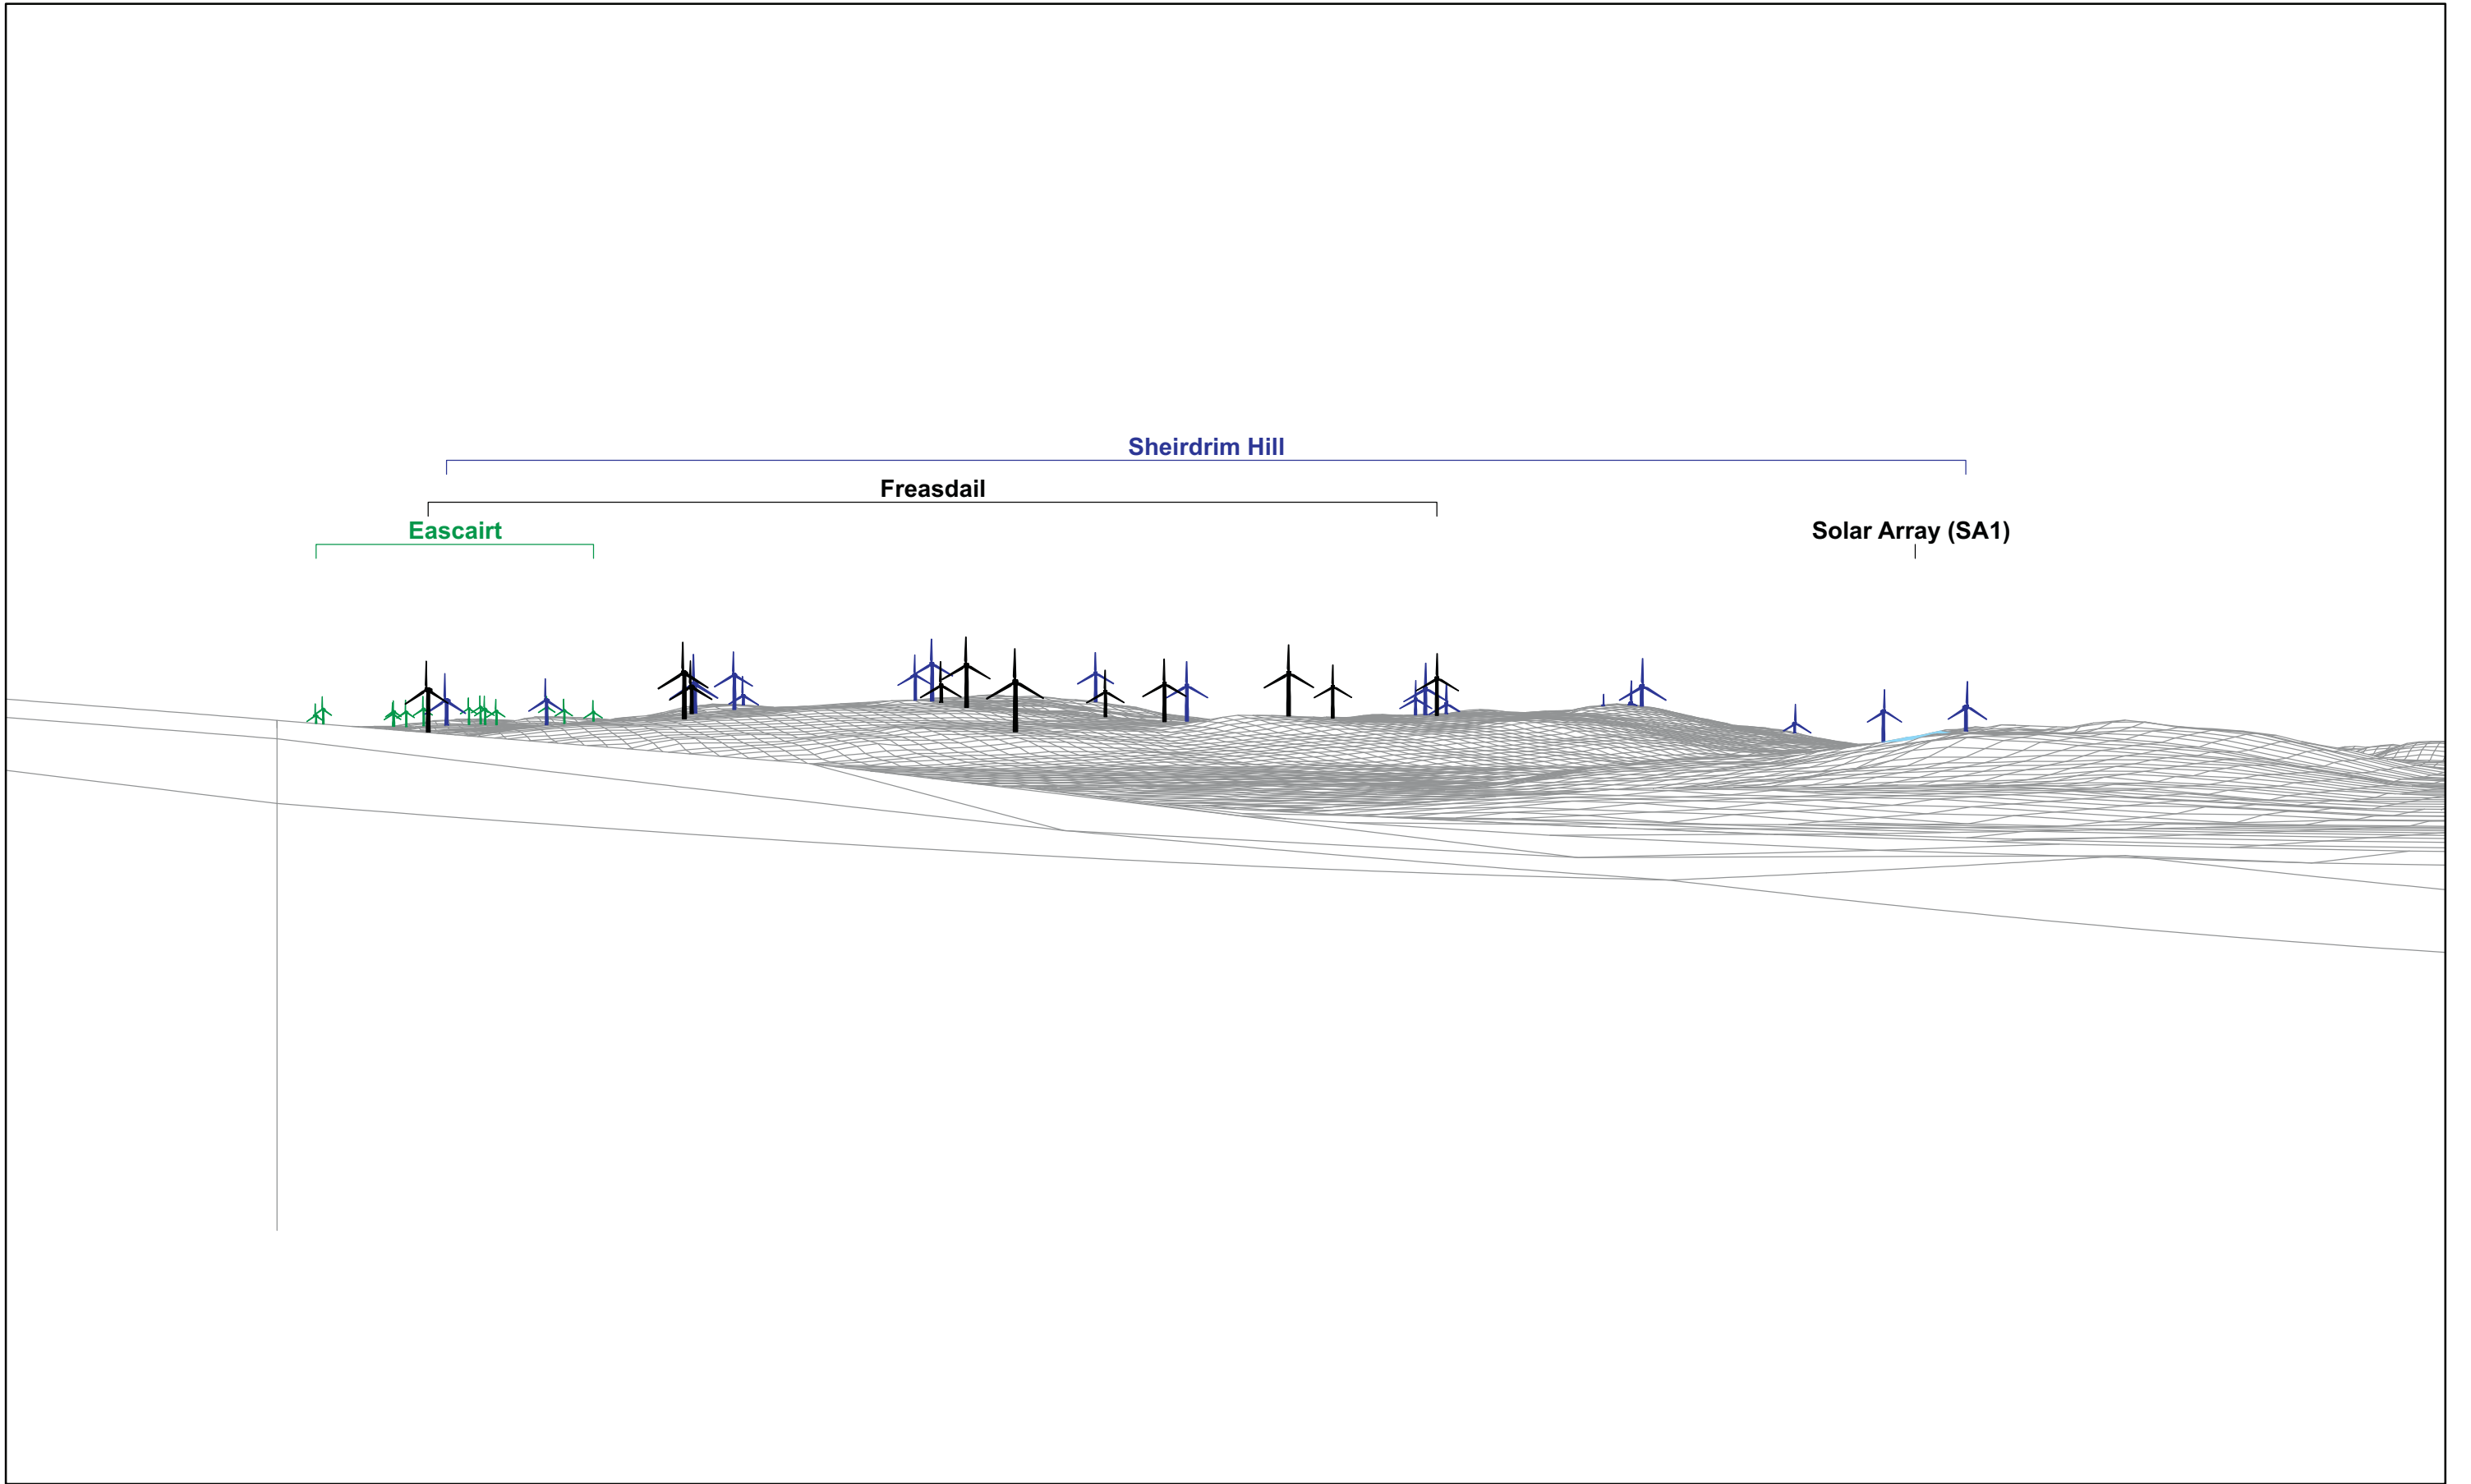

 SCOTTISHPOWER RENEWABLES					NA	Sheirdrim Renewable Energy Development - EIAR Archeology and Cultural Heritage View from Glenreadell Mains (SM3281)	Drg No	00481.00051.11.3.0		
					Scale @ A3		Rev	A	Datum:	OSGB36
	A	10/09/19	SP	First Issue.	© Crown Copyright 2019. All rights reserved. Ordnance Survey Licence 0100031673.		Date	10/09/19	Projection:	TM
Rev	Date	By	Comment	Figure			11.3			

					NA	Sheirdrim Renewable Energy Development - EIAR Archeology and Cultural Heritage View from Whitehouse Burn (SLR No 121)	Drg No	00481.00051.11.4a.0		
					Scale @ A3		Rev	A	Datum: OSGB36	
	A	10/09/19	SP	First Issue.	© Crown Copyright 2019. All rights reserved. Ordnance Survey Licence 0100031673.		Date	10/09/19	Projection: TM	
Rev	Date	By	Comment	Figure			11.4a			

 SCOTTISHPOWER RENEWABLES					NA	Sheirdrim Renewable Energy Development - EIAR Archeology and Cultural Heritage View from Whitehouse Burn (SLR No 121)	Drg No	00481.00051.11.4b.0		
					Scale @ A3		Rev	A	Datum:	OSGB36
	A	10/09/19	SP	First Issue.	© Crown Copyright 2019. All rights reserved. Ordnance Survey Licence 0100031673.		Date	10/09/19	Projection:	TM
Rev	Date	By	Comment	Figure			11.4b			

 SCOTTISHPOWER RENEWABLES				NA	Sheirdrim Renewable Energy Development - EIAR Archeology and Cultural Heritage View from Glenreadell Mains (SLR No 129)	Drg No	00481.00051.11.5.0		
				Scale @ A3			Rev	A	Datum:
	A	10/09/19	SP	First Issue.		© Crown Copyright 2019. All rights reserved. Ordnance Survey Licence 0100031673.	Date	10/09/19	OSGB36
Rev	Date	By	Comment			Figure	11.5	Projection: TM	