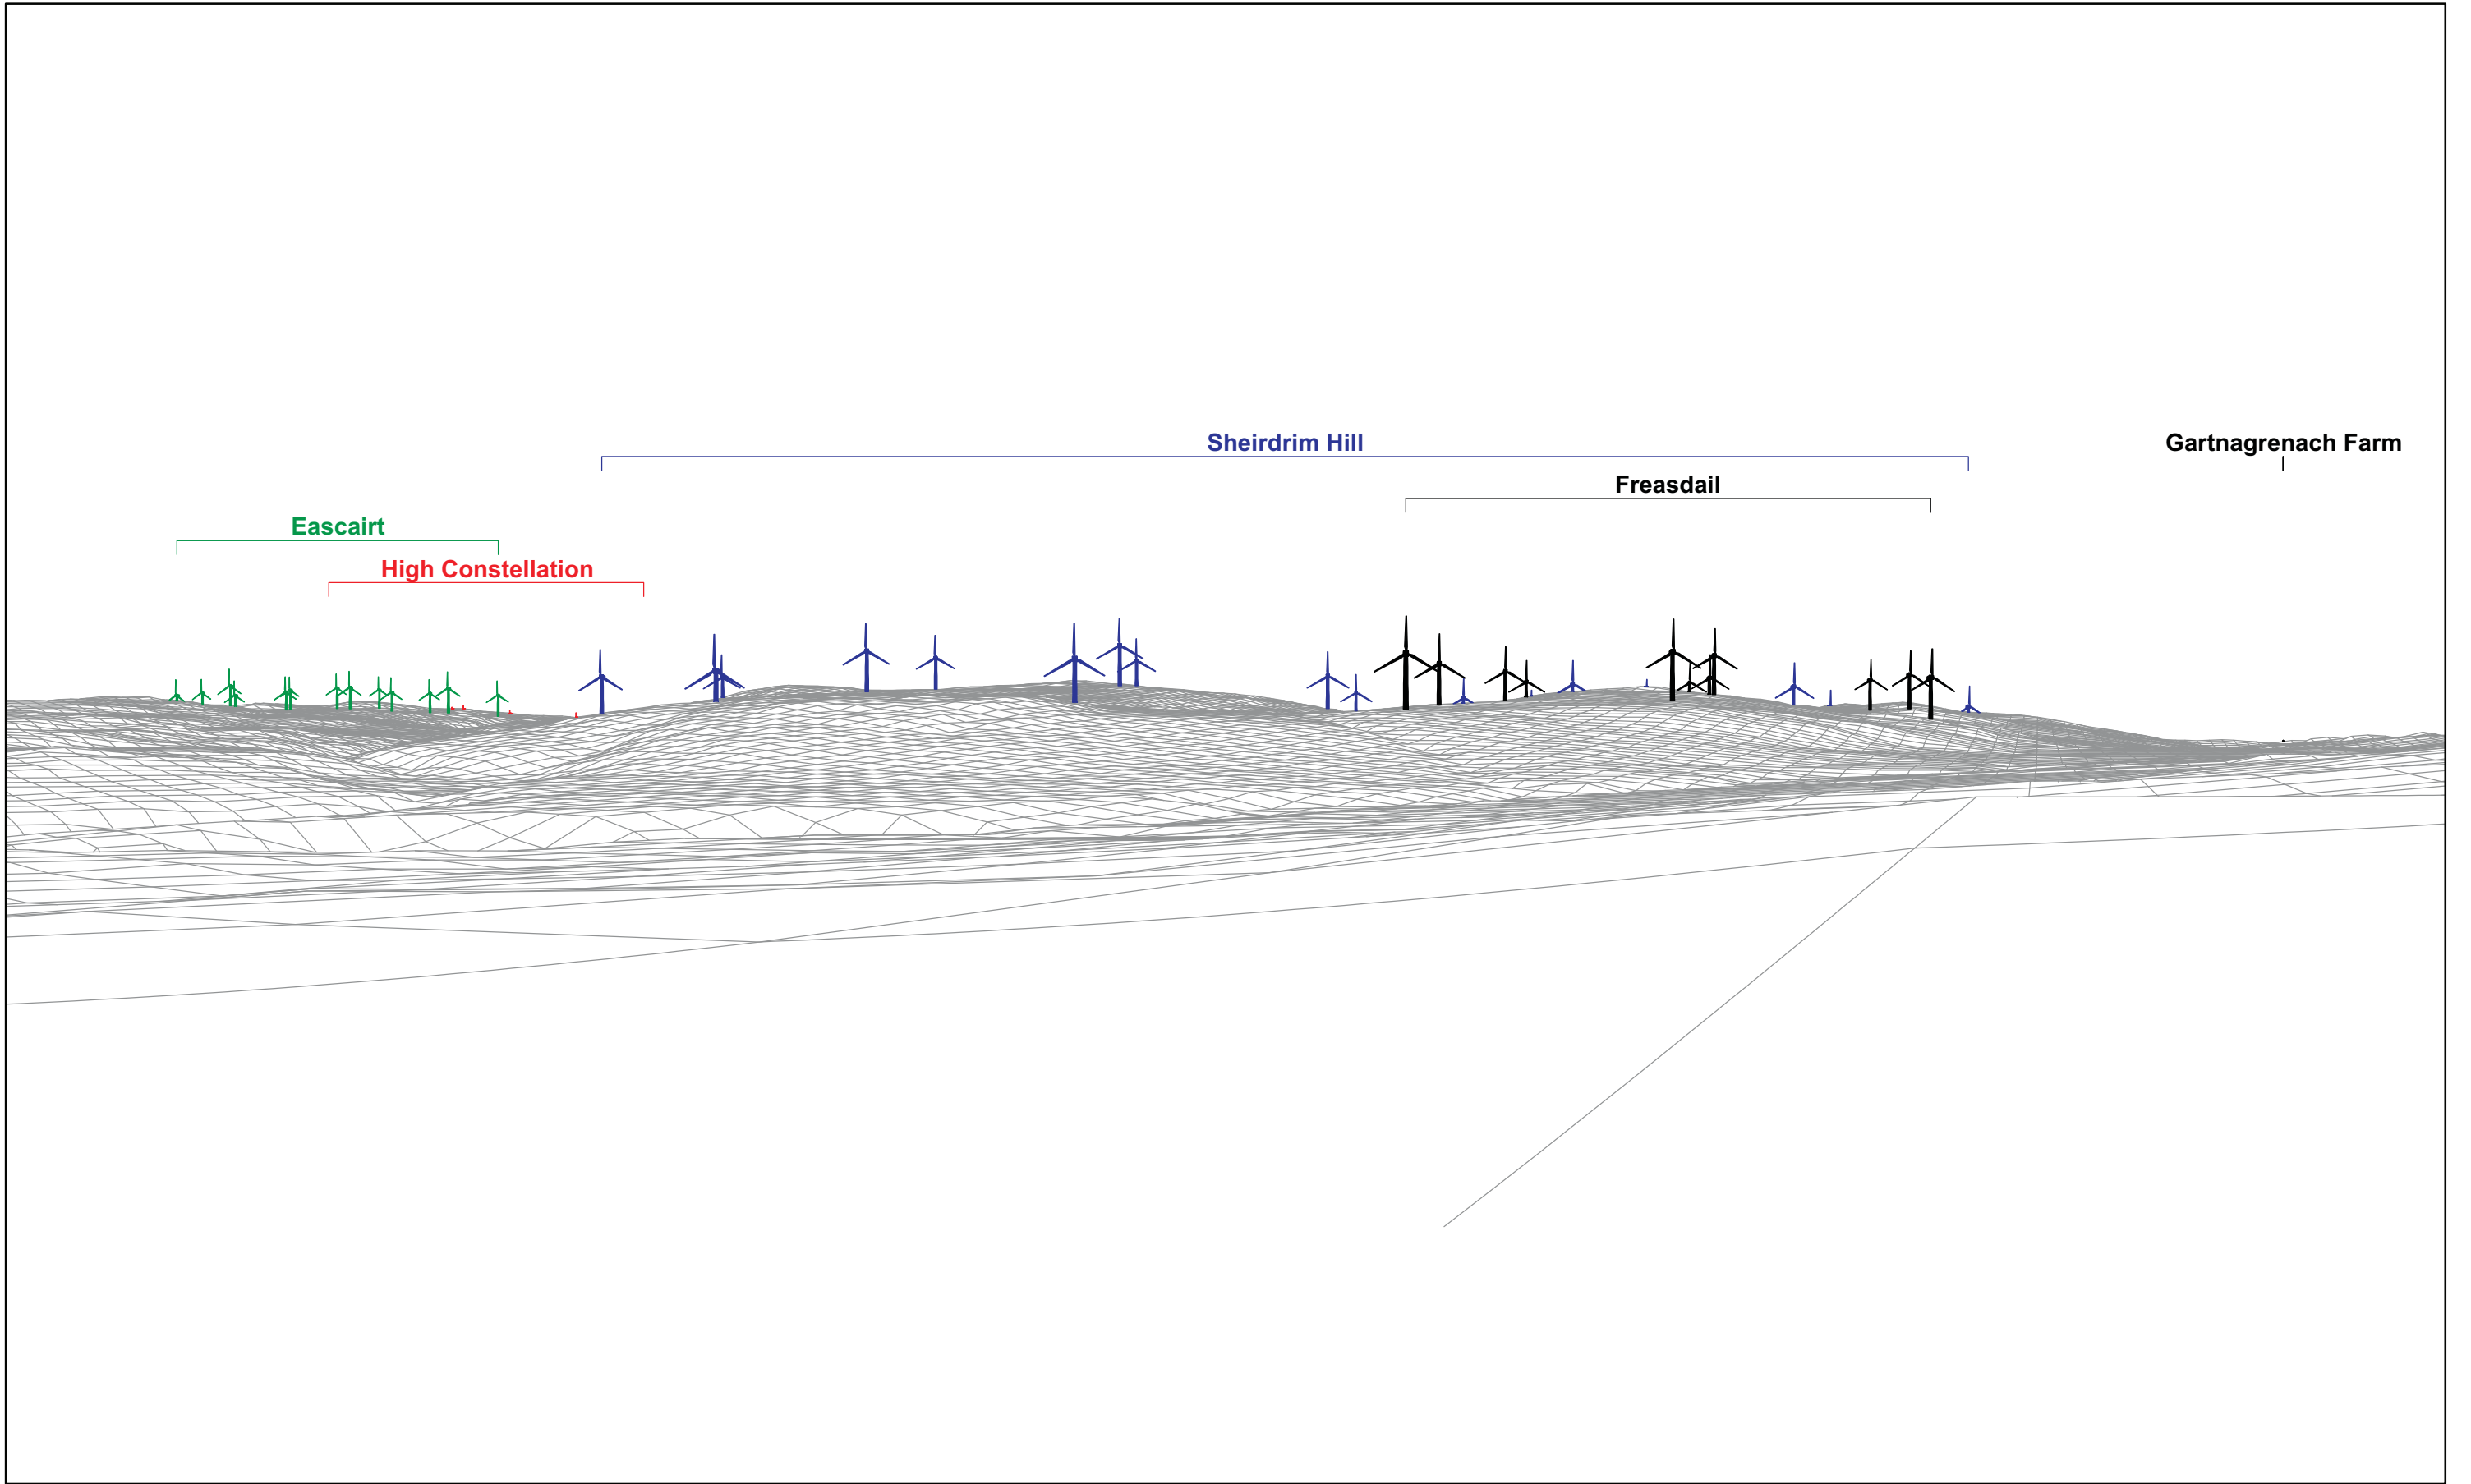

 SCOTTISHPOWER RENEWABLES					NA	Sheirdrim Renewable Energy Development - EIAR Archeology and Cultural Heritage View from Glenreadell Mains (SM3281)	Drg No	00481.00051.11.3.0		
					Scale @ A3		Rev	A	Datum:	OSGB36
	A	10/09/19	SP	First Issue.	© Crown Copyright 2019. All rights reserved. Ordnance Survey Licence 0100031673.		Date	10/09/19	Projection:	TM
Rev	Date	By	Comment	Figure			11.3			

					NA	Sheirdrim Renewable Energy Development - EIAR Archeology and Cultural Heritage View from Whitehouse Burn (SLR No 121)	Drg No	00481.00051.11.4a.0		
					Scale @ A3		Rev	A	Datum: OSGB36	
	A	10/09/19	SP	First Issue.	© Crown Copyright 2019. All rights reserved. Ordnance Survey Licence 0100031673.		Date	10/09/19	Projection: TM	
Rev	Date	By	Comment	Figure			11.4a			

 SCOTTISHPOWER RENEWABLES					NA	Sheirdrim Renewable Energy Development - EIAR Archeology and Cultural Heritage View from Whitehouse Burn (SLR No 121)	Drg No	00481.00051.11.4b.0		
					Scale @ A3		Rev	A	Datum:	OSGB36
	A	10/09/19	SP	First Issue.	© Crown Copyright 2019. All rights reserved. Ordnance Survey Licence 0100031673.		Date	10/09/19	Projection:	TM
Rev	Date	By	Comment	Figure			11.4b			

 SCOTTISHPOWER RENEWABLES				NA	Sheirdrim Renewable Energy Development - EIAR Archeology and Cultural Heritage View from Glenreadell Mains (SLR No 129)	Drg No	00481.00051.11.5.0		
				Scale @ A3			Rev	A	Datum:
	A	10/09/19	SP	First Issue.		© Crown Copyright 2019. All rights reserved. Ordnance Survey Licence 0100031673.	Date	10/09/19	OSGB36
Rev	Date	By	Comment			Figure	11.5	Projection: TM	