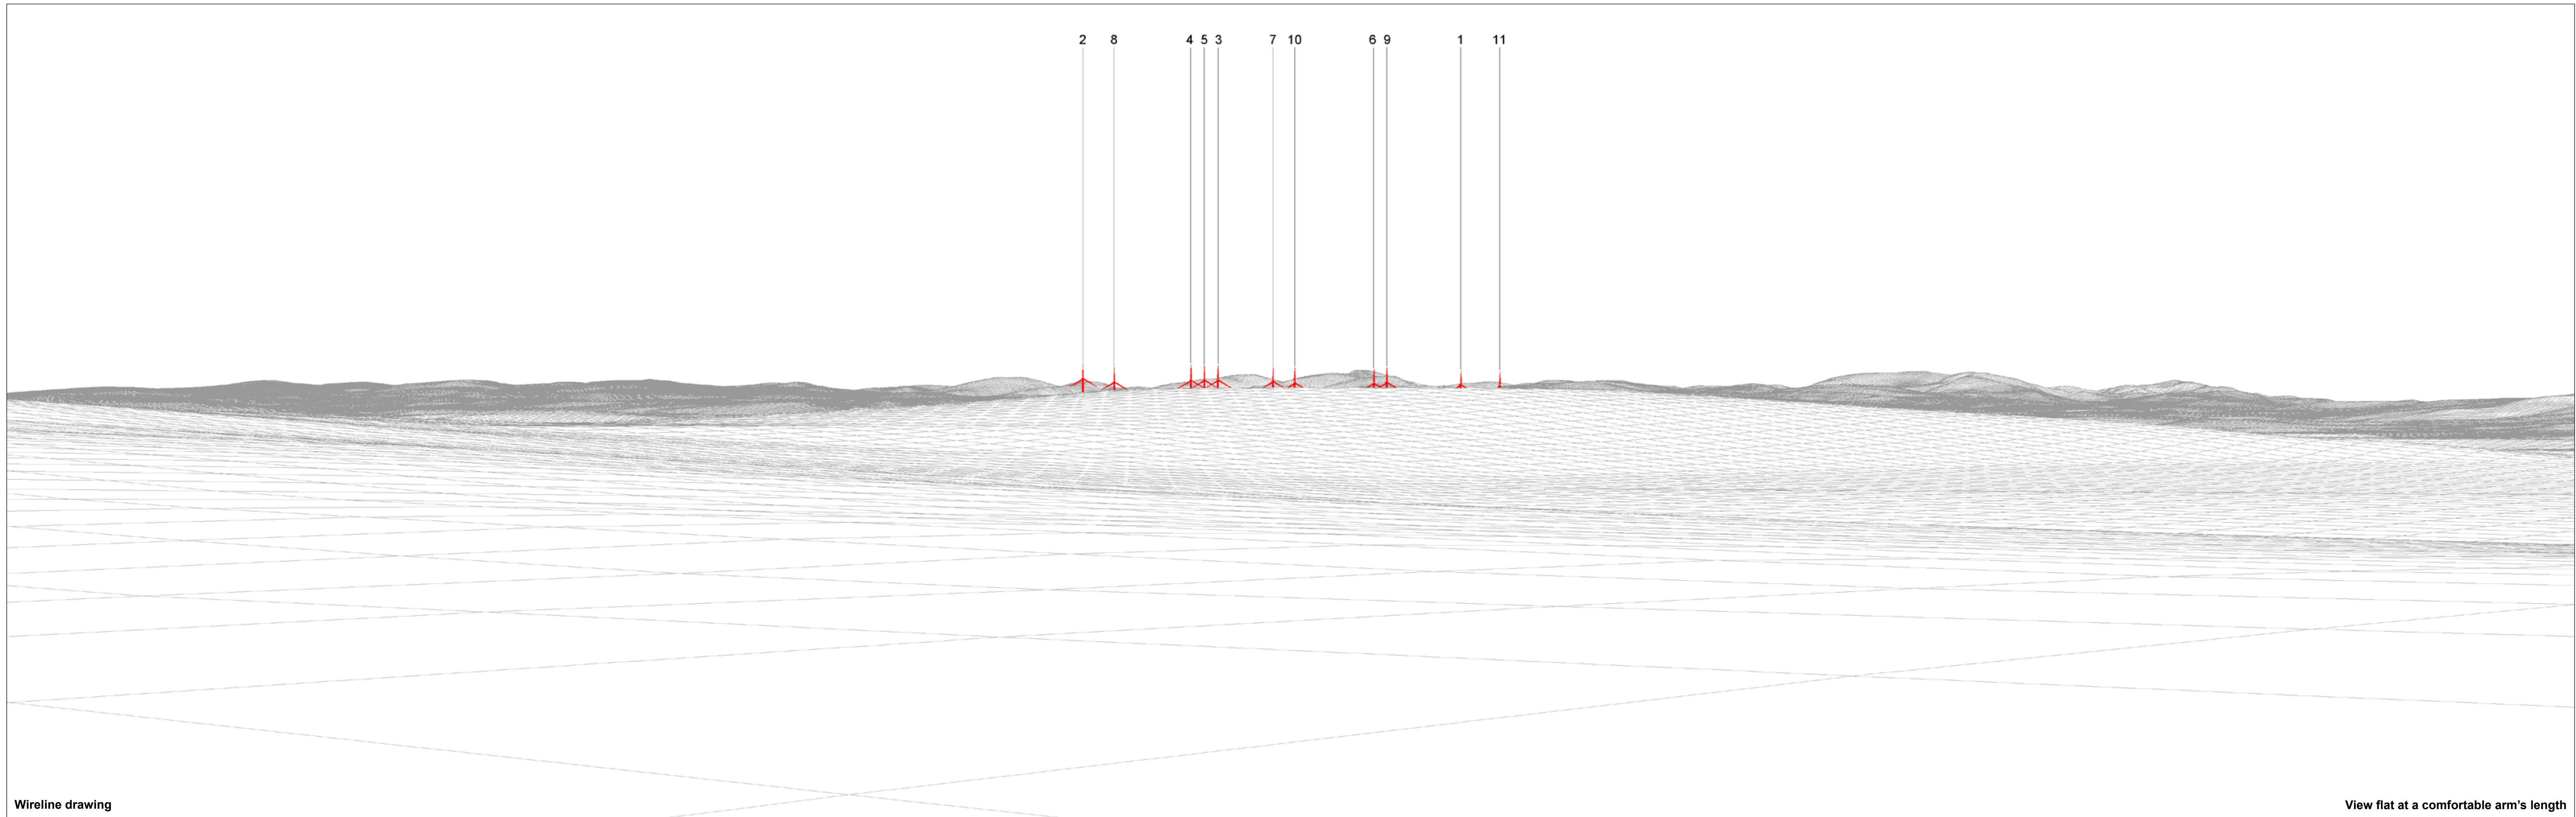

Kilgallioch Windfarm Extension
EIA Report
VP10: SUW (Glenwhan Moor)

Drng No	ED1_1706_EIAR
Rev	C
Date	10/12/19
Figure	6.24a

Datum: OSGB36
Projection: TM

Baseline photograph

This image provides landscape and visual context only

Wireline drawing

OS reference: 214352 E 561680 N	Horizontal field of view: 90° (cylindrical projection)	Camera: Canon EOS 6D
Eye level: 129.1 mAOD	Principal distance: 522 mm	Lens: Canon EF 50mm f/1.4
Direction of view: 48.5°	Paper size: 841 x 297 mm (half A1)	Camera height: 1.5 m
Nearest turbine: 11869 m	Correct printed image size: 820 x 130 mm	Date and time: 12.07.2019 13:52

Figure: 6.24b
Viewpoint 10: SUW (Glenwhan Moor)
Kilgallioch Extension
© Crown copyright. All rights reserved (2019). Licence number 0100031673

Wireline drawing

View flat at a comfortable arm's length

OS reference: 214352 E 561680 N
 Eye level: 129.1 mAOD
 Direction of view: 48.5°
 Nearest turbine: 11869 m

Horizontal field of view: 53.5° (planar projection)
 Principal distance: 812.5 mm
 Paper size: 841 x 297 mm (half A1)
 Correct printed image size: 820 x 260 mm

Camera: Canon EOS 6D
 Lens: Canon EF 50mm f/1.4
 Camera height: 1.5 m
 Date and time: 12.07.2019 13:52