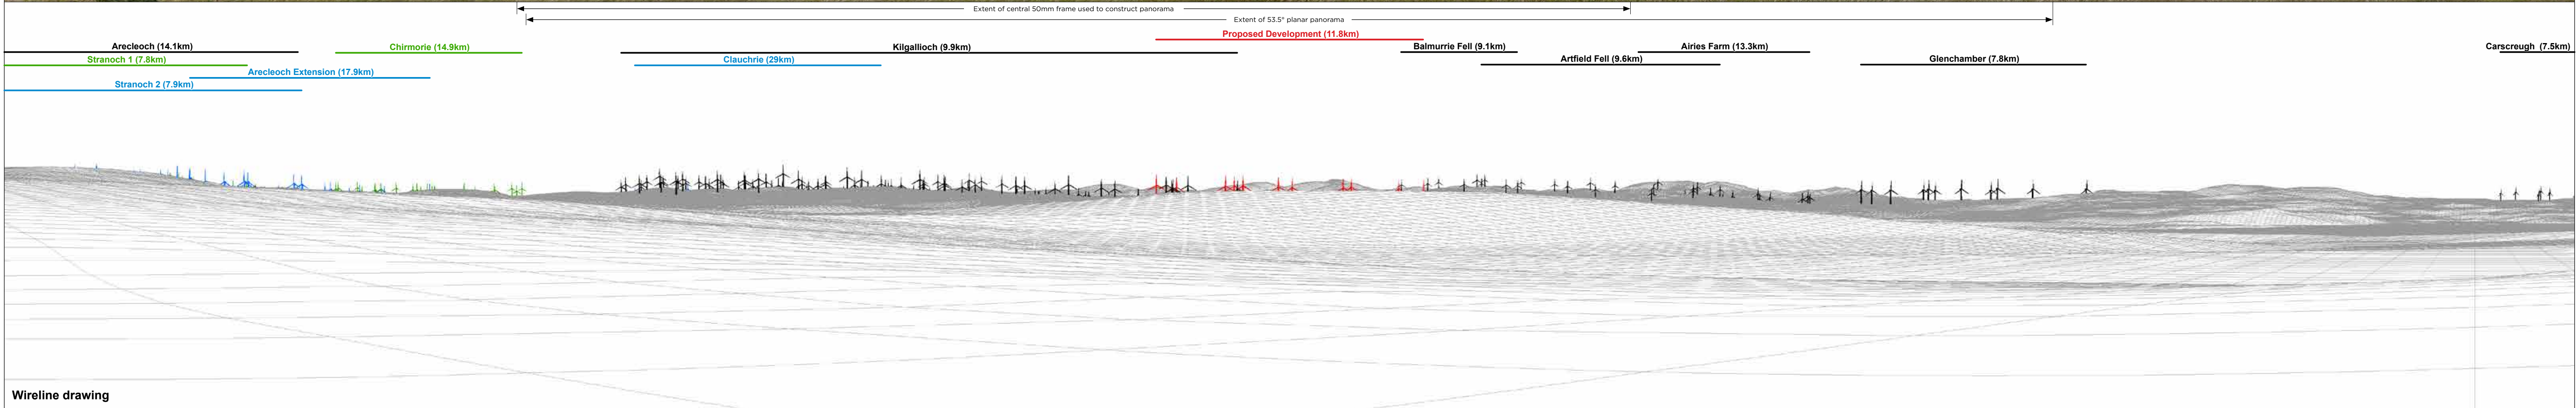

Kilgallioch Windfarm Extension
EIA Report
VP10: SUW (Glenwhan Moor)

Drng No	ED1_1706_EIAR
Rev	C
Date	10/12/19
Figure	6.24a

Datum: OSGB36
Projection: TM

Baseline photograph

This image provides landscape and visual context only

Wireline drawing

OS reference: 214352 E 561680 N	Horizontal field of view: 90° (cylindrical projection)	Camera: Canon EOS 6D
Eye level: 129.1 mAOD	Principal distance: 522 mm	Lens: Canon EF 50mm f/1.4
Direction of view: 48.5°	Paper size: 841 x 297 mm (half A1)	Camera height: 1.5 m
Nearest turbine: 11869 m	Correct printed image size: 820 x 130 mm	Date and time: 12.07.2019 13:52

Figure: 6.24b
Viewpoint 10: SUW (Glenwhan Moor)
Kilgallioch Extension
© Crown copyright. All rights reserved (2019). Licence number 0100031673

Wireline drawing

View flat at a comfortable arm's length

OS reference: 214352 E 561680 N
 Eye level: 129.1 mAOD
 Direction of view: 48.5°
 Nearest turbine: 11869 m

OS reference: 214352 E 561680 N	Horizontal field of view: 53.5° (planar projection)	Camera: Canon EOS 6D
Eye level: 129.1 mAOD	Principal distance: 812.5 mm	Lens: Canon EF 50mm f/1.4
Direction of view: 48.5°	Paper size: 841 x 297 mm (half A1)	Camera height: 1.5 m
Nearest turbine: 11869 m	Correct printed image size: 820 x 260 mm	Date and time: 12.07.2019 13:52