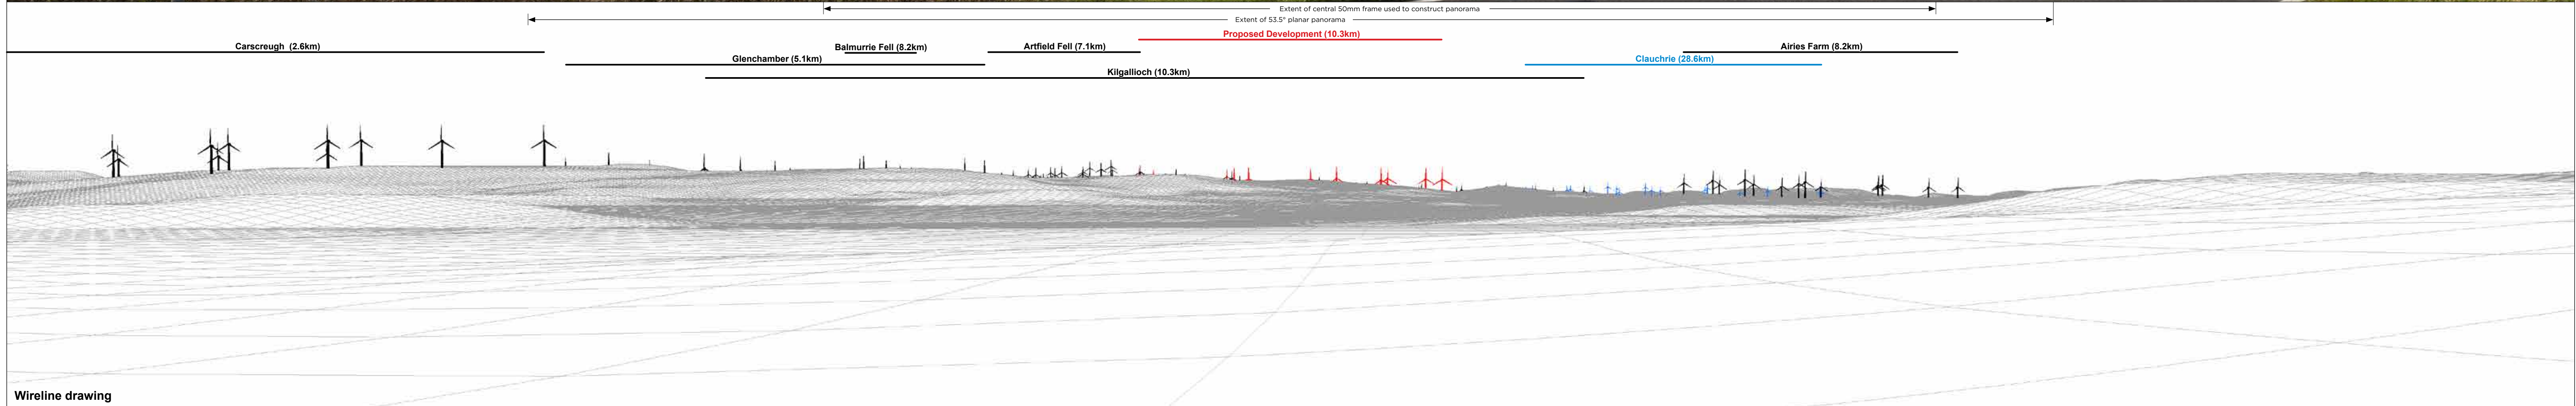

Baseline photograph

This image provides landscape and visual context only

Wireline drawing

OS reference: 224492 E 559028 N
Eye level: 94.2 mAOD
Direction of view: 357°
Nearest turbine: 10263 m

Horizontal field of view: 90° (cylindrical projection)
Principal distance: 522 mm
Paper size: 841 x 297 mm (half A1)
Correct printed image size: 820 x 130 mm

Camera: Canon EOS 6D
Lens: Canon EF 50mm f/1.4
Camera height: 1.5 m
Date and time: 16.09.2019 16:35