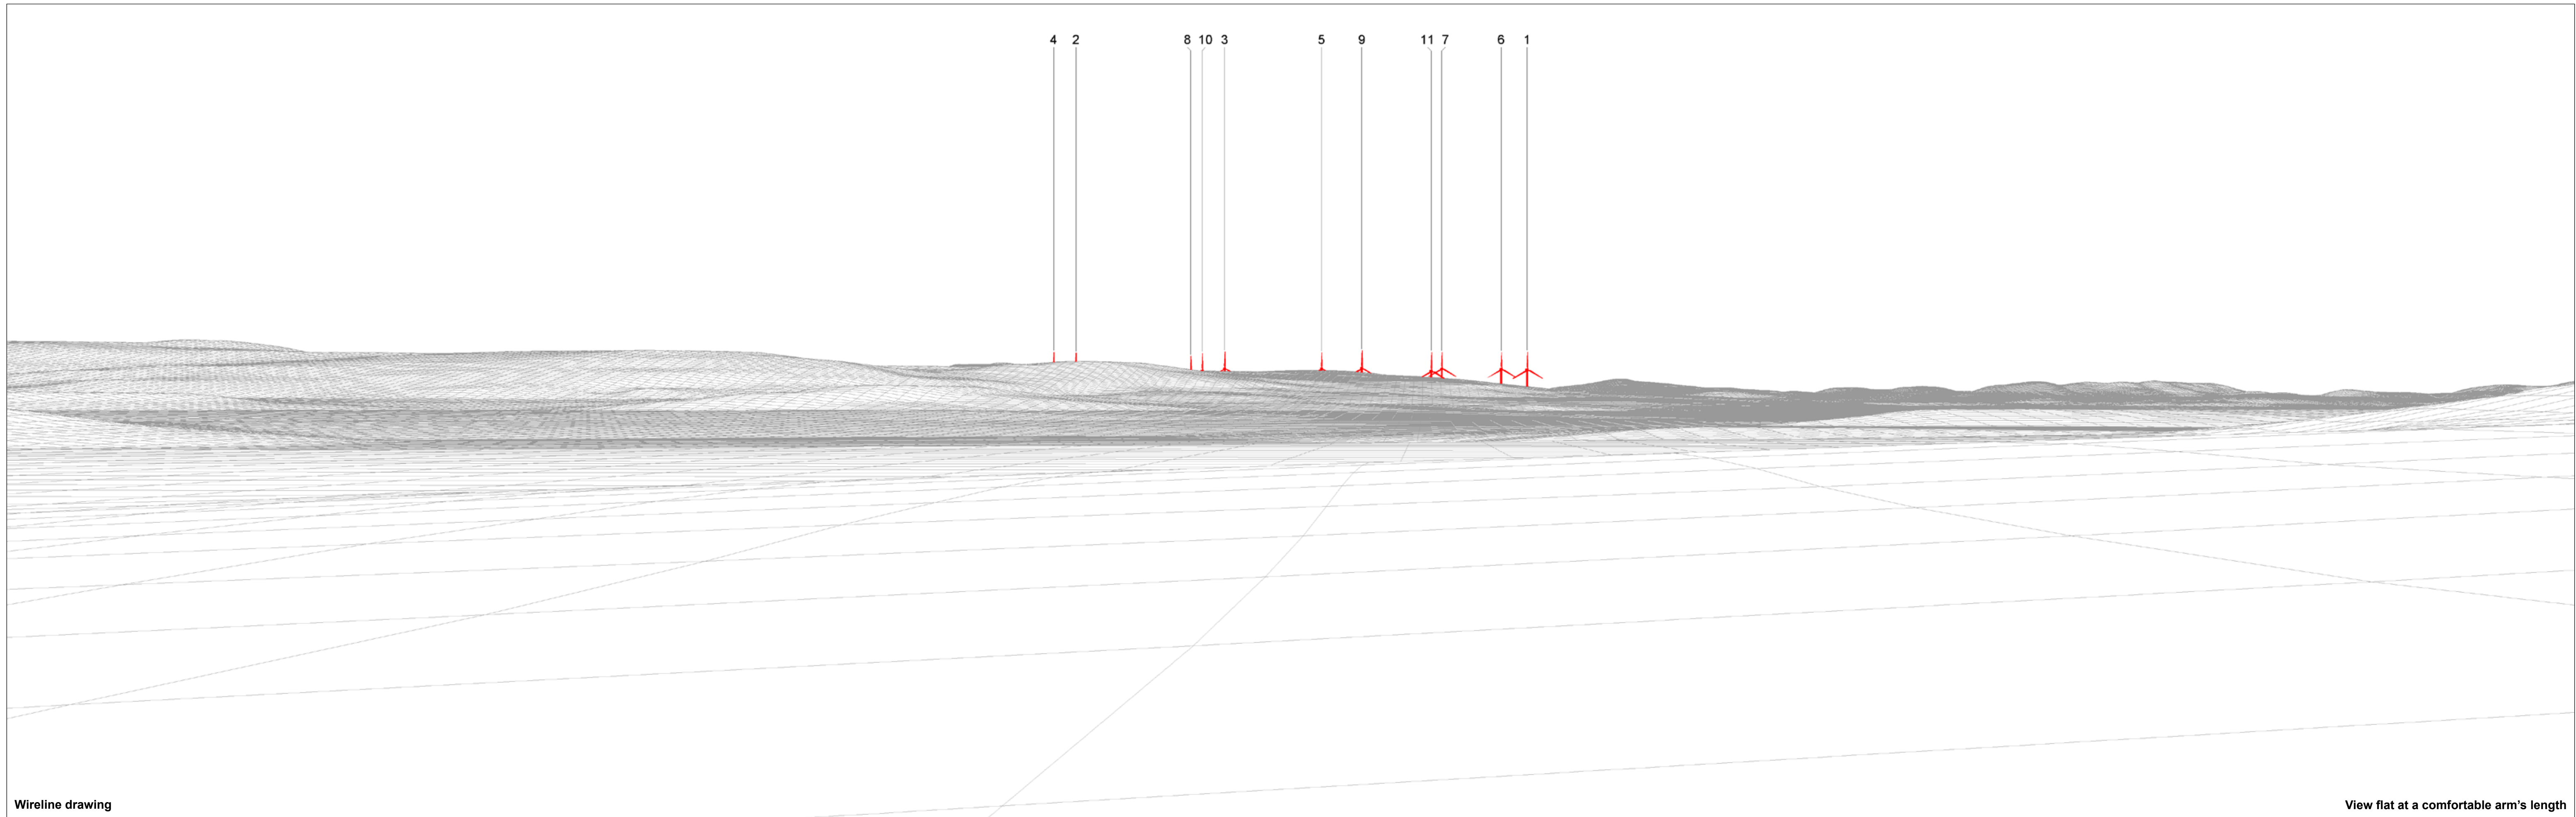

Wireline drawing

OS reference: 224492 E 559028 N
 Eye level: 94.2 mAOD
 Direction of view: 357°
 Nearest turbine: 10263 m

Horizontal field of view: 90° (cylindrical projection)
 Principal distance: 522 mm
 Paper size: 841 x 297 mm (half A1)
 Correct printed image size: 820 x 130 mm

Camera: Canon EOS 6D
 Lens: Canon EF 50mm f/1.4
 Camera height: 1.5 m
 Date and time: 16.09.2019 16:35

Figure: 6.23b
 Viewpoint 9: A75 Dergoals
 Kilgalloch Extension

© Crown copyright. All rights reserved (2019). Licence number 0100031673

Wireline drawing

View flat at a comfortable arm's length

OS reference: 224492 E 559028 N
 Eye level: 94.2 mAOD
 Direction of view: 357°
 Nearest turbine: 10263 m

Horizontal field of view: 53.5° (planar projection)
 Principal distance: 812.5 mm
 Paper size: 841 x 297 mm (half A1)
 Correct printed image size: 820 x 260 mm

Camera: Canon EOS 6D
 Lens: Canon EF 50mm f/1.4
 Camera height: 1.5 m
 Date and time: 16.09.2019 16:35

Figure: 6.23c
 Viewpoint 9: A75 Dergoals
 Kilgallioch Extension
© Crown copyright, All rights reserved (2019). Licence number 0100031673