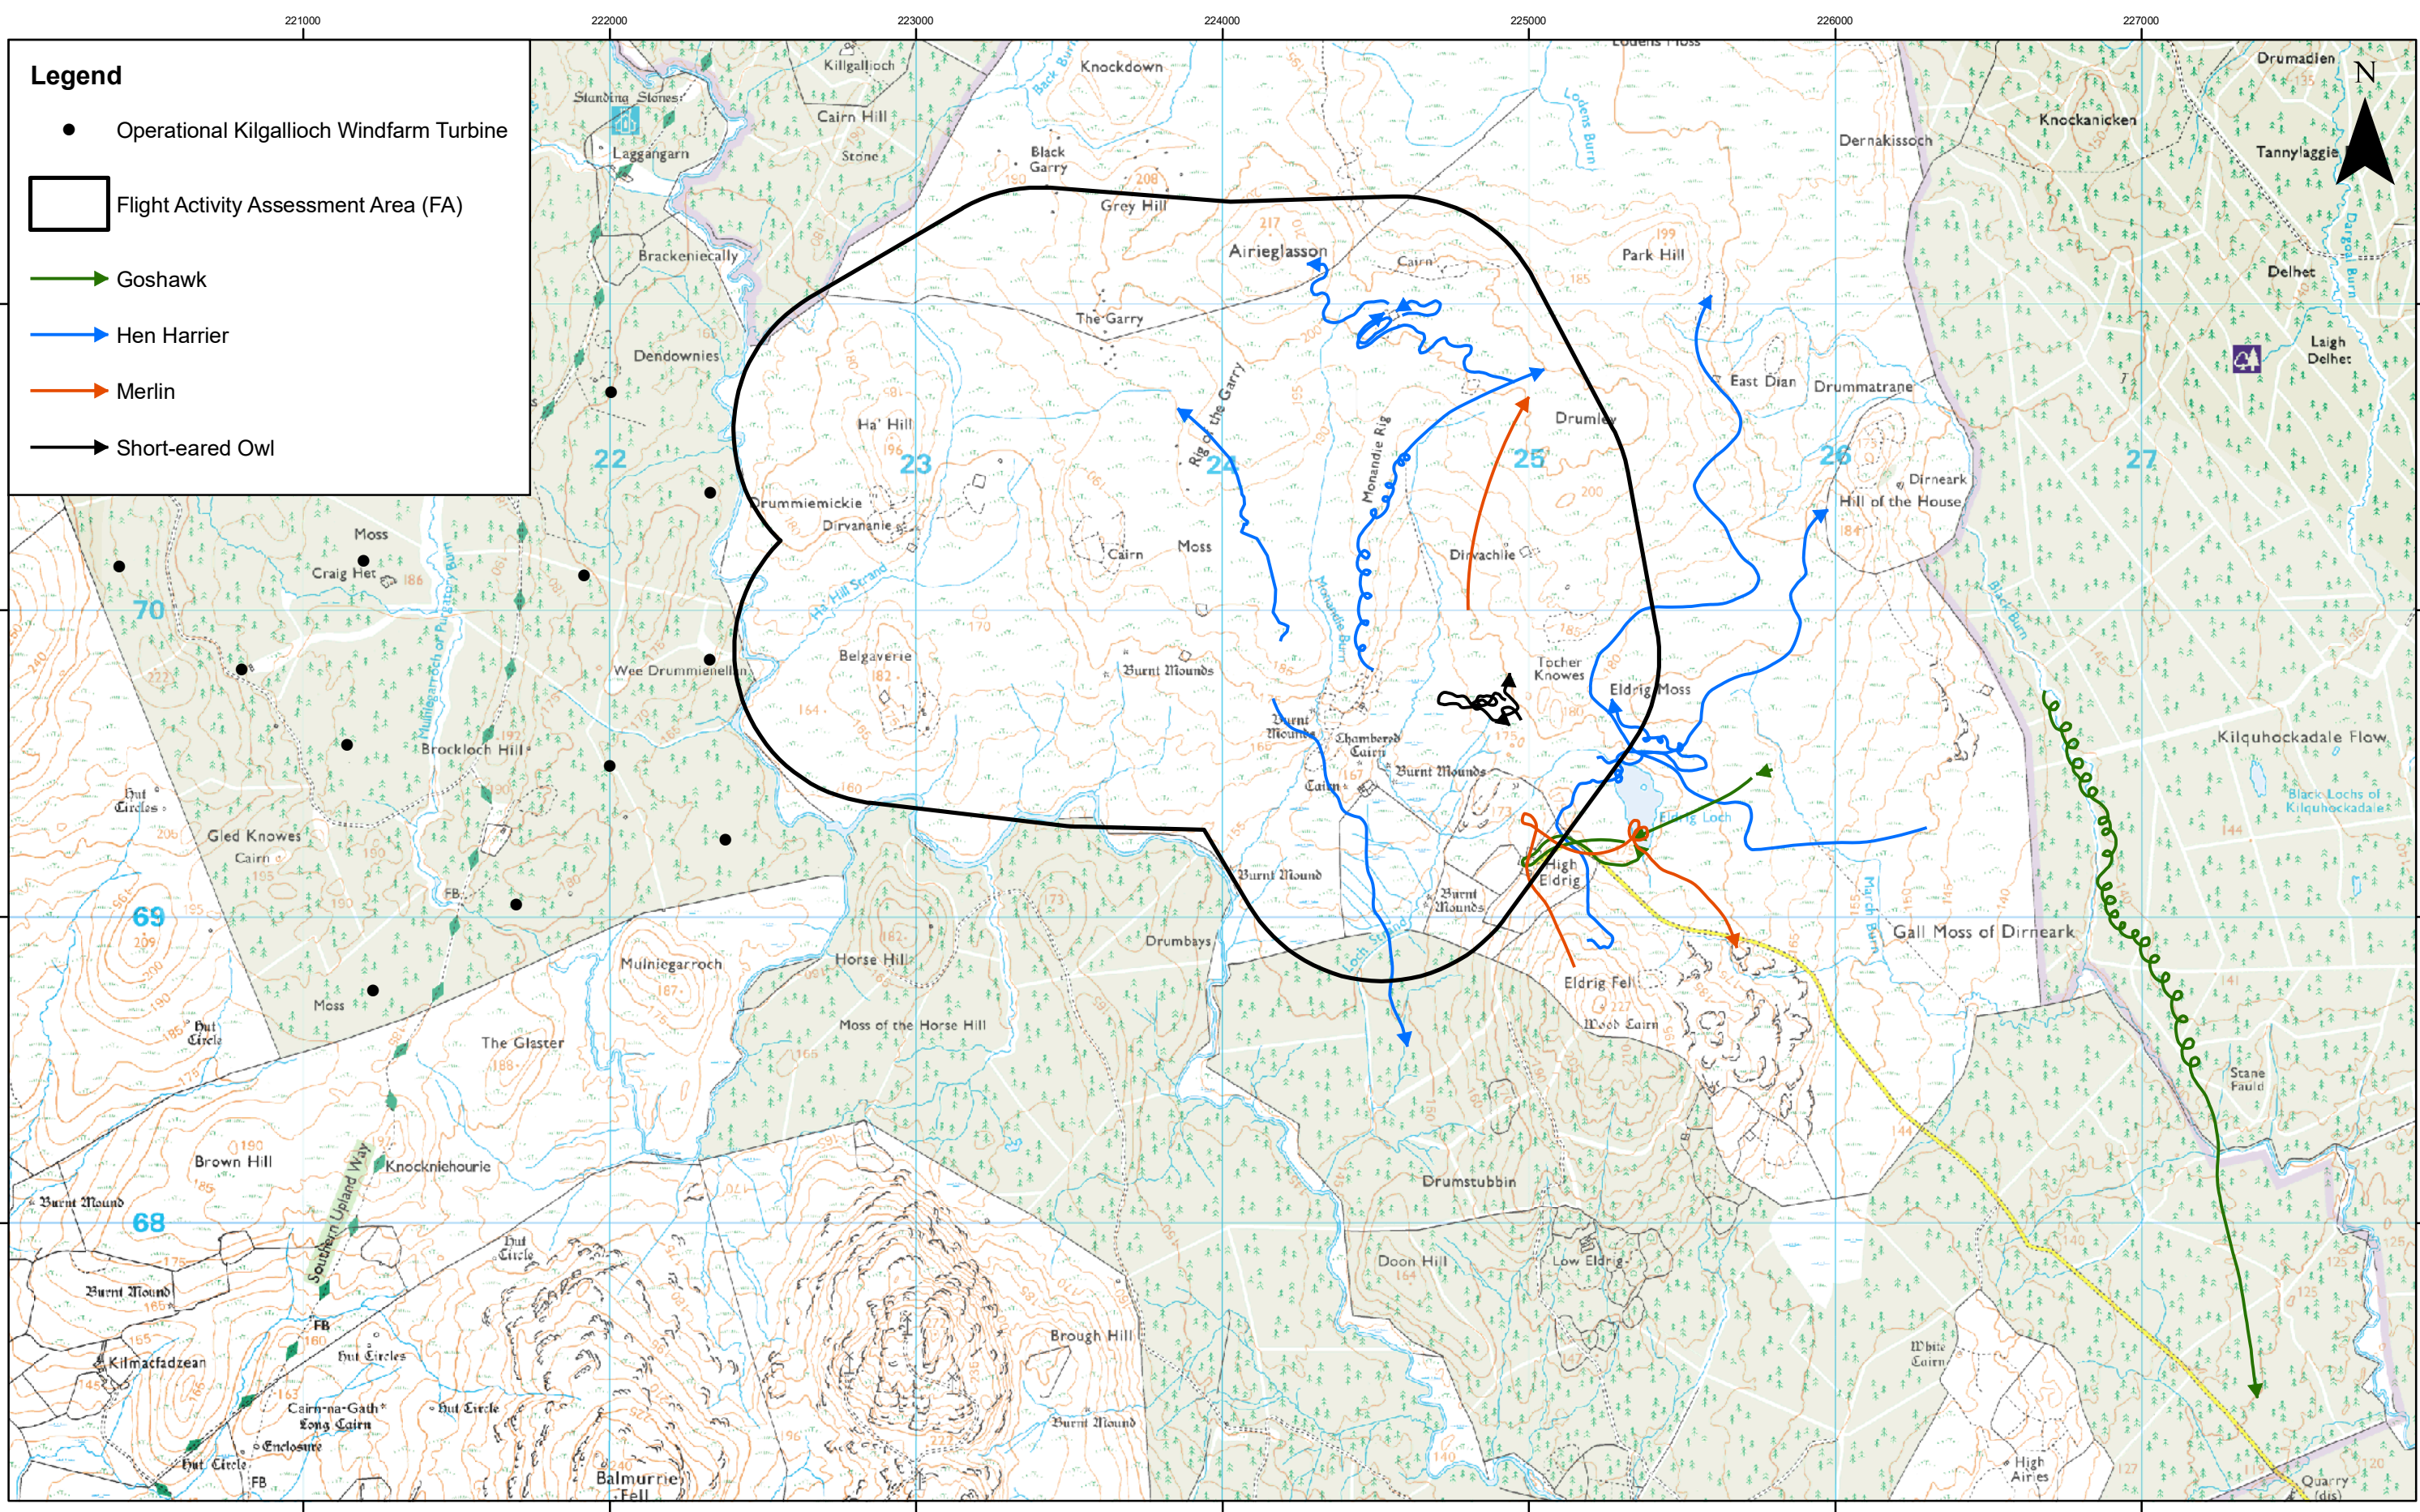

**Legend**

- Operational Kilgallioch Windfarm Turbine
- Flight Activity Assessment Area (FA)
- ➔ Goshawk
- ➔ Hen Harrier
- ➔ Merlin
- ➔ Short-eared Owl

Rev	Date	By	Comment
B	11/10/19	FL	Second Issue.
A	30/07/19	FL	First Issue.

1:20,000  
Scale @ A3

© Crown Copyright 2019. All rights reserved.  
Ordnance Survey Licence 0100031673.

**Kilgallioch Windfarm Extension**  
EIA Report  
Raptor Flights Observed from Vantage Points  
during the Non-breeding Season

Drg No	-007_EIAR	
Rev	B	Datum: OSGB36
Date	11/10/19	Projection: TM
Figure	9.4b	