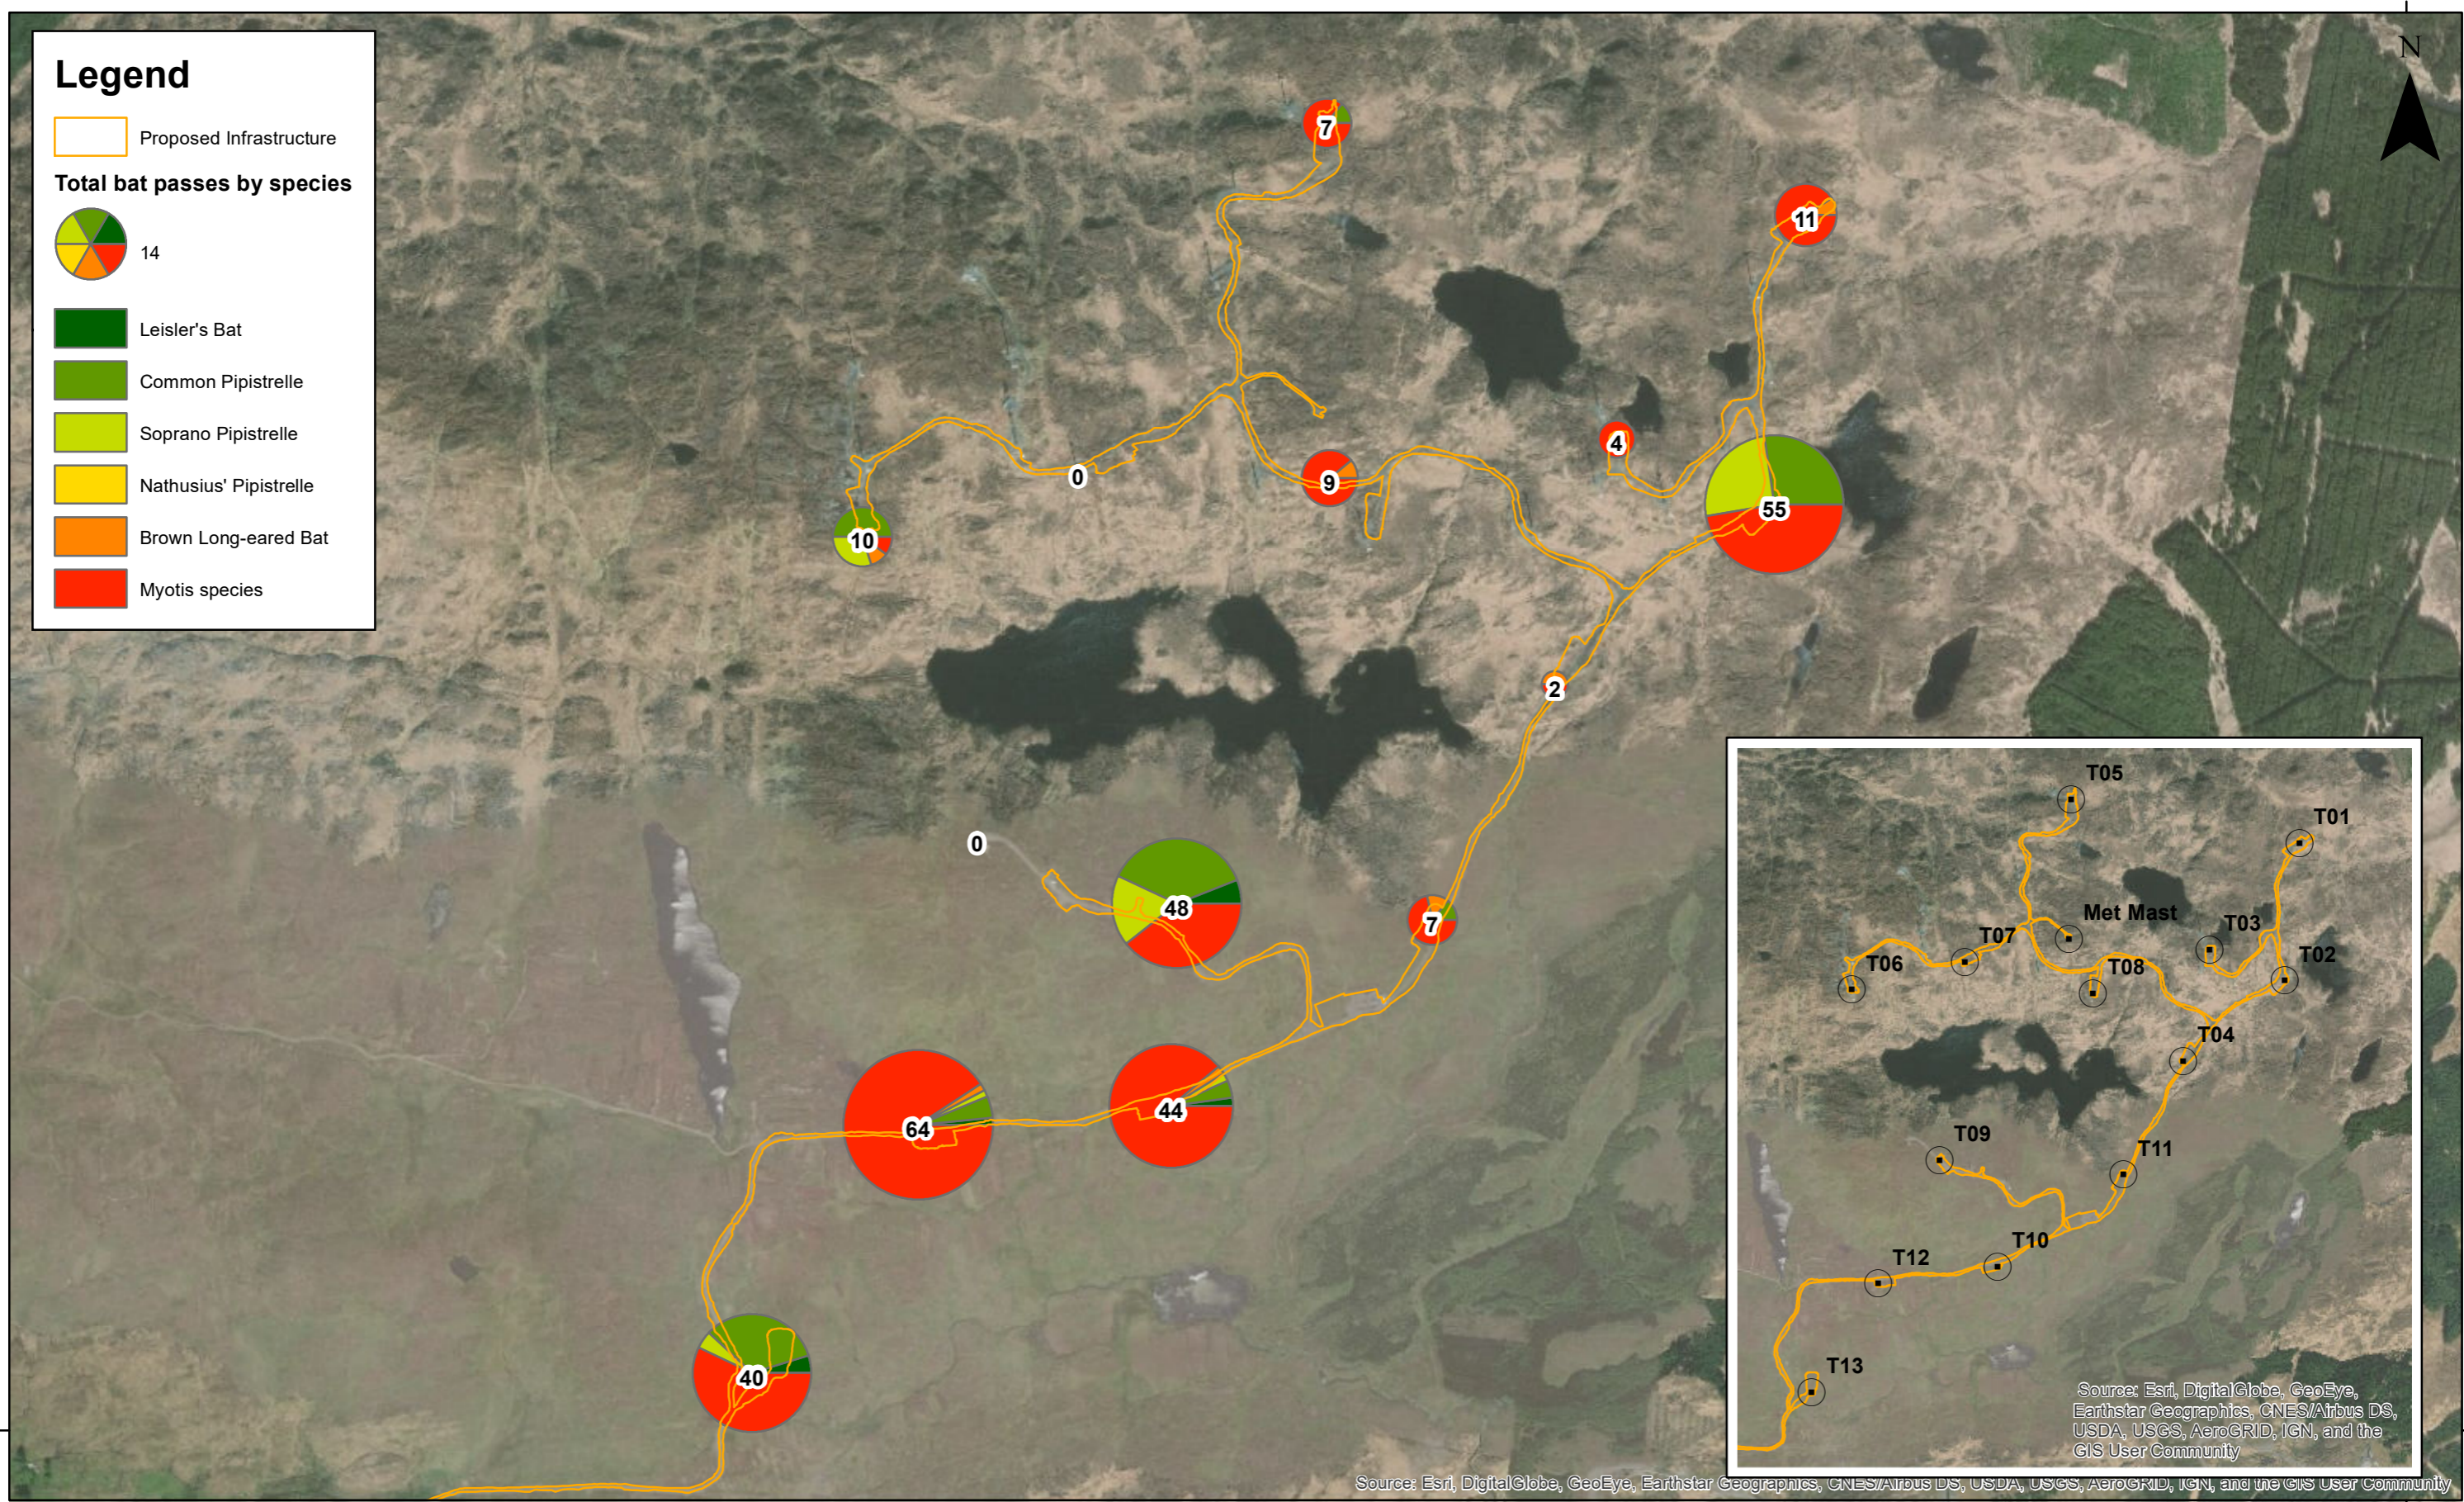

-880000

Legend

Proposed Infrastructure

Total bat passes by species

-  14
-  Leisler's Bat
-  Common Pipistrelle
-  Soprano Pipistrelle
-  Nathusius' Pipistrelle
-  Brown Long-eared Bat
-  Myotis species

Source: Esri, DigitalGlobe, GeoEye, Earthstar Geographics, CNES/Airbus DS, USDA, USGS, AeroGRID, IGN, and the GIS User Community

-880000

7300000

7300000

| Rev | Date | By | Comment |
|-----|----------|----|--------------|
| A | 17/12/19 | WW | First Issue. |

1:20,000
Scale @ A3

Source: Esri, DigitalGlobe, GeoEye, Earthstar Geographics, CNES/Airbus DS, USDA, USGS, AeroGRID, IGN, and the GIS User Community

Barnesmore Windfarm Repowering

6.15 - Total bat passes by species Autumn

| | | |
|--------|--------------------------|----------------|
| Drg No | EIAR Chap 6 Biodiversity | |
| Rev | A | Datum: TM65 |
| Date | 17/12/19 | Projection: TM |
| Figure | 6.15 | |