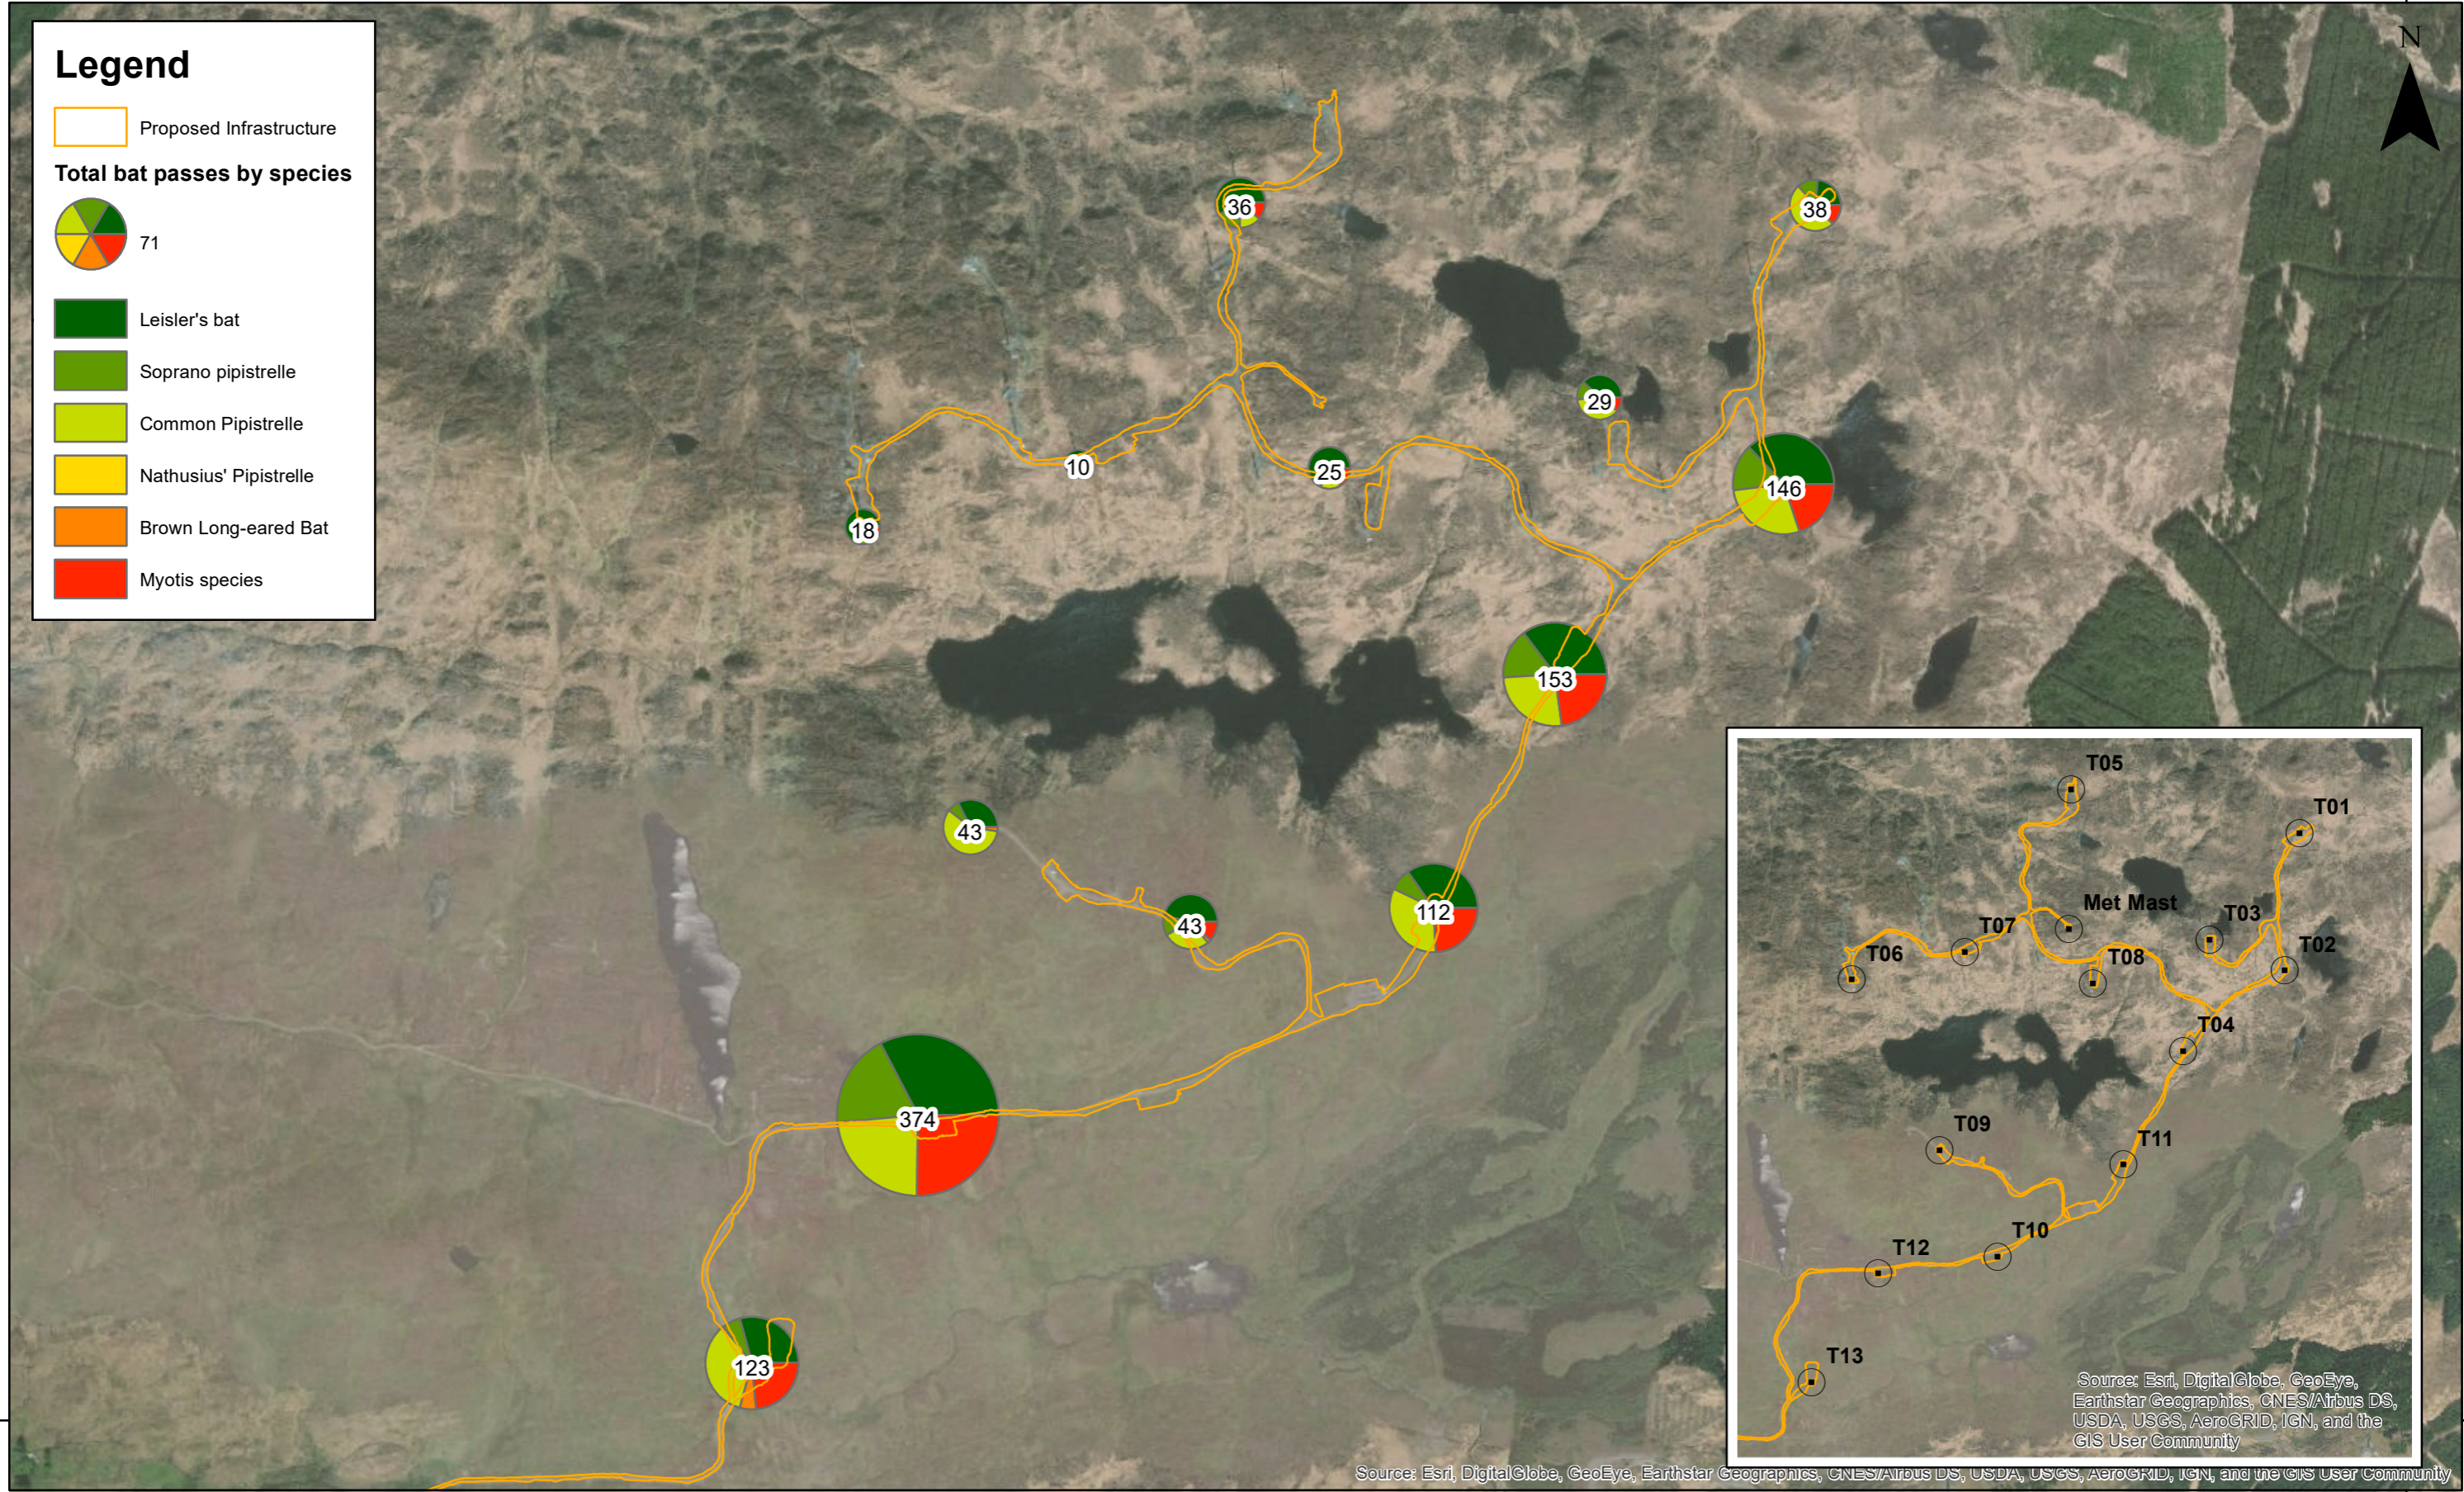

-880000

Legend

Proposed Infrastructure

Total bat passes by species

-  71
-  Leisler's bat
-  Soprano pipistrelle
-  Common Pipistrelle
-  Nathusius' Pipistrelle
-  Brown Long-eared Bat
-  Myotis species

7300000

7300000

-880000

Rev	Date	By	Comment
A	17/12/19	WW	First Issue.

1:20,000
Scale @ A3

Source: Esri, DigitalGlobe, GeoEye, Earthstar Geographics, CNES/Airbus DS, USDA, USGS, AeroGRID, IGN, and the GIS User Community

Barnesmore Windfarm Repowering

6.14 - Total bat passes by species Summer

Drg No	EIAR Chap 6 Biodiversity	
Rev	A	Datum: TM65
Date	17/12/19	Projection: TM
Figure	6.14	

Source: Esri, DigitalGlobe, GeoEye, Earthstar Geographics, CNES/Airbus DS, USDA, USGS, AeroGRID, IGN, and the GIS User Community

Source: Esri, DigitalGlobe, GeoEye, Earthstar Geographics, CNES/Airbus DS, USDA, USGS, AeroGRID, IGN, and the GIS User Community