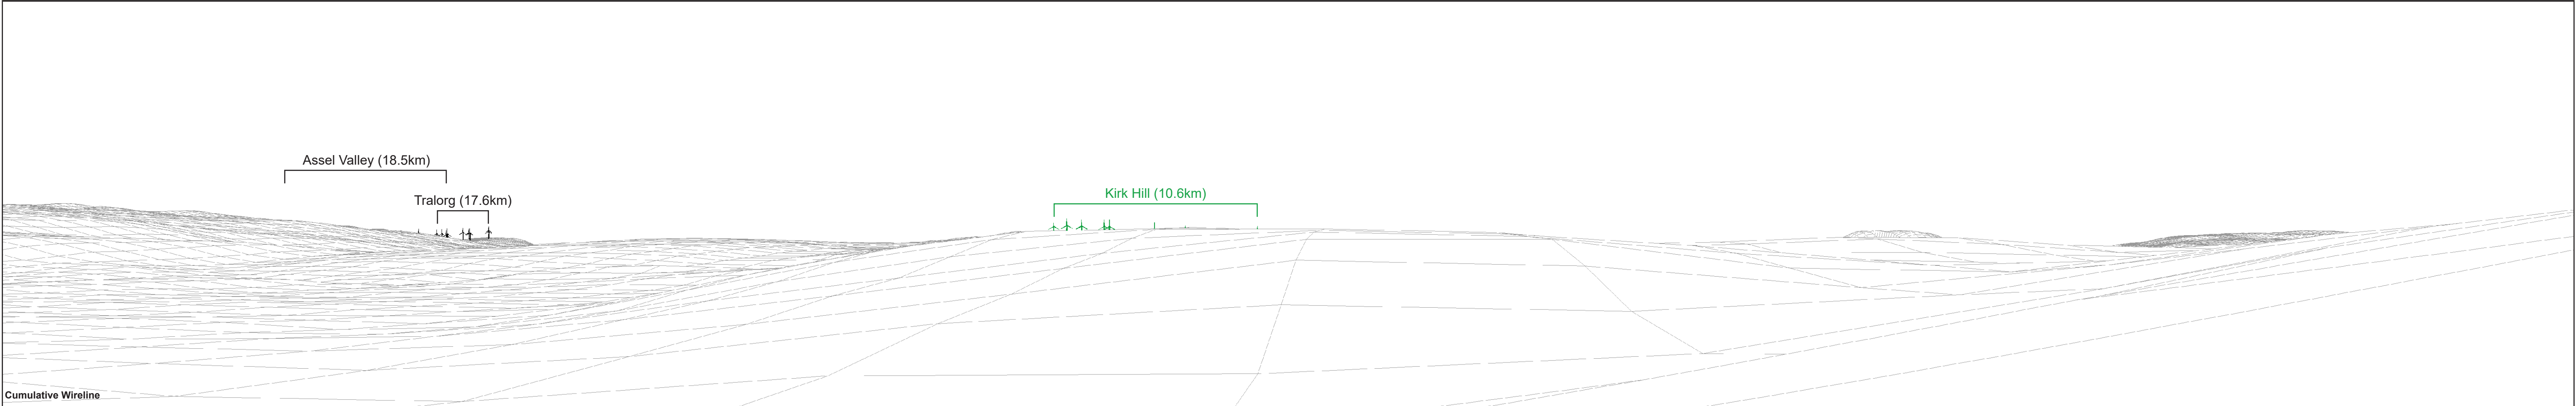

Carrick Windfarm
Figure 5.26a: Viewpoint 10 - Blairquhan, Kirkmichael Road

Drg No	CARRICK_WSP_I_106
Rev	E
Date	23/09/2021
Scale	1:25,000 @ A3

Viewpoint OS Grid Reference: 237182, 606612	Horizontal Field of View: 90° (cylindrical projection)	Photographic Equipment: Nikon D750, 50mm Lens	Paper Size: 841 x 297mm
Eye Level: 121.5m	Nearest Turbine: 7.42km	Date and Time Taken: 09/09/2020, 17:07	Image Size: 820 x 130mm
Direction of View: 177°	Principal Viewing Distance: 812.5mm	Camera Height: 1.5m AGL	

Legend:		
■ Proposed Development	■ Consented Windfarms	■ Scoping Windfarms
■ Operational Windfarms	■ Application Windfarms	

Figure 5.26b
Viewpoint 10: Blairquhan, Kirkmichael Road
Carrick Windfarm

Viewpoint OS Grid Reference: 237182, 606612	Horizontal Field of View: 90° (cylindrical projection)	Photographic Equipment: Nikon D750, 50mm Lens	Paper Size: 841 x 297mm
Eye Level: 121.5m	Nearest Turbine: 7.42km	Date and Time Taken: 09/09/2020, 17:07	Image Size: 820 x 130mm
Direction of View: 267°	Principal Viewing Distance: 812.5mm	Camera Height: 1.5m AGL	

View flat at a comfortable arm's length

Viewpoint OS Grid Reference: 237182, 606612
 Eye Level: 121.5m
 Direction of View: 185°

Horizontal Field of View: 53.5° (planar projection)
 Nearest Turbine: 7.42km
 Principal Viewing Distance: 812.5mm

Viewpoint OS Grid Reference: 237182, 606612	Horizontal Field of View: 53.5° (planar projection)	Photographic Equipment: Nikon D750, 50mm Lens	Paper Size: 841 x 297mm
Eye Level: 121.5m	Nearest Turbine: 7.42km	Date and Time Taken: 09/09/2020, 17:07	Image Size: 820 x 260mm
Direction of View: 185°	Principal Viewing Distance: 812.5mm	Camera Height: 1.5m AGL	