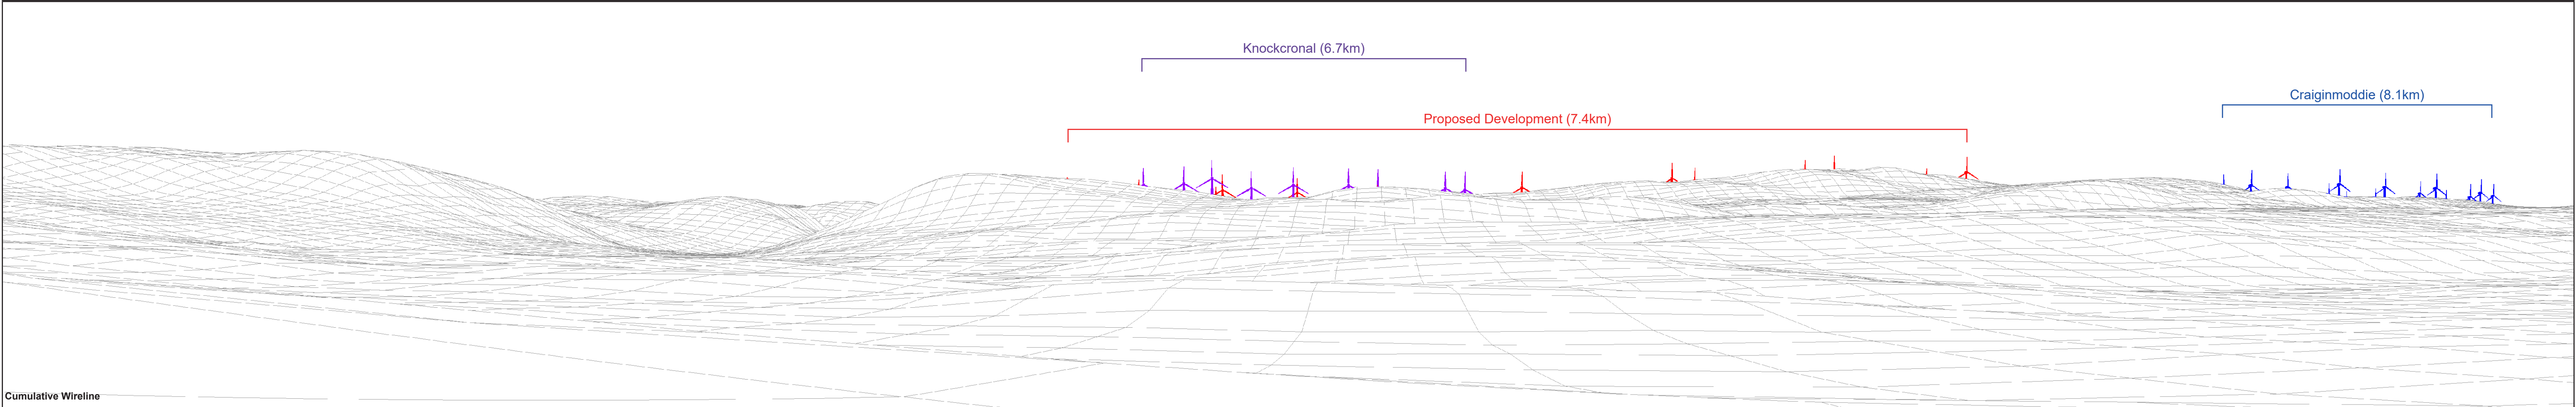

Carrick Windfarm
Figure 5.26a: Viewpoint 10 - Blairquhan, Kirkmichael Road

Drg No	CARRICK_WSP_I_106
Rev	E
Date	23/09/2021
Scale	1:25,000 @ A3

Viewpoint OS Grid Reference: 237182, 606612	Horizontal Field of View: 90° (cylindrical projection)	Photographic Equipment: Nikon D750, 50mm Lens	Paper Size: 841 x 297mm
Eye Level: 121.5m	Nearest Turbine: 7.42km	Date and Time Taken: 09/09/2020, 17:07	Image Size: 820 x 130mm
Direction of View: 177°	Principal Viewing Distance: 812.5mm	Camera Height: 1.5m AGL	

Legend:		
■ Proposed Development	■ Consented Windfarms	■ Scoping Windfarms
■ Operational Windfarms	■ Application Windfarms	

Figure 5.26b
Viewpoint 10: Blairquhan, Kirkmichael Road
Carrick Windfarm

Viewpoint OS Grid Reference: 237182, 606612	Horizontal Field of View: 90° (cylindrical projection)	Photographic Equipment: Nikon D750, 50mm Lens	Paper Size: 841 x 297mm
Eye Level: 121.5m	Nearest Turbine: 7.42km	Date and Time Taken: 09/09/2020, 17:07	Image Size: 820 x 130mm
Direction of View: 267°	Principal Viewing Distance: 812.5mm	Camera Height: 1.5m AGL	

View flat at a comfortable arm's length

Viewpoint OS Grid Reference: 237182, 606612
 Eye Level: 121.5m
 Direction of View: 185°

Horizontal Field of View: 53.5° (planar projection)
 Nearest Turbine: 7.42km
 Principal Viewing Distance: 812.5mm

Viewpoint OS Grid Reference: 237182, 606612	Horizontal Field of View: 53.5° (planar projection)	Photographic Equipment: Nikon D750, 50mm Lens	Paper Size: 841 x 297mm
Eye Level: 121.5m	Nearest Turbine: 7.42km	Date and Time Taken: 09/09/2020, 17:07	Image Size: 820 x 260mm
Direction of View: 185°	Principal Viewing Distance: 812.5mm	Camera Height: 1.5m AGL	