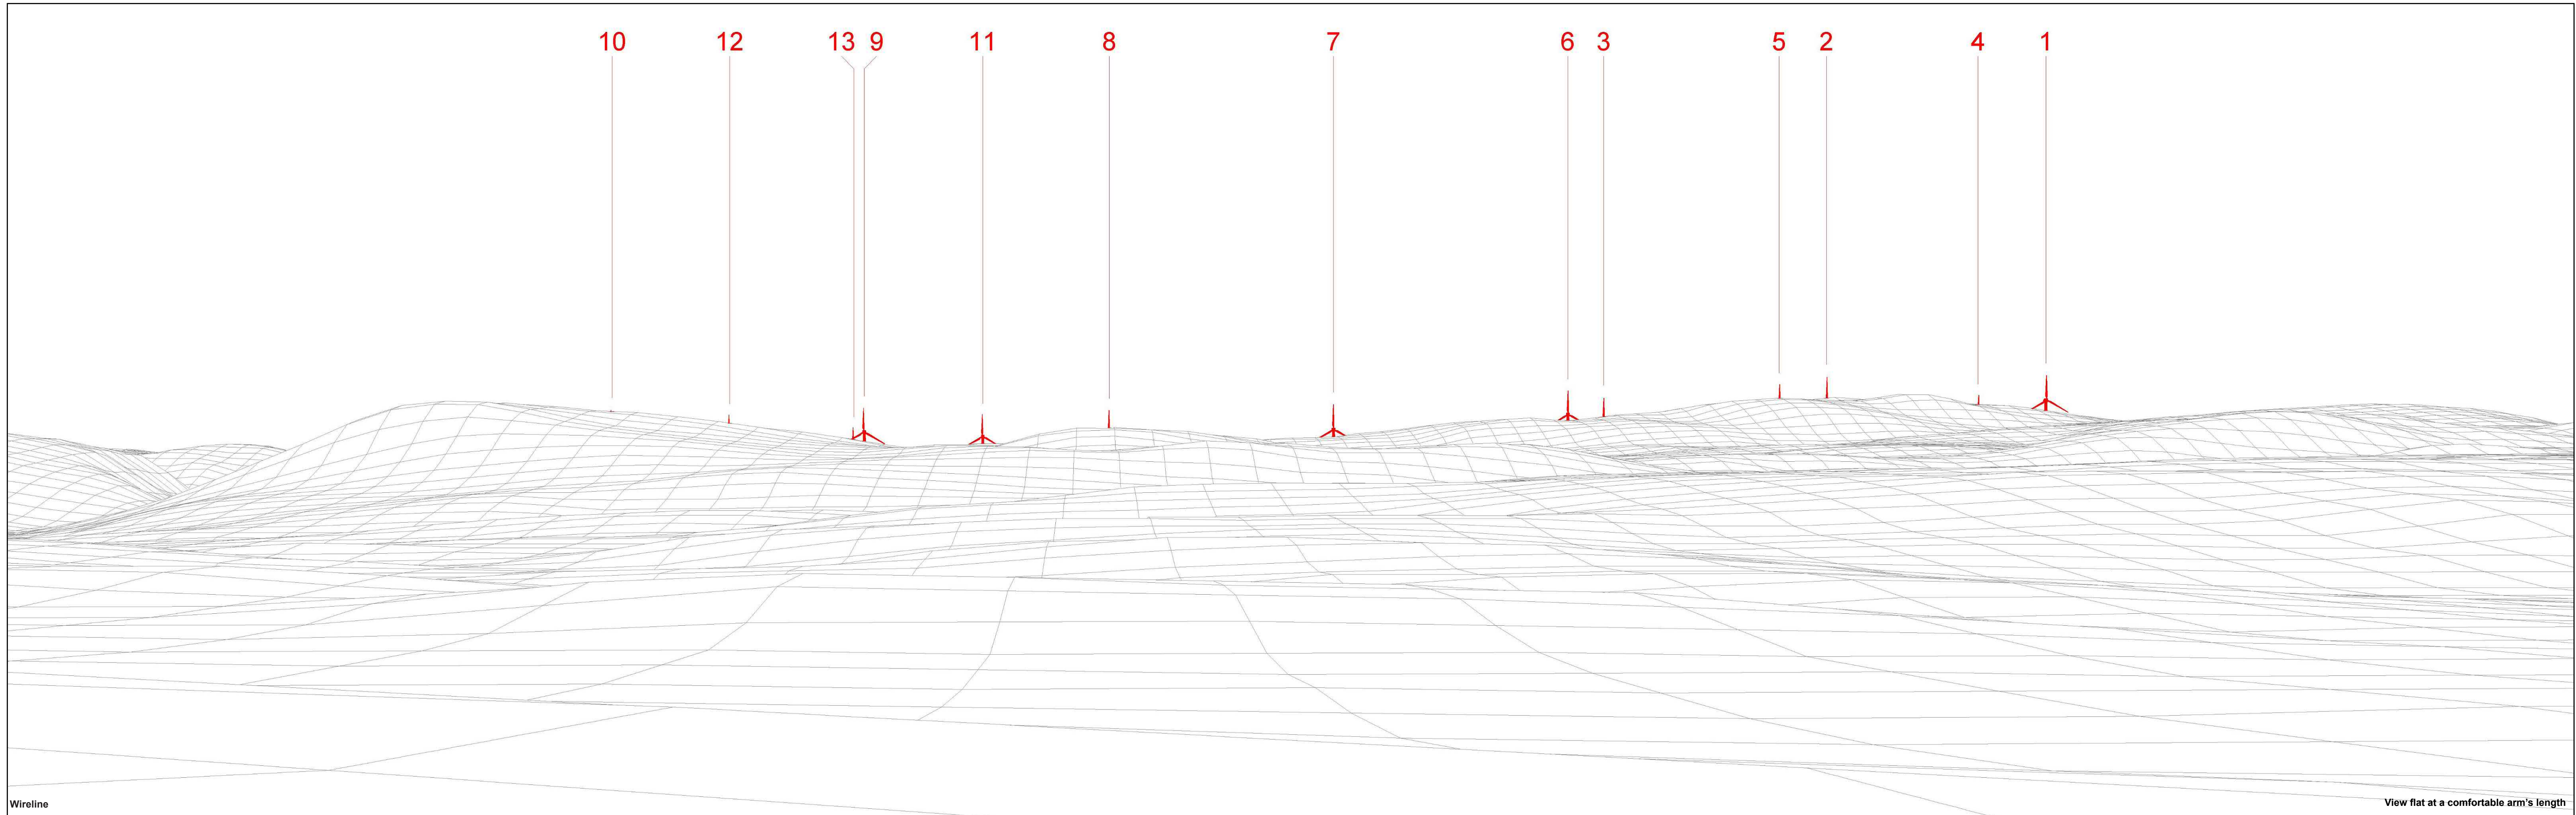

Figure 5.26c
Viewpoint 10: Blairquhan, Kirkmichael Road
Carrick Windfarm

Wireline

View flat at a comfortable arm's length

Viewpoint OS Grid Reference: 237182, 606612
Eye Level: 121.5m
Direction of View: 185°

Horizontal Field of View: 53.5° (planar projection)
Nearest Turbine: 7.42km
Principal Viewing Distance: 812.5mm

Paper Size: 841 x 297mm
Image Size: 820 x 260mm

Legend:
Proposed Development