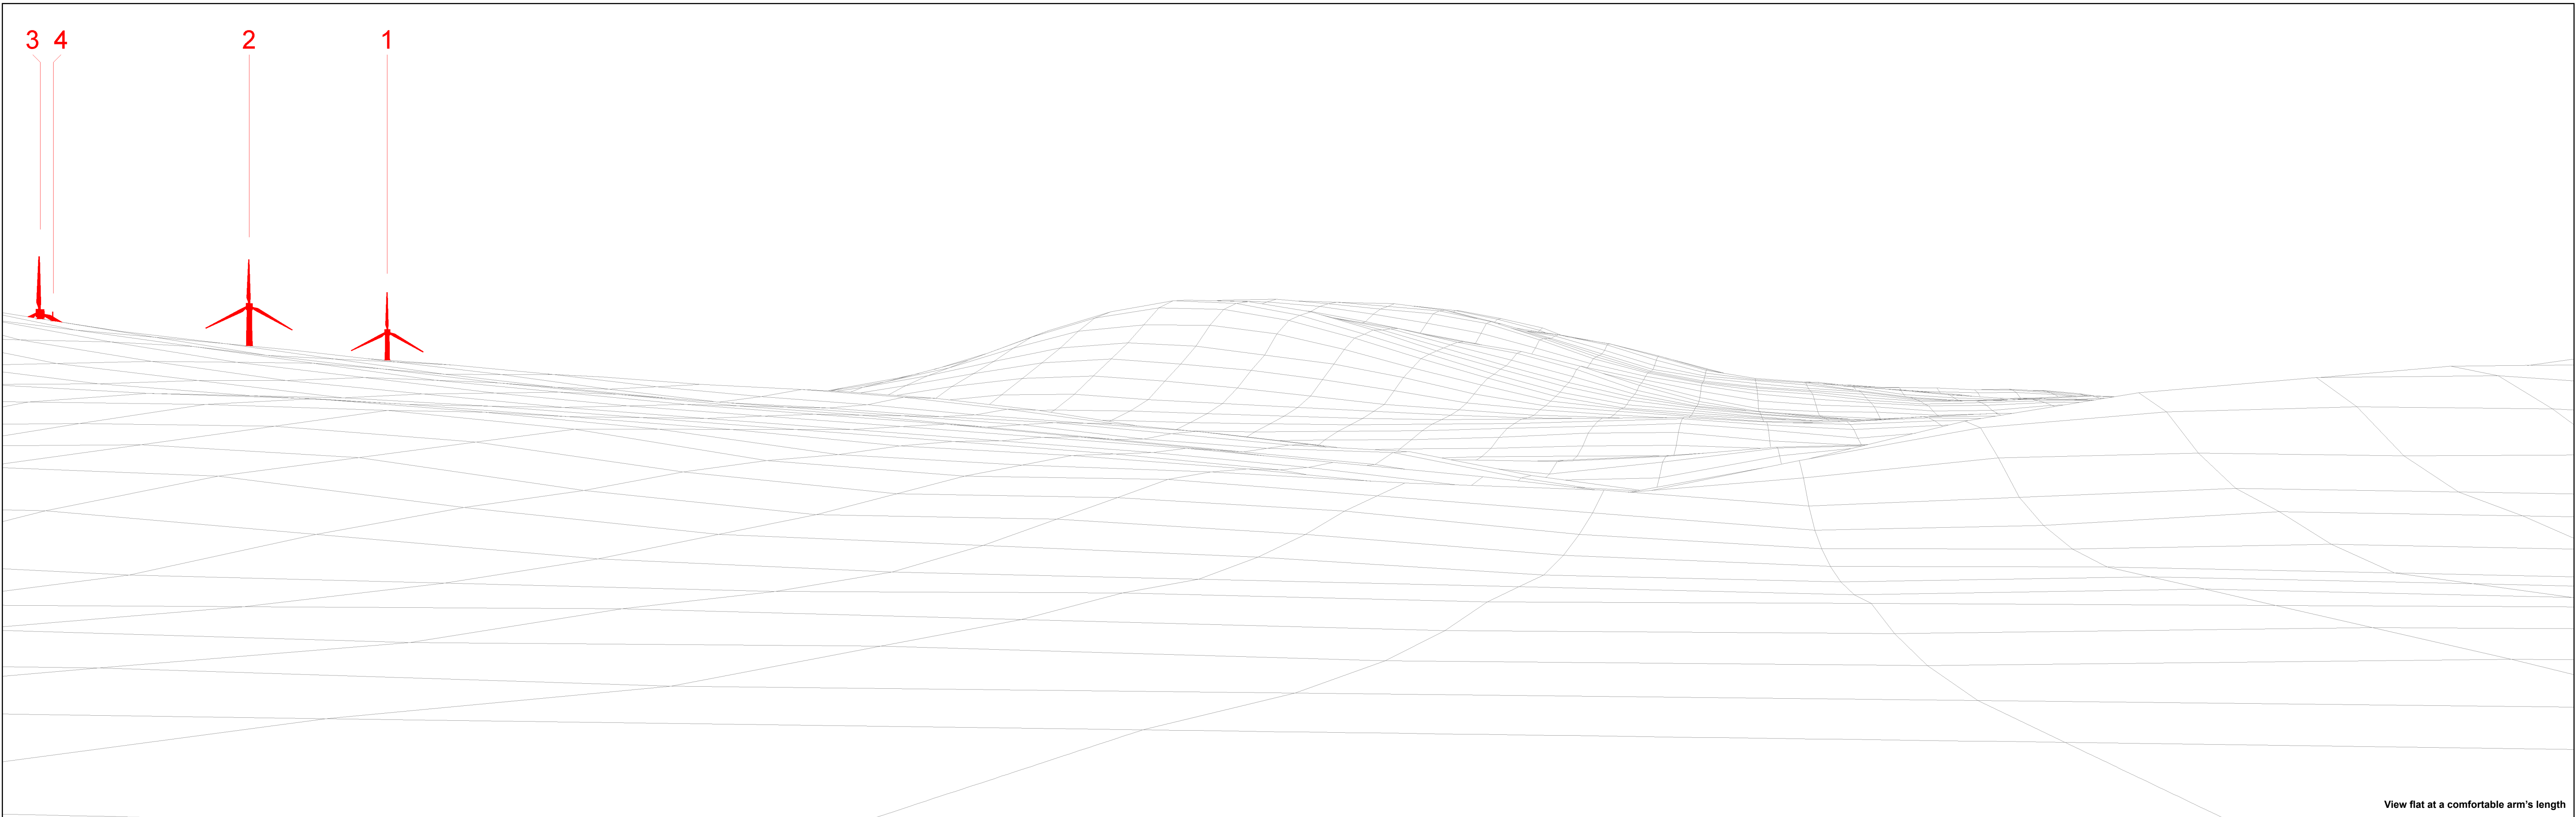

Legend:  
 Proposed Development

Figure 5.39c(AI)  
 Viewpoint 23: Craigenallie, Straiton  
**Carrick Windfarm**

Proposed Development Photomontage

View flat at a comfortable arm's length

Viewpoint OS Grid Reference: 238790, 601583	Horizontal Field of View: 53.5° (planar projection)	Photographic Equipment: Nikon D750, 50mm Lens	Paper Size: 841 x 297mm
Eye Level: 127.5m	Nearest Turbine: 2.87km	Date and Time Taken: 09/09/2020, 9:23	Image Size: 820 x 260mm
Direction of View: 214°	Principal Viewing Distance: 812.5mm	Camera Height:	

Figure 5.39d(AI)  
Viewpoint 23: Craigenallie, Straiton  
**Carrick Windfarm**

View flat at a comfortable arm's length

Viewpoint OS Grid Reference: 238790, 601583  
 Eye Level: 127.5m  
 Direction of View: 260°

Horizontal Field of View: 53.5° (planar projection)  
 Nearest Turbine: 2.87km  
 Principal Viewing Distance: 812.5mm

Paper Size: 841 x 297mm  
 Image Size: 820 x 260mm

█ Proposed Development

Figure 5.39e(AI)  
 Viewpoint 23: Craigenallie, Straiton  
**Carrick Windfarm**

Viewpoint OS Grid Reference: 238790, 601583  
Eye Level: 127.5m  
Direction of View: 260°

Horizontal Field of View: 53.5° (planar projection)  
Nearest Turbine: 2.87km  
Principal Viewing Distance: 812.5mm