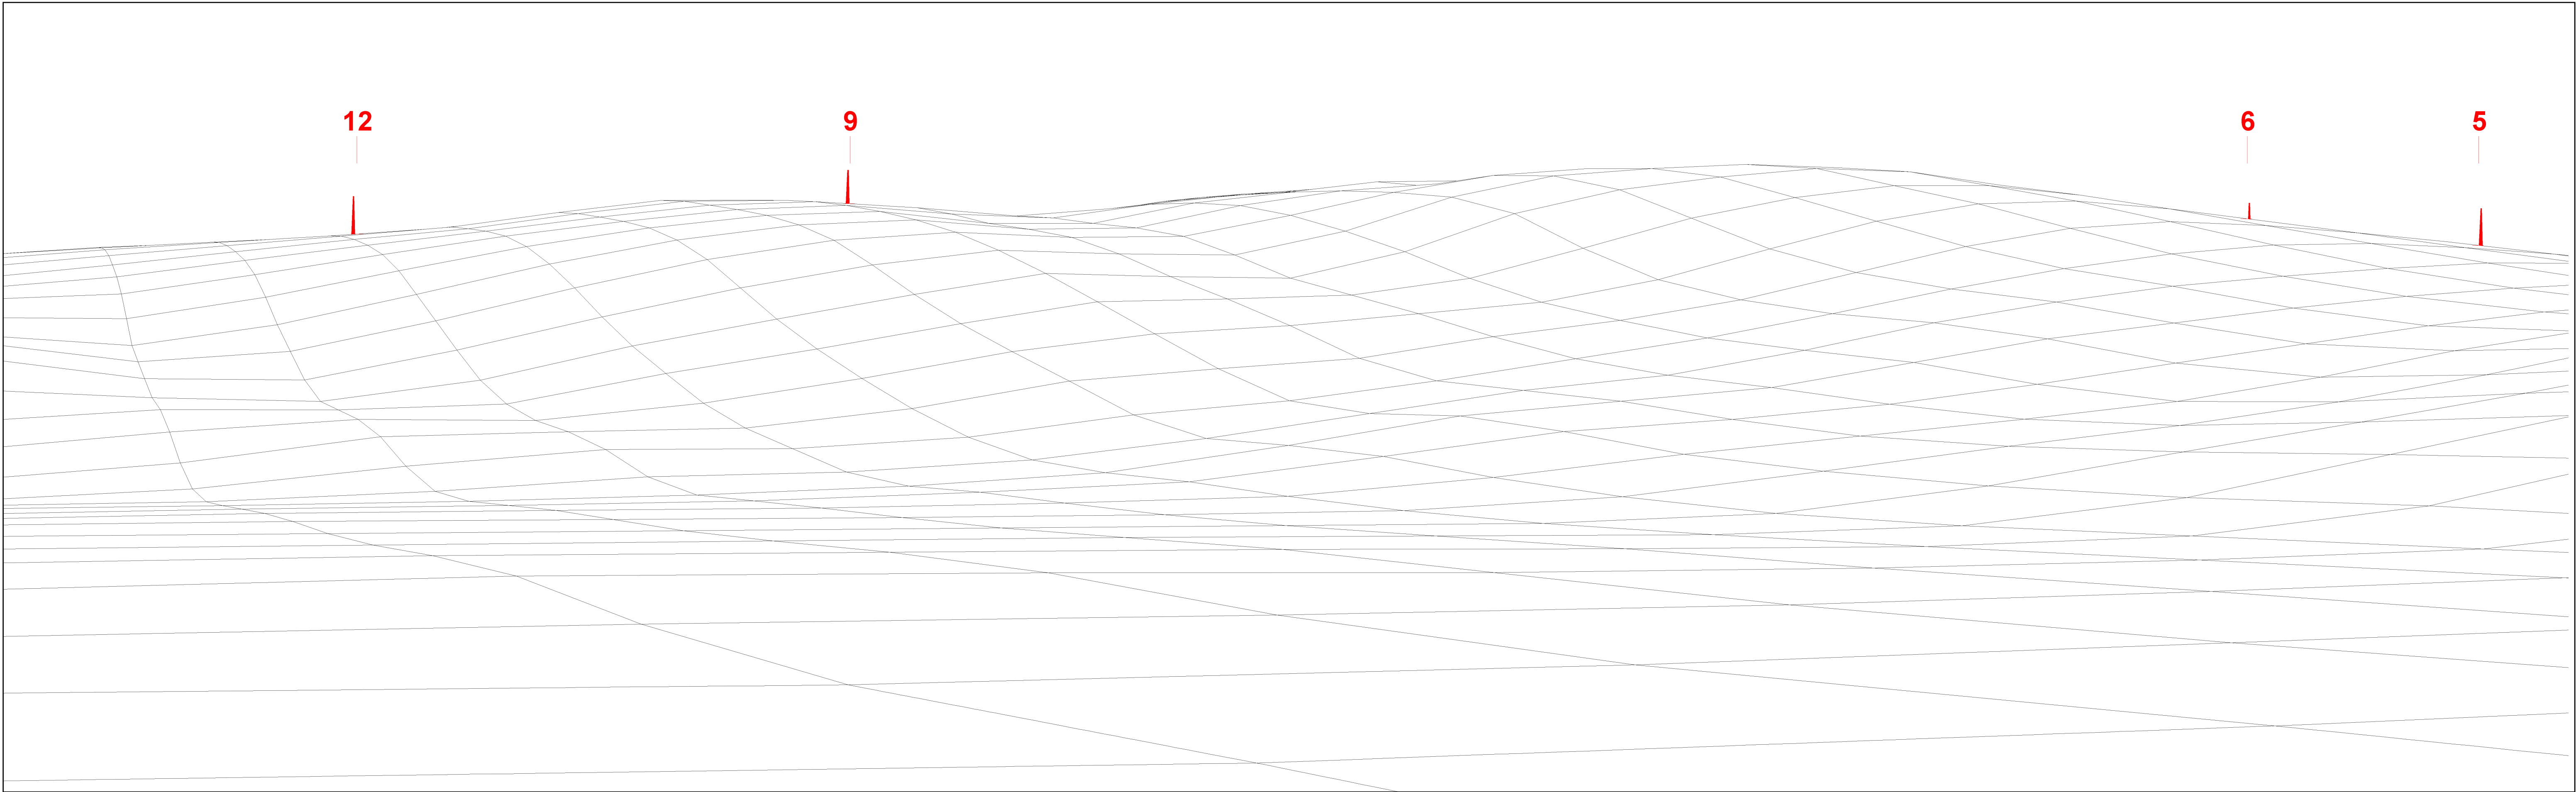

- Legend**
- Proposed Turbine Location
  - Photomontage and Wireline (53.5° HFOV)
  - Photo-panorama and Cumulative Wireline (90° HFOV)

© Crown Copyright 2023. All rights reserved.  
Ordnance Survey Licence 0100031673.

Wireline

View flat at a comfortable arm's length

Viewpoint OS Grid Reference: 238790, 601583	Horizontal Field of View: 53.5° (planar projection)	Paper Size: 841 x 297mm
Eye Level: 127.5m	Nearest Turbine: 2.87km	Image Size: 820 x 260mm
Direction of View: 214°	Principal Viewing Distance: 812.5mm	

Horizontal Field of View: 53.5° (planar projection)  
 Nearest Turbine: 2.87km  
 Principal Viewing Distance: 812.5mm

Paper Size: 841 x 297mm  
 Image Size: 820 x 260mm

█ Proposed Development

Figure 5.39e(AI)  
 Viewpoint 23: Craigenallie, Straiton  
**Carrick Windfarm**

Viewpoint OS Grid Reference: 238790, 601583  
Eye Level: 127.5m  
Direction of View: 260°

Horizontal Field of View: 53.5° (planar projection)  
Nearest Turbine: 2.87km  
Principal Viewing Distance: 812.5mm