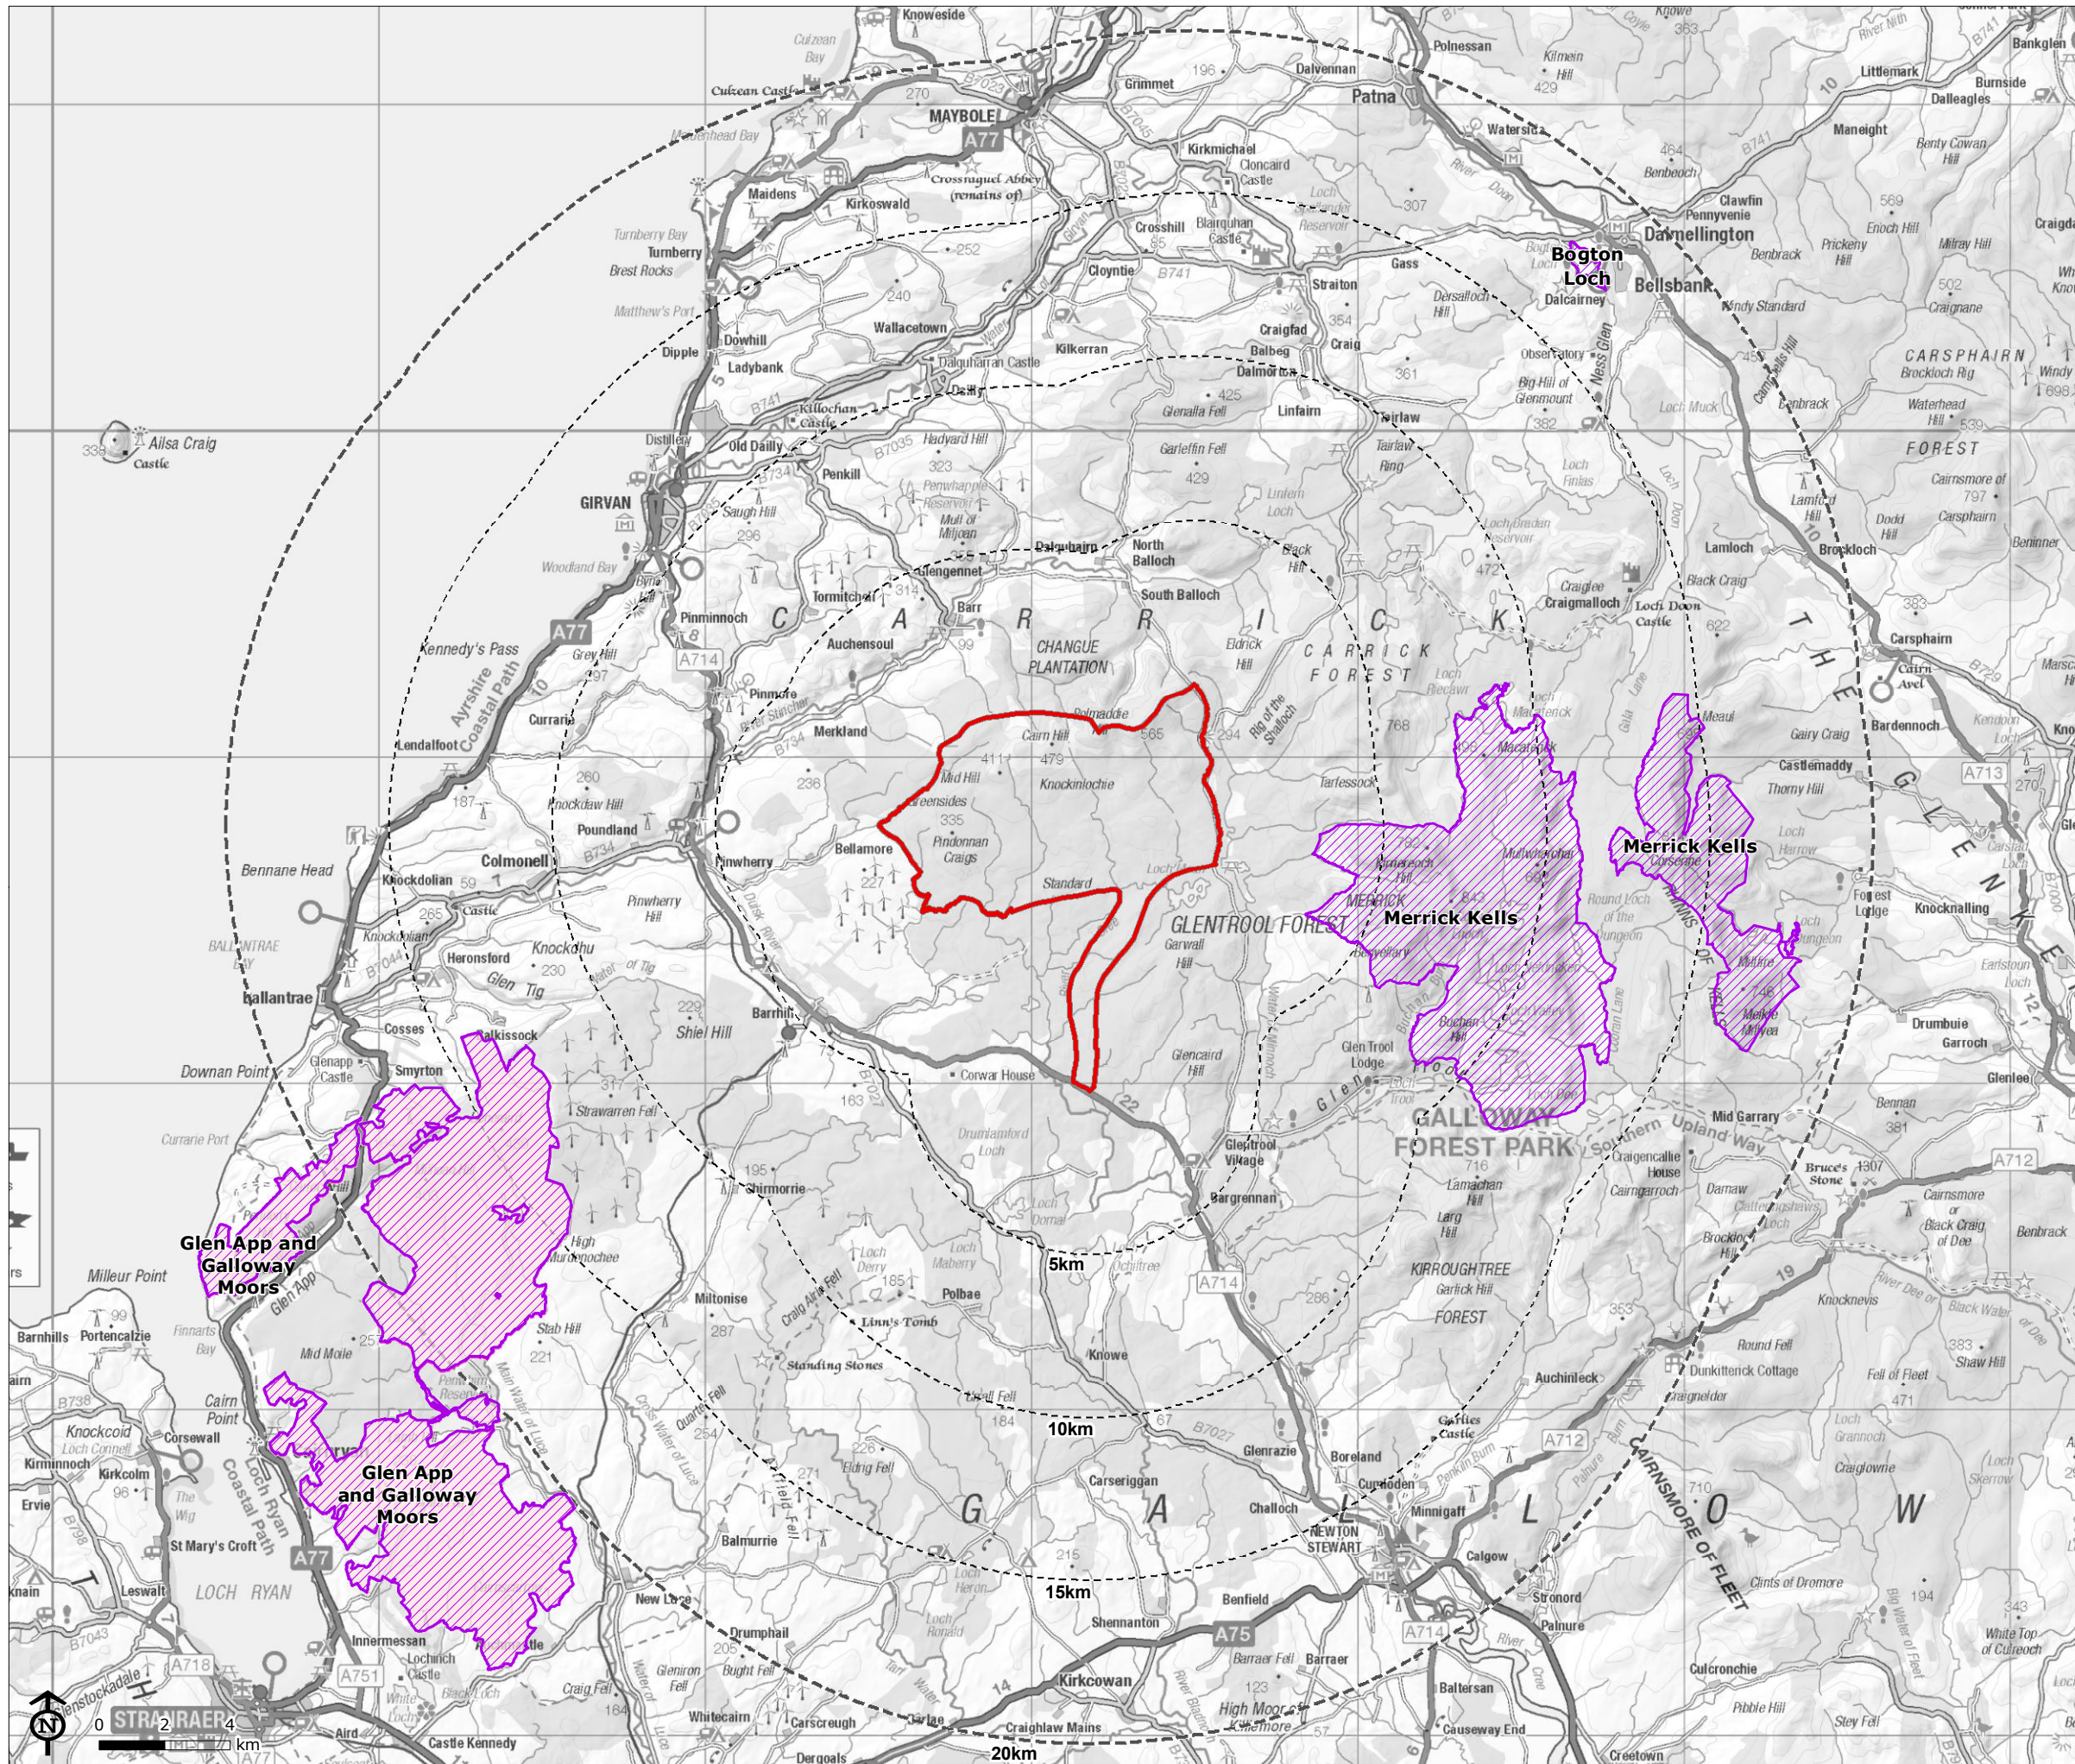

Clauchrie Windfarm Scoping Report

Figure 8.1: Ornithological Designated Sites within 20km

-  Site Boundary
-  5km Intervals from Site Boundary
-  20km Study Area
- Designated Sites within 20km**
-  Special Protection Area (SPA)
-  Site of Special Scientific Interest (SSSI)

Map Scale: 1:200,000 @ A3