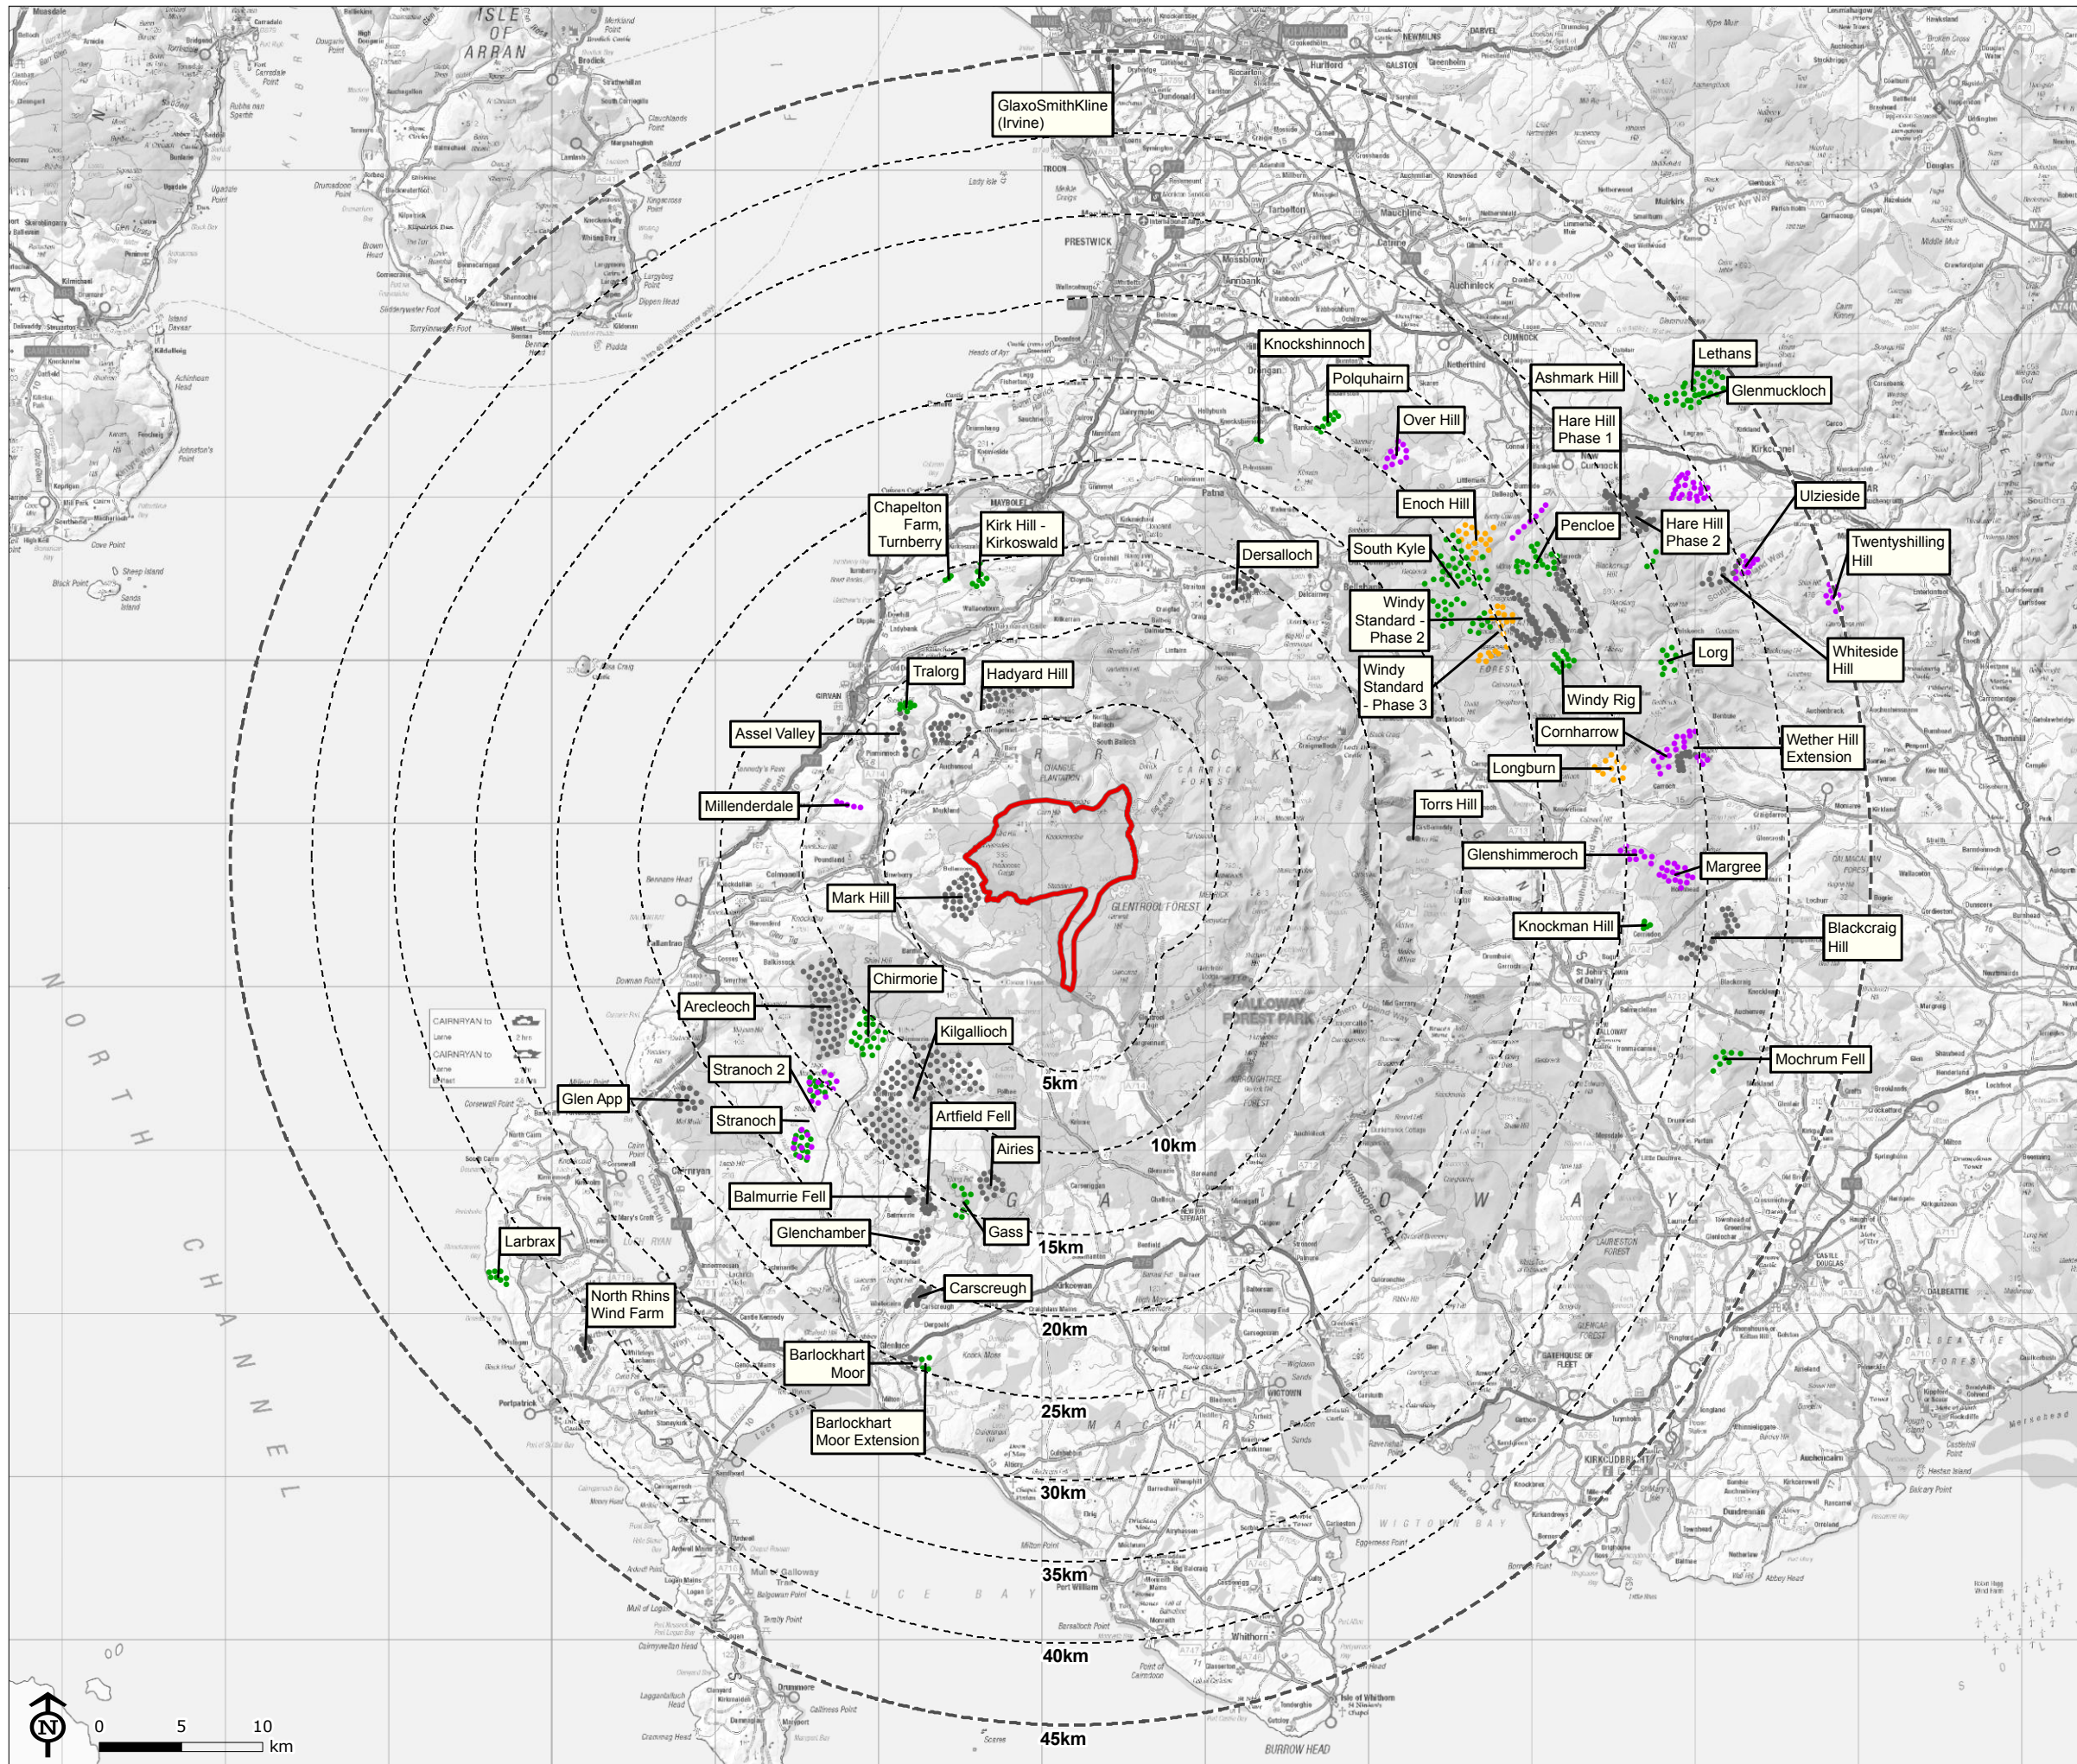

Clauchrie Windfarm Scoping Report

Figure 5.7: Cumulative LVIA Sites (45km)

- Site Boundary
 - 5km Intervals from Site Boundary
 - 45km Study Area
- Windfarm Planning Status**
- Operational/Under Construction
 - Consented
 - Application Submitted
 - Appeal/Public Inquiry

Notes:
Cumulative windfarms based on information available to LUC on 13/02/2019

The map excludes windfarms/turbines under 50m to tip height beyond 5km.

Map Scale: 1:400,000 @ A3