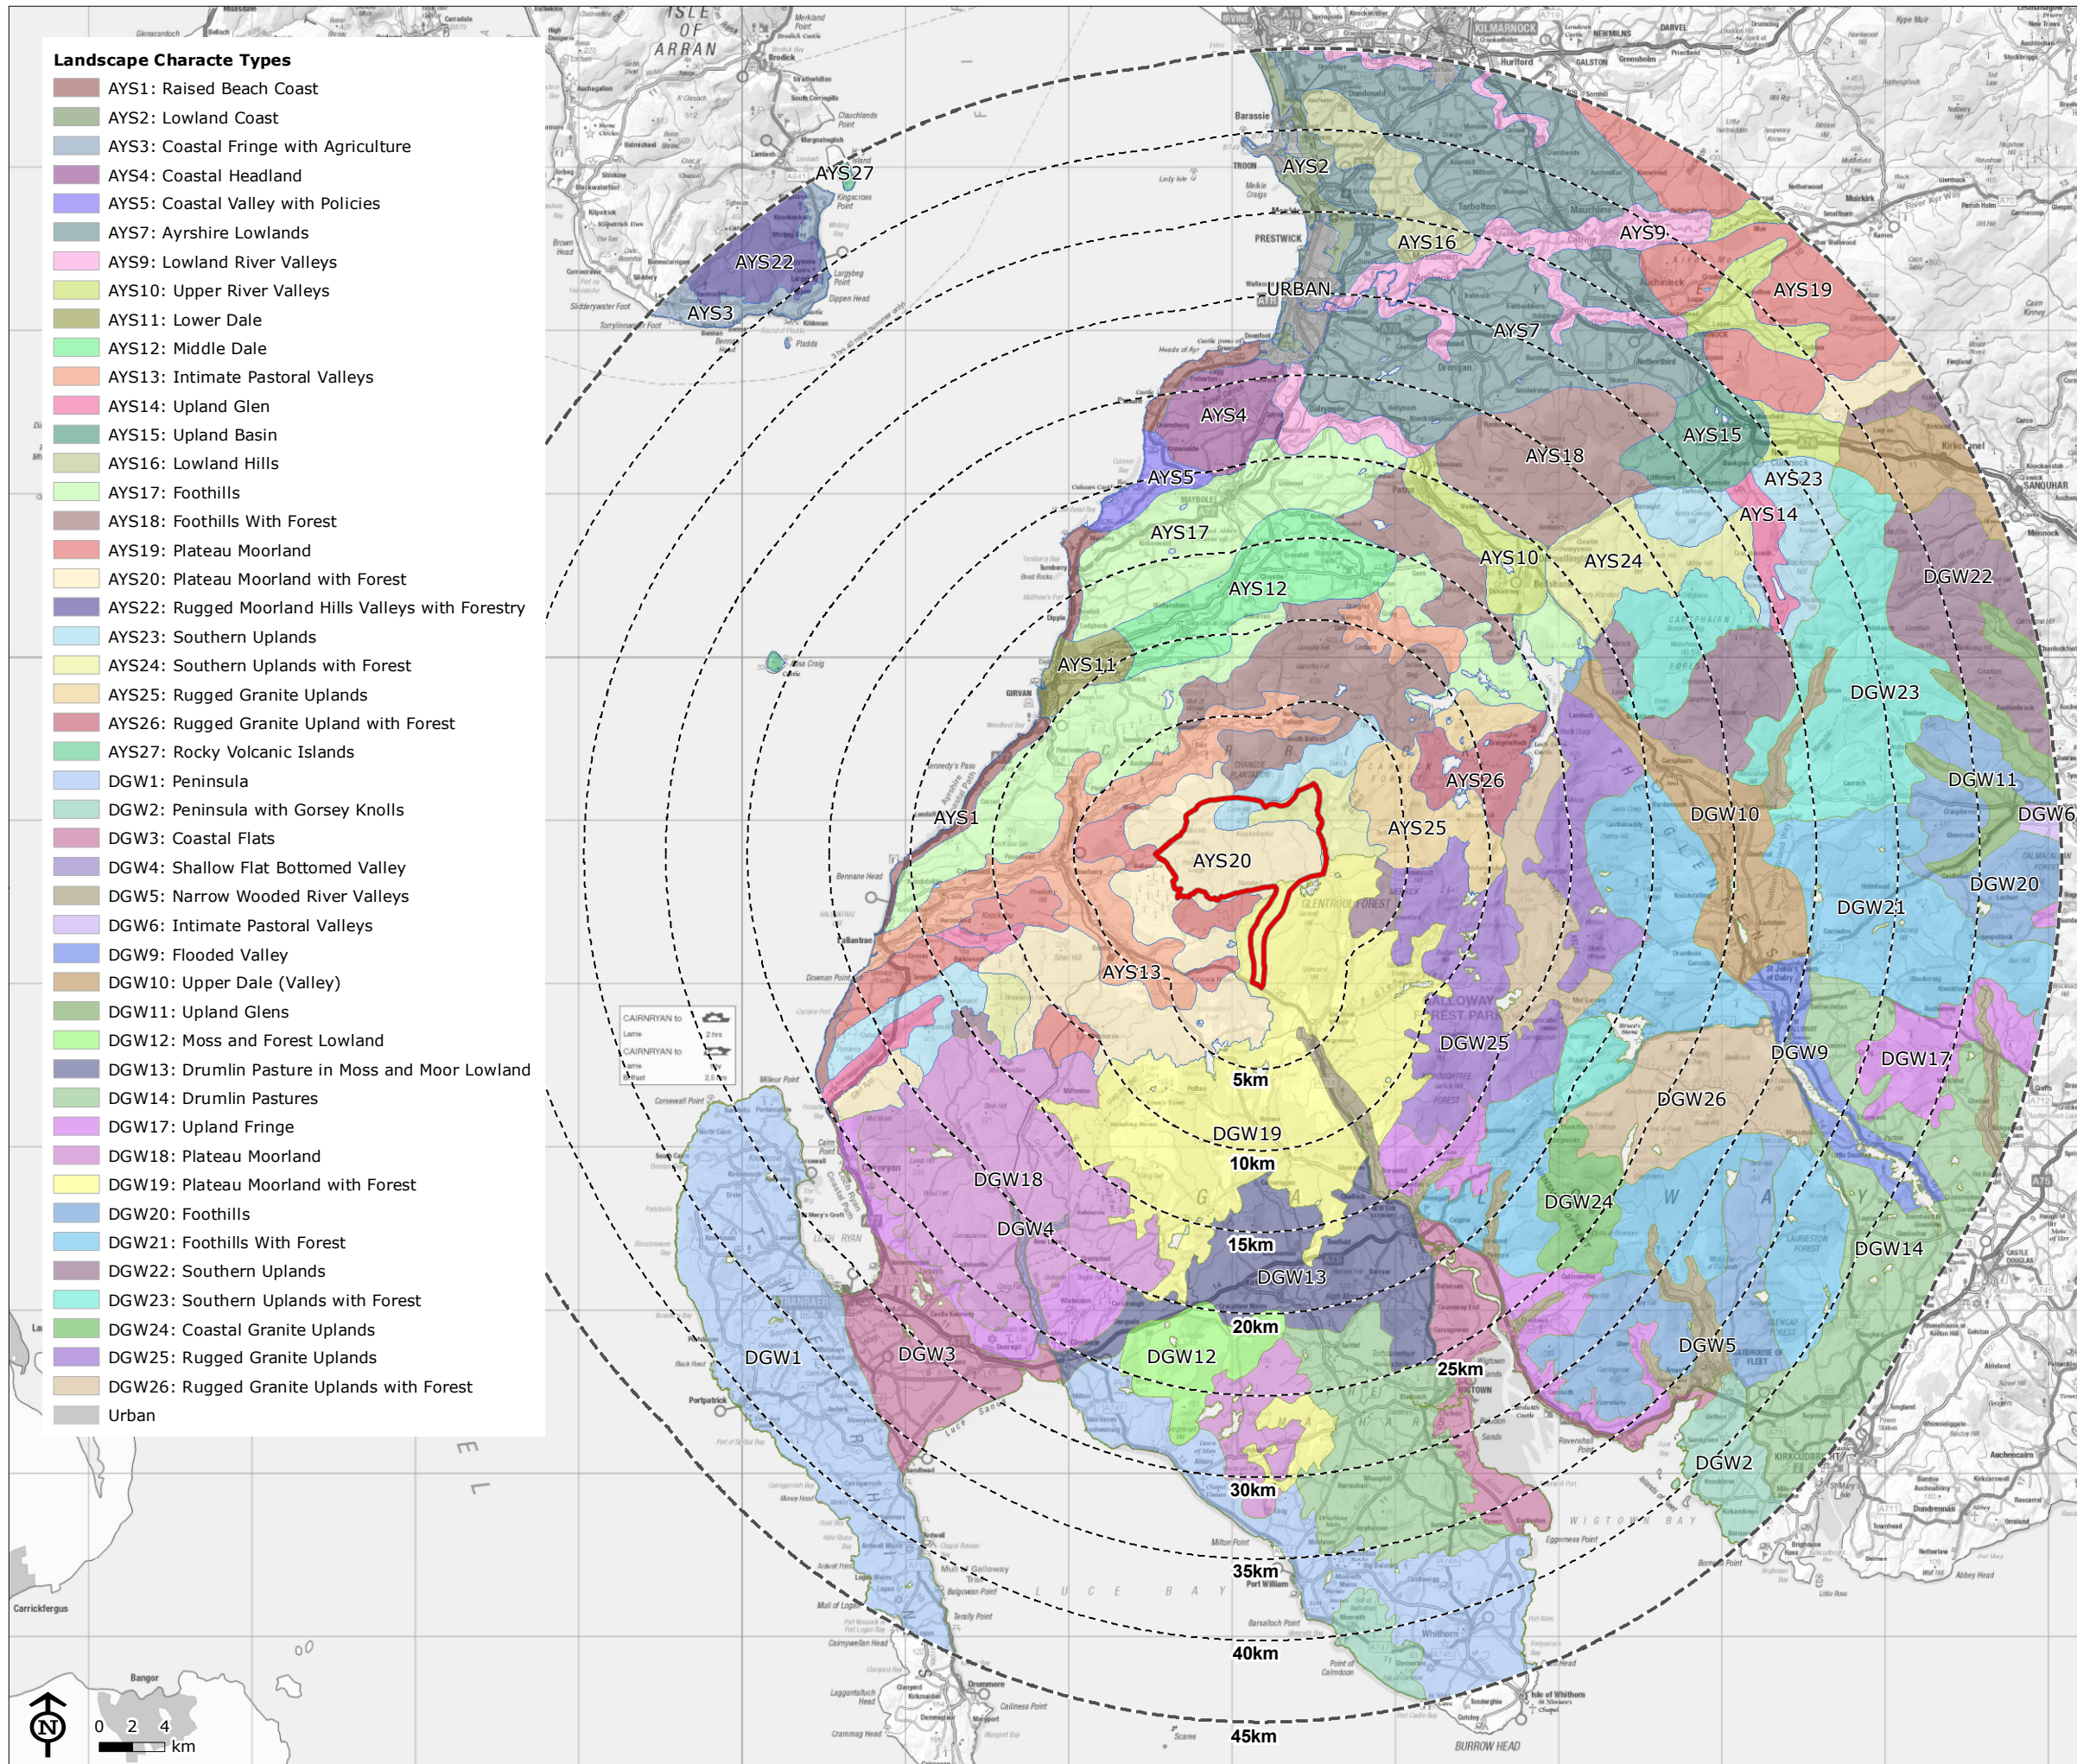

Figure 5.3: Landscape Character Types

- Site Boundary
- 5km Intervals from Site Boundary
- 45km Study Area

Landscape Character Types (LCTs)

- Ayrshire (AYS)
- Dumfries and Galloway (DGW)

Data:
LCT codes are not shown for Loch Island, Coastal Island, Inland Loch.

Map Scale: 1:400,000 @ A3