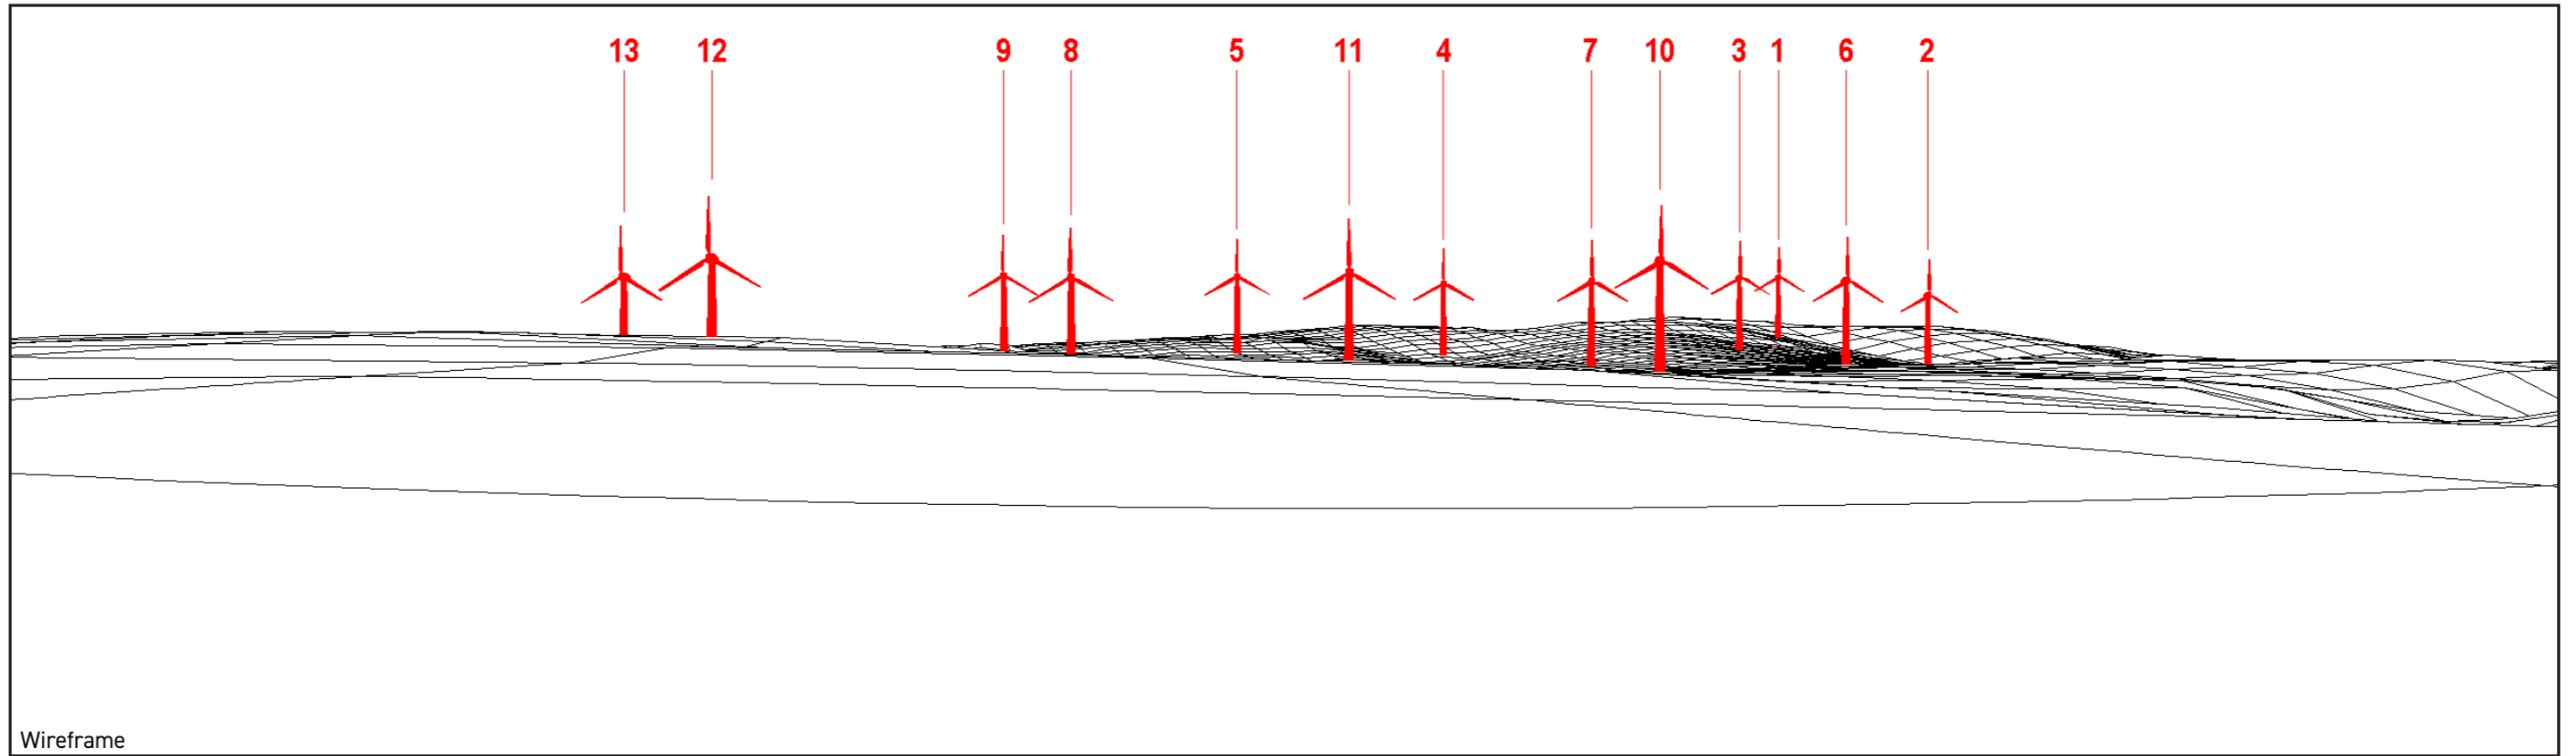

7 - Properties on eastern section of Bellfield Road, east of Railway Road

OS Reference: E281595, N634659

Direction of view: S-SW

Nearest turbine: T12 1,873m

Viewpoint Information

8 - Properties located on mid Bellfield Road, from Braehead Road to Railway Road

OS Reference: E281349, N634549

Direction of view: S-SW

Nearest turbine: T12 1,805m

Viewpoint Information
9 - Properties on Braehead Place
OS Reference: E281178, N634417
Direction of view: SW-SE
Nearest turbine: T12 1,709m

Viewpoint Information

10 - Properties on Braehead Road

OS Reference: E281149, N634575
Direction of view: SW-SE
Nearest turbine: T12 1,834m

Viewpoint Information

11 - Properties on Middlemuir Road and Belvedere Place

OS Reference: E281048, N634360

Direction of view: S-SE

Nearest turbine: T12 1,686m

Wireframe

Viewpoint Information

12 - Properties on Coalburn Road

OS Reference: E281049, N634563

Direction of view: SW-SE