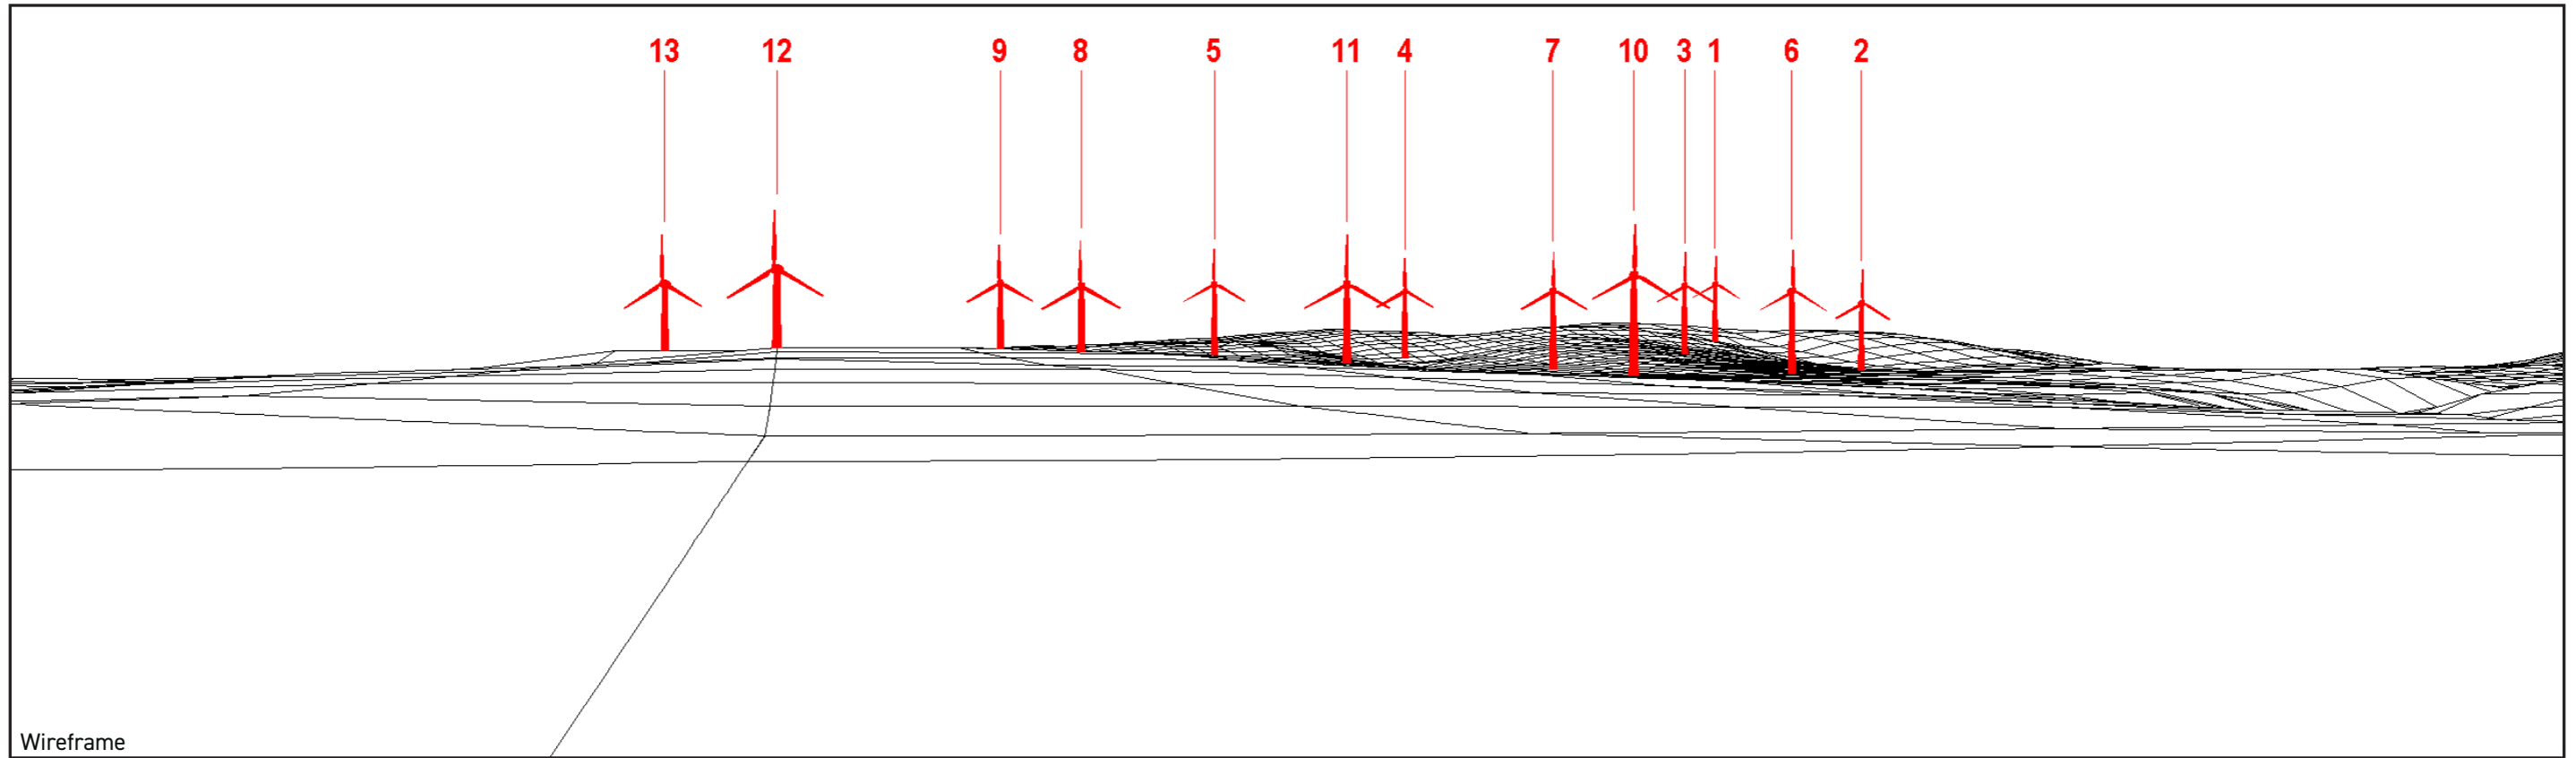

Direction of view: SW

Nearest turbine: T12 1,786m

Wireframe

Viewpoint Information
6 - Properties at Midfield Road
OS Reference: E281483, N634486
Direction of view: S-SW
Nearest turbine: T12 1,792m

Viewpoint Information

7 - Properties on eastern section of Bellfield Road, east of Railway Road

OS Reference: E281595, N634659

Direction of view: S-SW

Nearest turbine: T12 1,873m

Viewpoint Information

8 - Properties located on mid Bellfield Road, from Braehead Road to Railway Road

OS Reference: E281349, N634549

Direction of view: S-SW

Nearest turbine: T12 1,805m

Viewpoint Information
9 - Properties on Braehead Place
OS Reference: E281178, N634417
Direction of view: SW-SE
Nearest turbine: T12 1,709m

OS Reference: E281048, N634360

Direction of view: S-SE

Nearest turbine: T12 1,686m

Wireframe

Viewpoint Information

12 - Properties on Coalburn Road

OS Reference: E281049, N634563

Direction of view: SW-SE