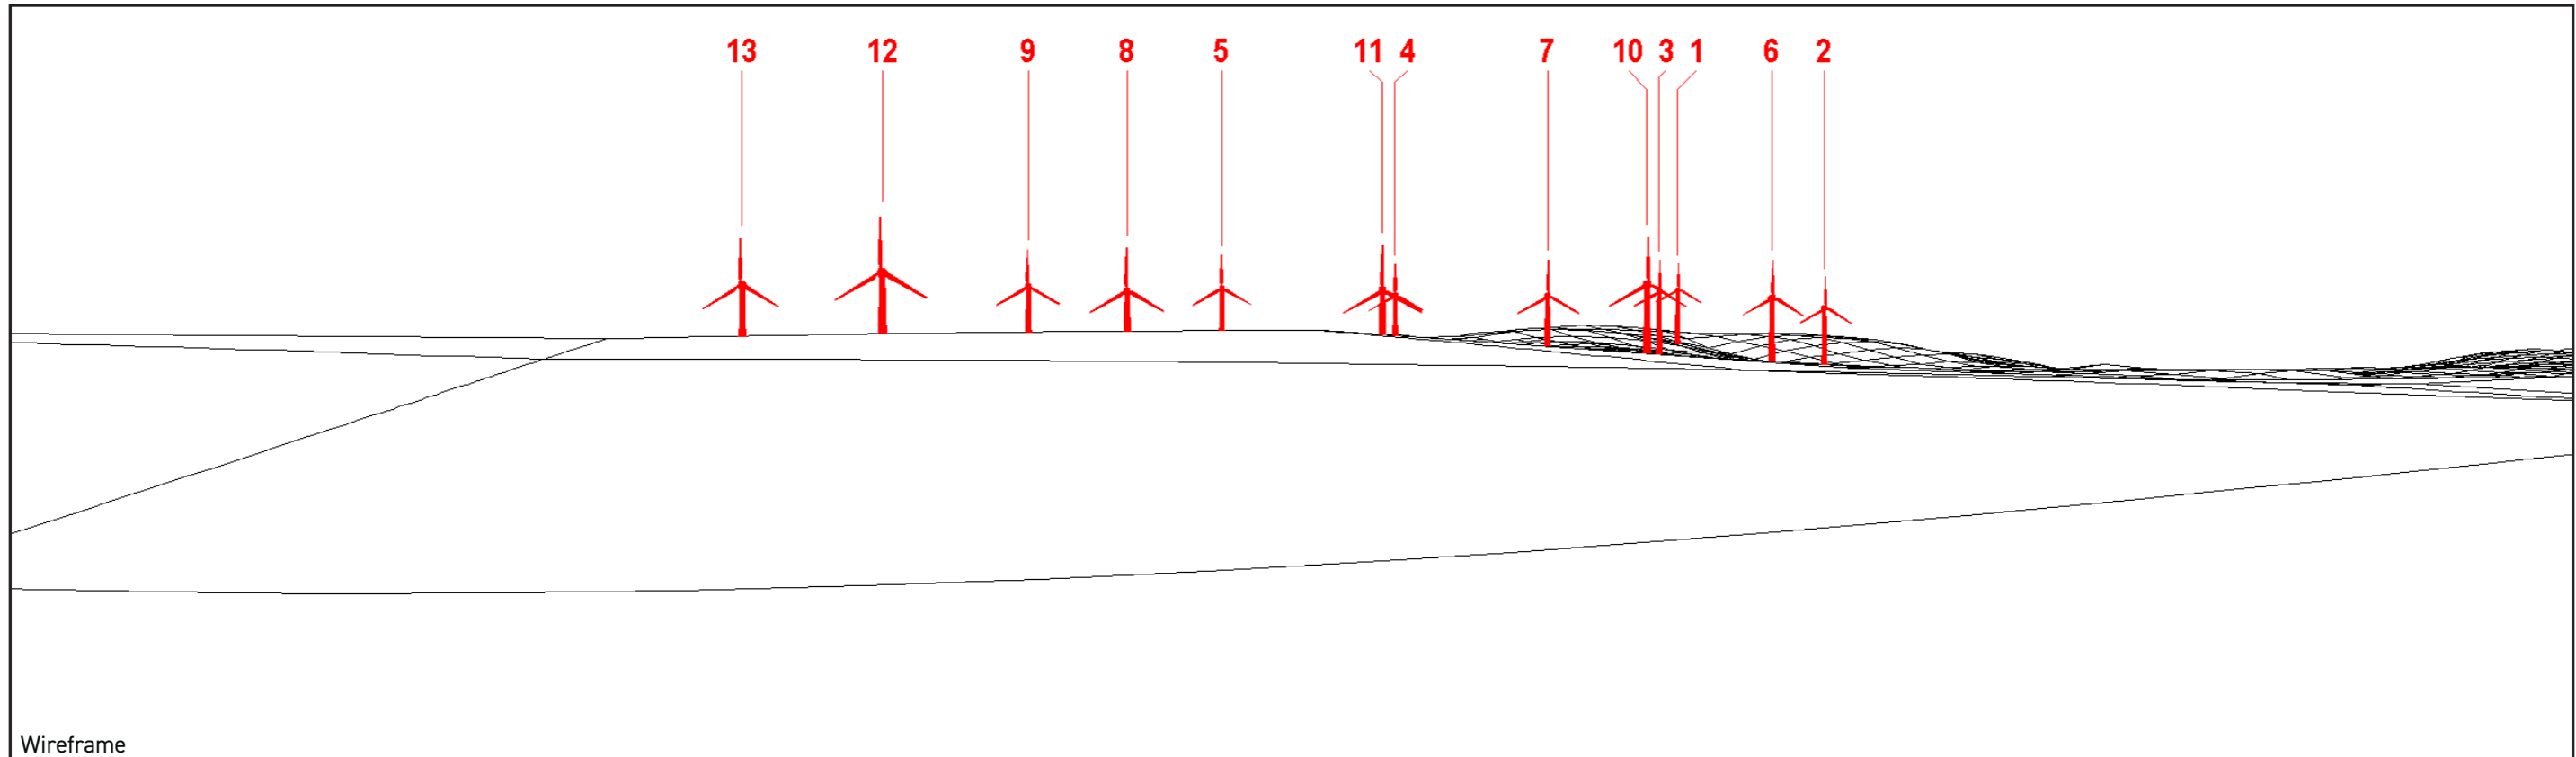

Direction of view: SW

Nearest turbine: T12 1,786m

Wireframe

Viewpoint Information
6 - Properties at Midfield Road
OS Reference: E281483, N634486
Direction of view: S-SW
Nearest turbine: T12 1,792m

Viewpoint Information

7 - Properties on eastern section of Bellfield Road, east of Railway Road

OS Reference: E281595, N634659

Direction of view: S-SW

Nearest turbine: T12 1,873m

Viewpoint Information

8 - Properties located on mid Bellfield Road, from Braehead Road to Railway Road

OS Reference: E281349, N634549

Direction of view: S-SW

Nearest turbine: T12 1,805m

Viewpoint Information
9 - Properties on Braehead Place
OS Reference: E281178, N634417
Direction of view: SW-SE
Nearest turbine: T12 1,709m

OS Reference: E281048, N634360

Direction of view: S-SE

Nearest turbine: T12 1,686m

Wireframe

Viewpoint Information

12 - Properties on Coalburn Road

OS Reference: E281049, N634563

Direction of view: SW-SE