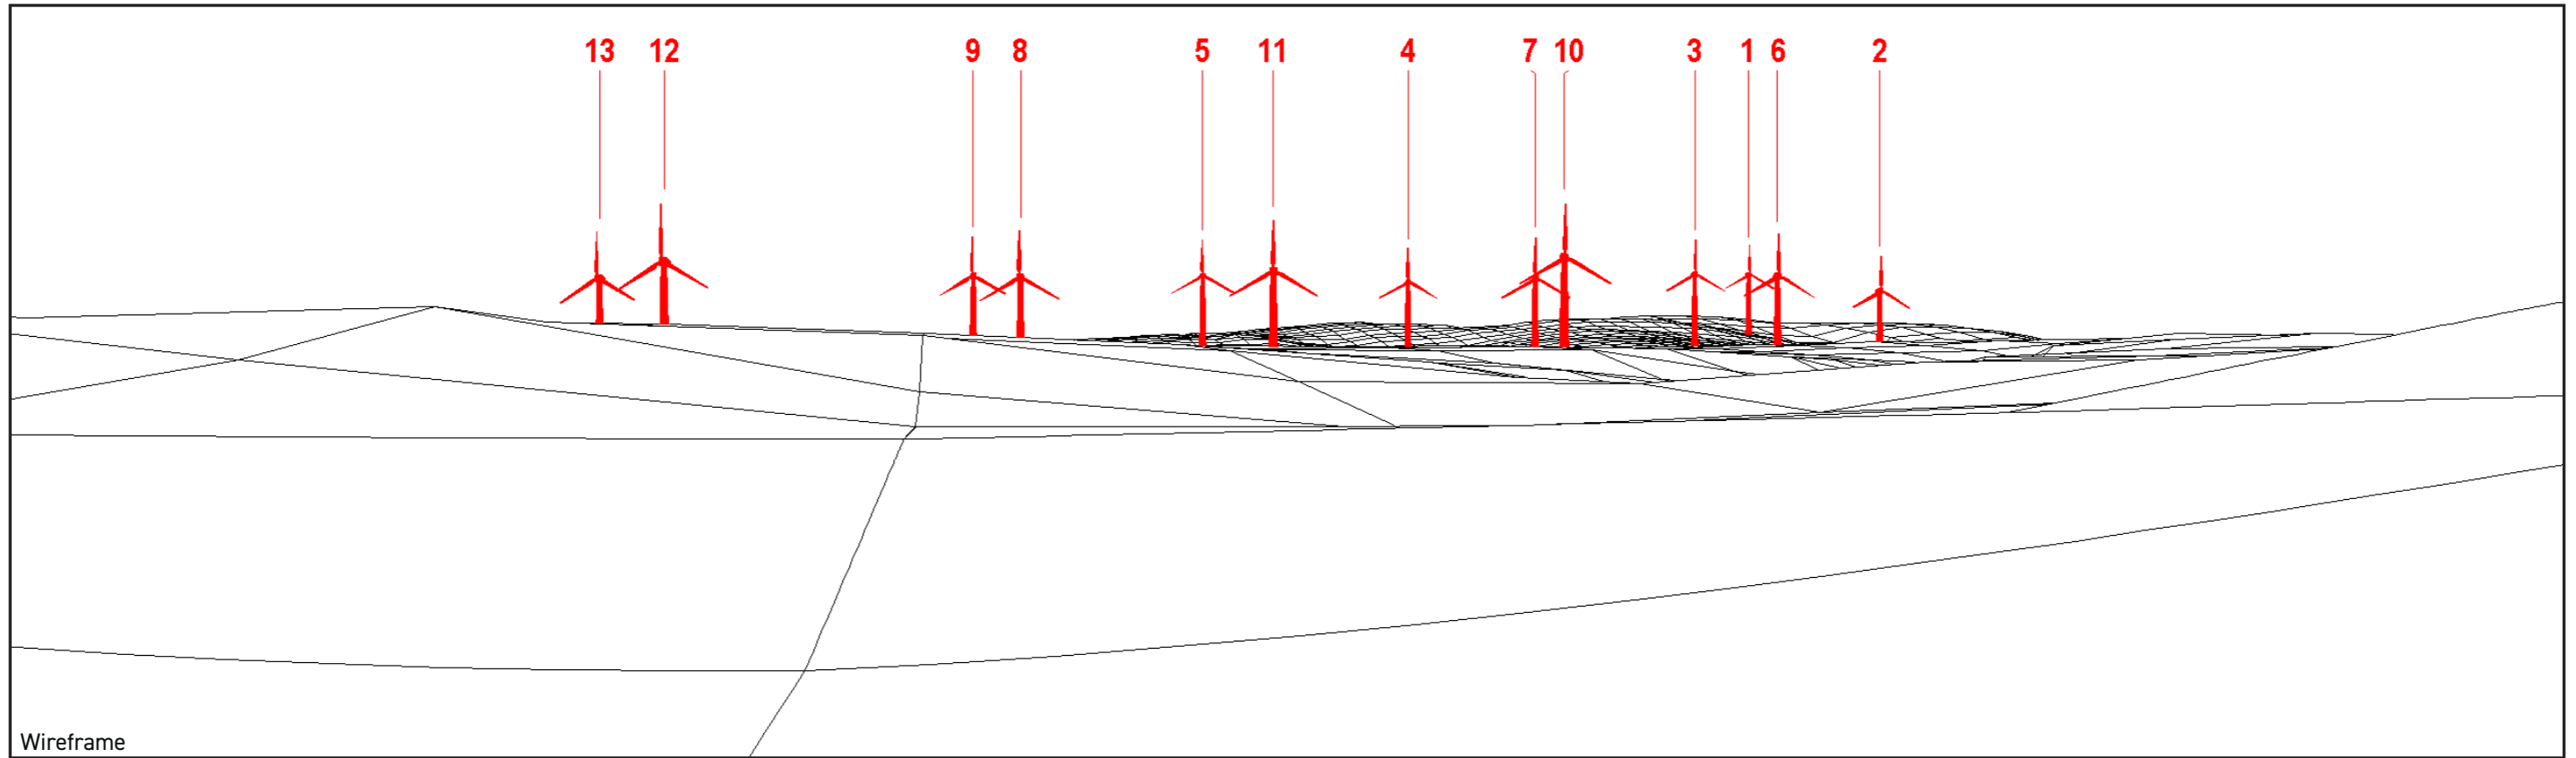

OS Reference: E281349, N634549

Direction of view: S-SW

Nearest turbine: T12 1,805m

Viewpoint Information
9 - Properties on Braehead Place
OS Reference: E281178, N634417
Direction of view: SW-SE
Nearest turbine: T12 1,709m

Viewpoint Information

10 - Properties on Braehead Road

OS Reference: E281149, N634575
Direction of view: SW-SE
Nearest turbine: T12 1,834m

Viewpoint Information

11 - Properties on Middlemuir Road and Belvedere Place

OS Reference: E281048, N634360

Direction of view: S-SE

Nearest turbine: T12 1,686m

Wireframe

Viewpoint Information

12 - Properties on Coalburn Road

OS Reference: E281049, N634563

Direction of view: SW-SE

Nearest turbine: T12 1,854m