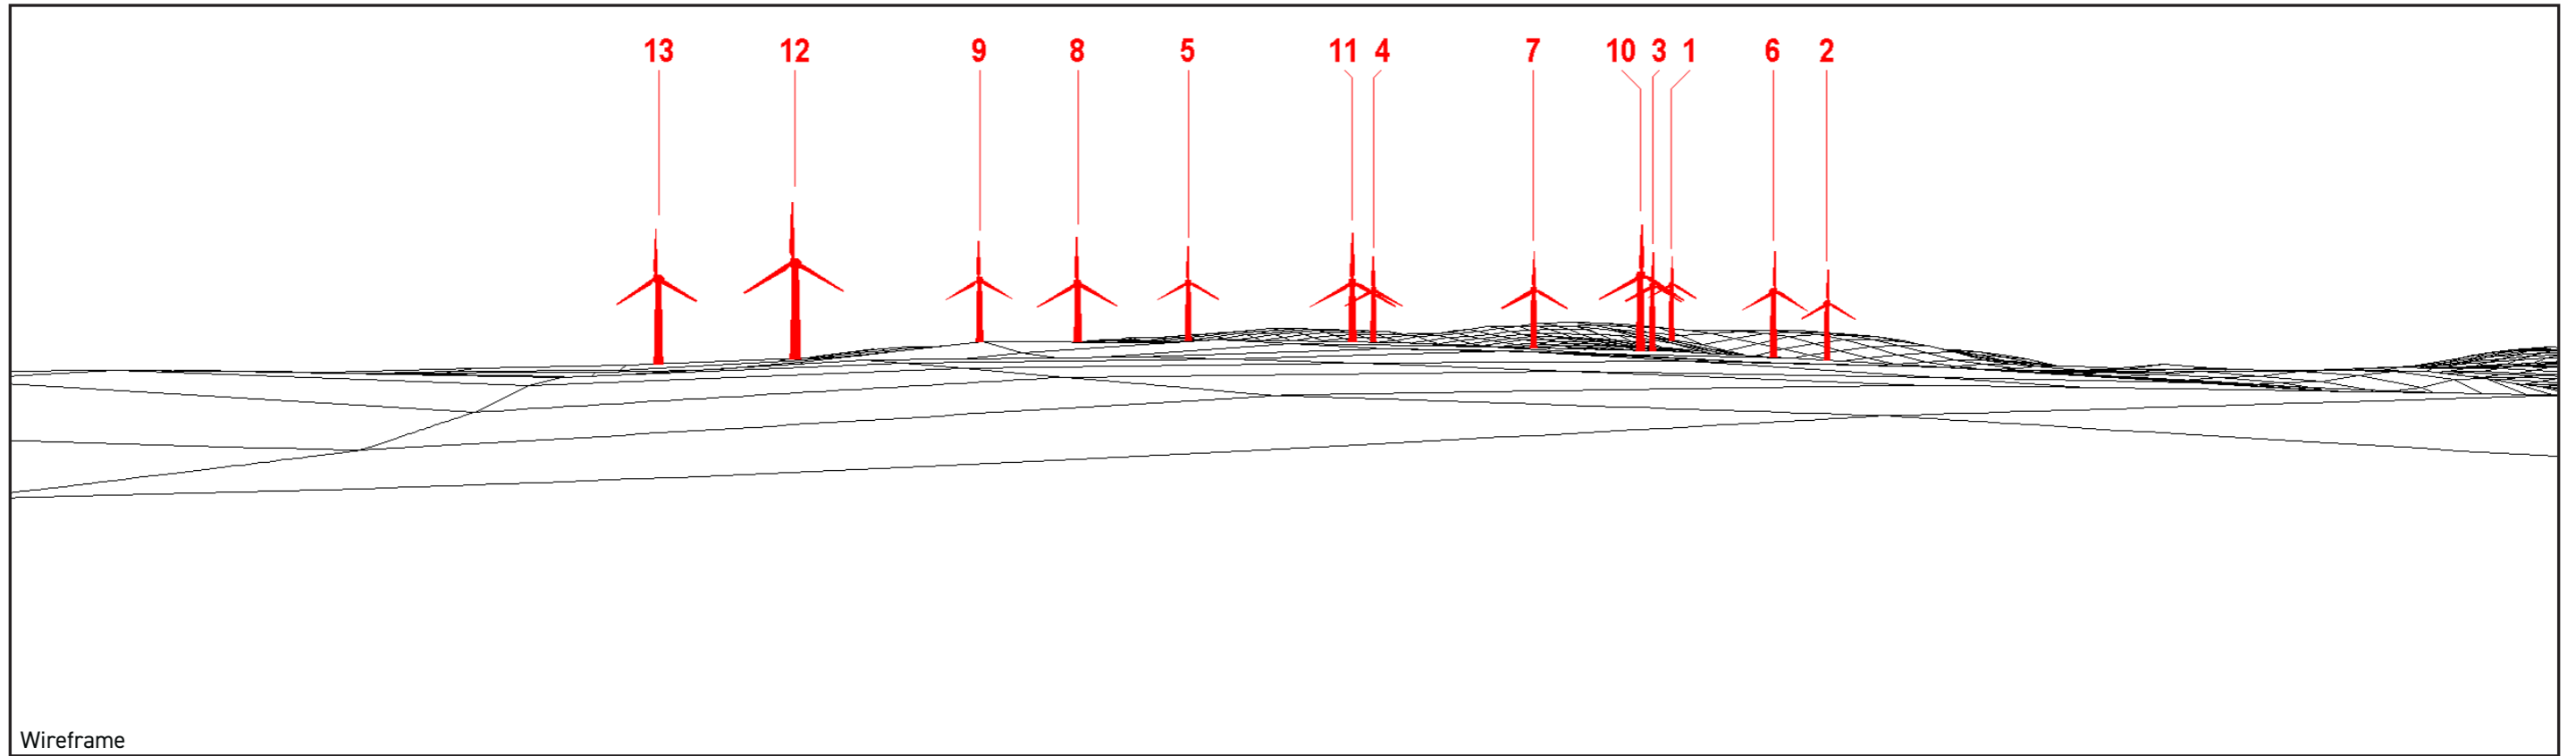

Viewpoint Information

4 - Craigend

OS Reference: E282803, N633552

Direction of view: SW

Nearest turbine: T12 1,682m

Viewpoint Information

5 - 6no. properties at West Toun

OS Reference: E282813, N633740

Direction of view: SW

Nearest turbine: T12 1,786m

Wireframe

Viewpoint Information
6 - Properties at Midfield Road
OS Reference: E281483, N634486
Direction of view: S-SW
Nearest turbine: T12 1,792m

Viewpoint Information

OS Reference: E281349, N634549

Direction of view: S-SW

Nearest turbine: T12 1,805m

Viewpoint Information
9 - Properties on Braehead Place
OS Reference: E281178, N634417
Direction of view: SW-SE
Nearest turbine: T12 1,709m

OS Reference: E281048, N634360

Direction of view: S-SE

Nearest turbine: T12 1,686m

Wireframe

Viewpoint Information

12 - Properties on Coalburn Road

OS Reference: E281049, N634563

Direction of view: SW-SE