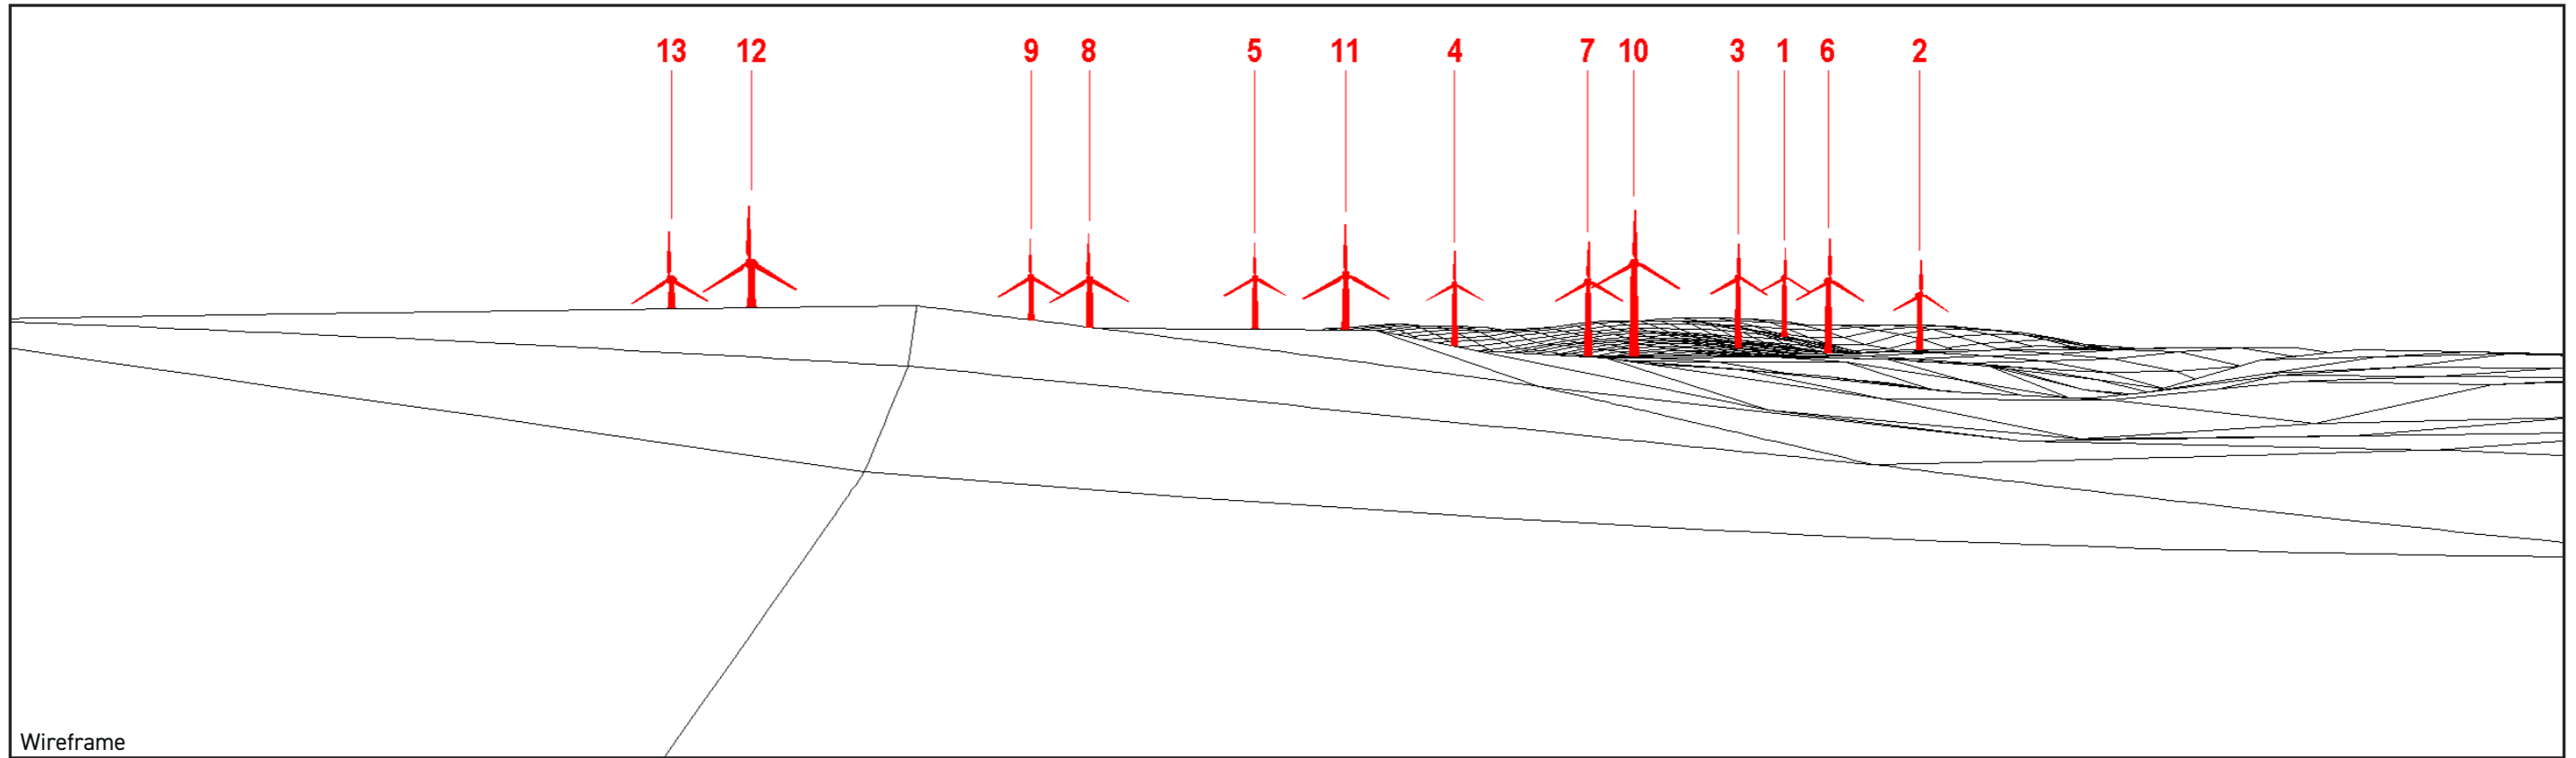

OS Reference: E281349, N634549

Direction of view: S-SW

Nearest turbine: T12 1,805m

Viewpoint Information
9 - Properties on Braehead Place
OS Reference: E281178, N634417
Direction of view: SW-SE
Nearest turbine: T12 1,709m

Viewpoint Information

10 - Properties on Braehead Road

OS Reference: E281149, N634575
Direction of view: SW-SE
Nearest turbine: T12 1,834m

Viewpoint Information

11 - Properties on Middlemuir Road and Belvedere Place

OS Reference: E281048, N634360

Direction of view: S-SE

Nearest turbine: T12 1,686m

Wireframe

Viewpoint Information

12 - Properties on Coalburn Road

OS Reference: E281049, N634563

Direction of view: SW-SE

Nearest turbine: T12 1,854m