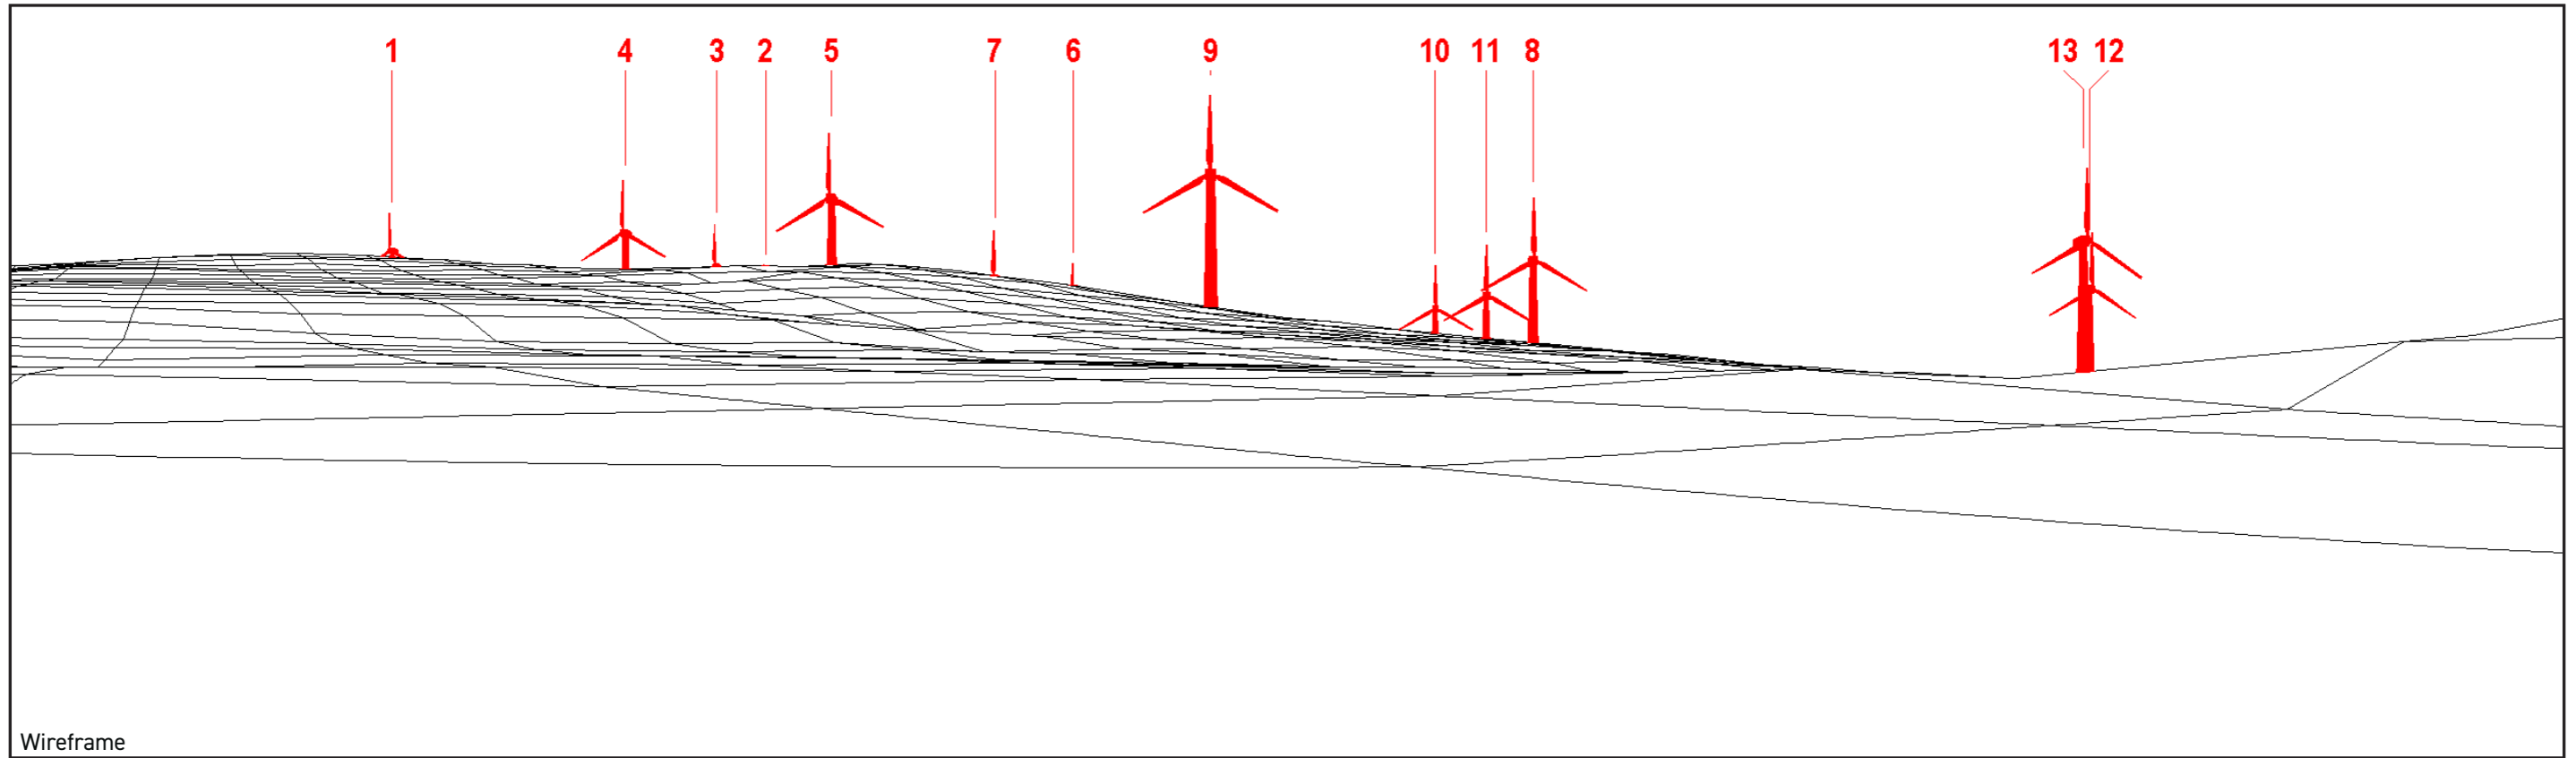

Wireframe

Viewpoint Information

1 - Station House

OS Reference: E282127, N631007

Direction of view: NW

Nearest turbine: T11 1,388m

Wireframe

Viewpoint Information

Direction of view: SW

Nearest turbine: T12 1,786m

Wireframe

Viewpoint Information
6 - Properties at Midfield Road
OS Reference: E281483, N634486
Direction of view: S-SW
Nearest turbine: T12 1,792m

Viewpoint Information

OS Reference: E281349, N634549

Direction of view: S-SW

Nearest turbine: T12 1,805m

Viewpoint Information
9 - Properties on Braehead Place
OS Reference: E281178, N634417
Direction of view: SW-SE
Nearest turbine: T12 1,709m

OS Reference: E281048, N634360

Direction of view: S-SE

Nearest turbine: T12 1,686m

Wireframe

Viewpoint Information

12 - Properties on Coalburn Road

OS Reference: E281049, N634563

Direction of view: SW-SE