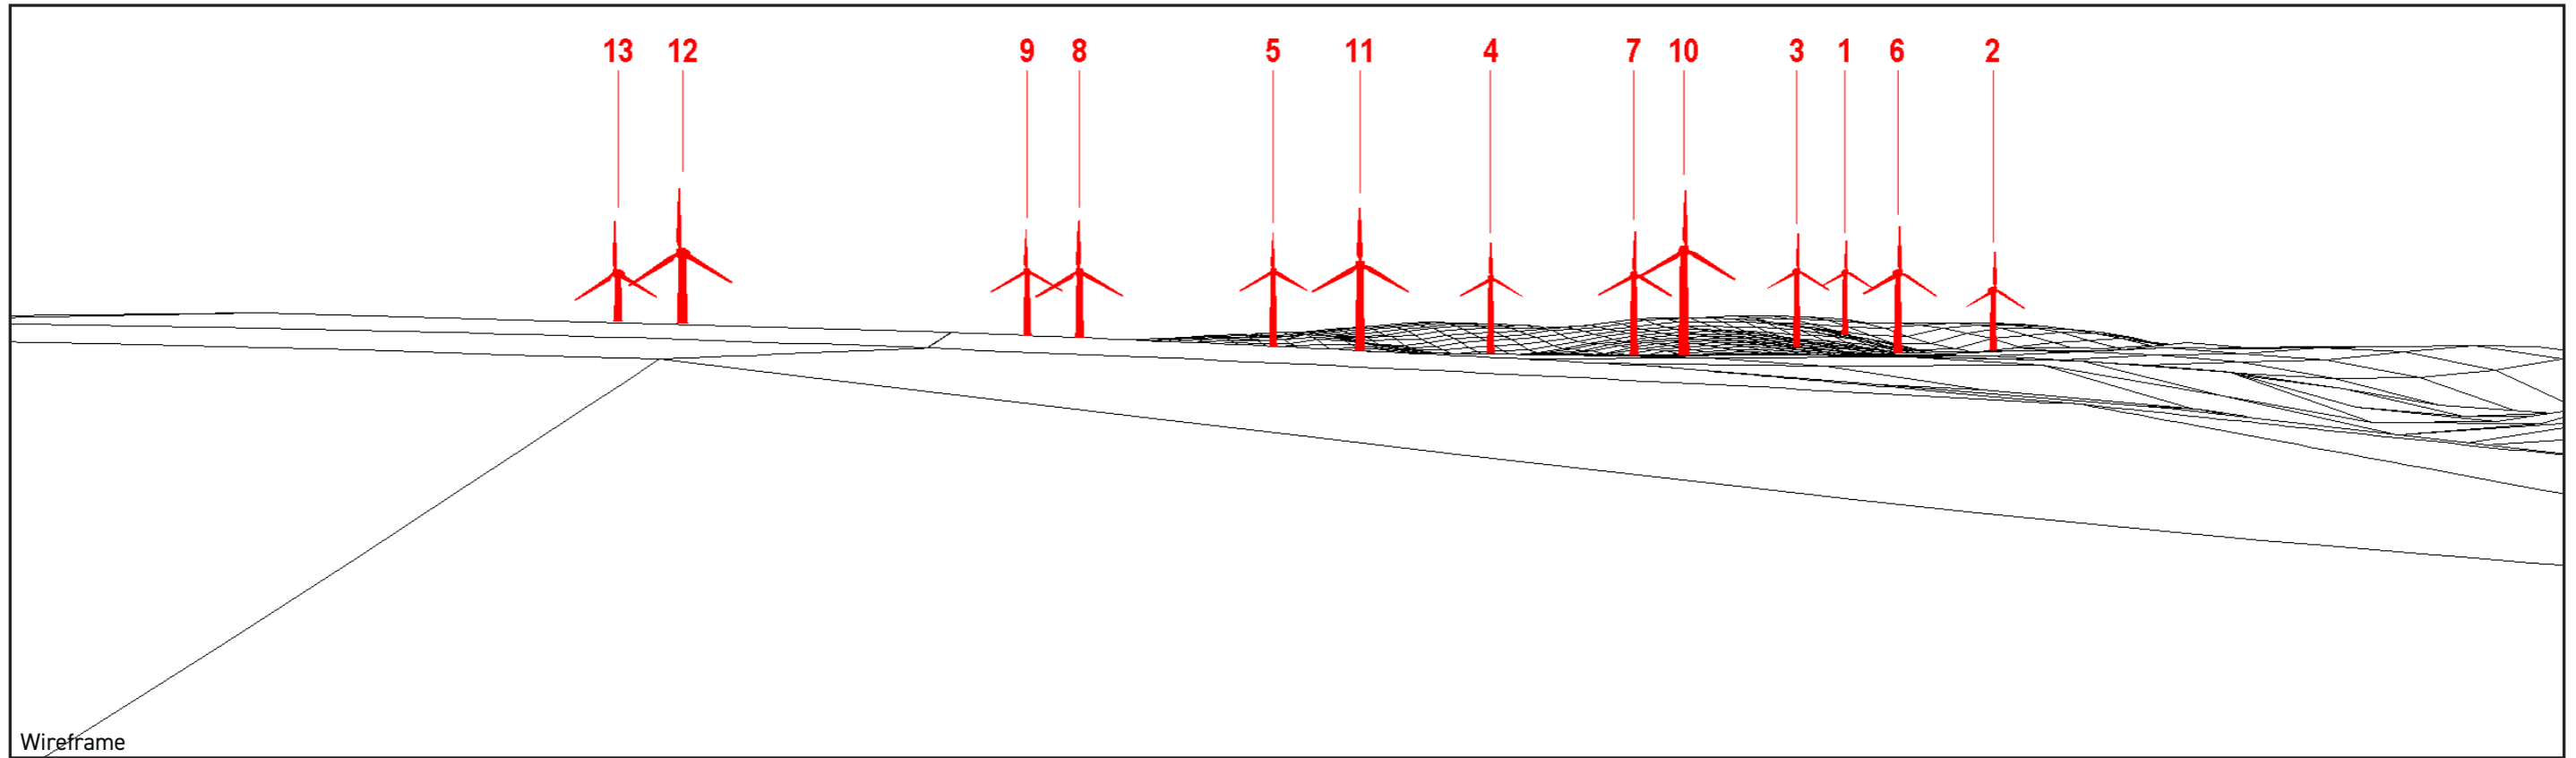

OS Reference: E281349, N634549

Direction of view: S-SW

Nearest turbine: T12 1,805m

Viewpoint Information
9 - Properties on Braehead Place
OS Reference: E281178, N634417
Direction of view: SW-SE
Nearest turbine: T12 1,709m

Viewpoint Information

10 - Properties on Braehead Road

OS Reference: E281149, N634575
Direction of view: SW-SE
Nearest turbine: T12 1,834m

Viewpoint Information

11 - Properties on Middlemuir Road and Belvedere Place

OS Reference: E281048, N634360

Direction of view: S-SE

Nearest turbine: T12 1,686m

Wireframe

Viewpoint Information

12 - Properties on Coalburn Road

OS Reference: E281049, N634563

Direction of view: SW-SE

Nearest turbine: T12 1,854m