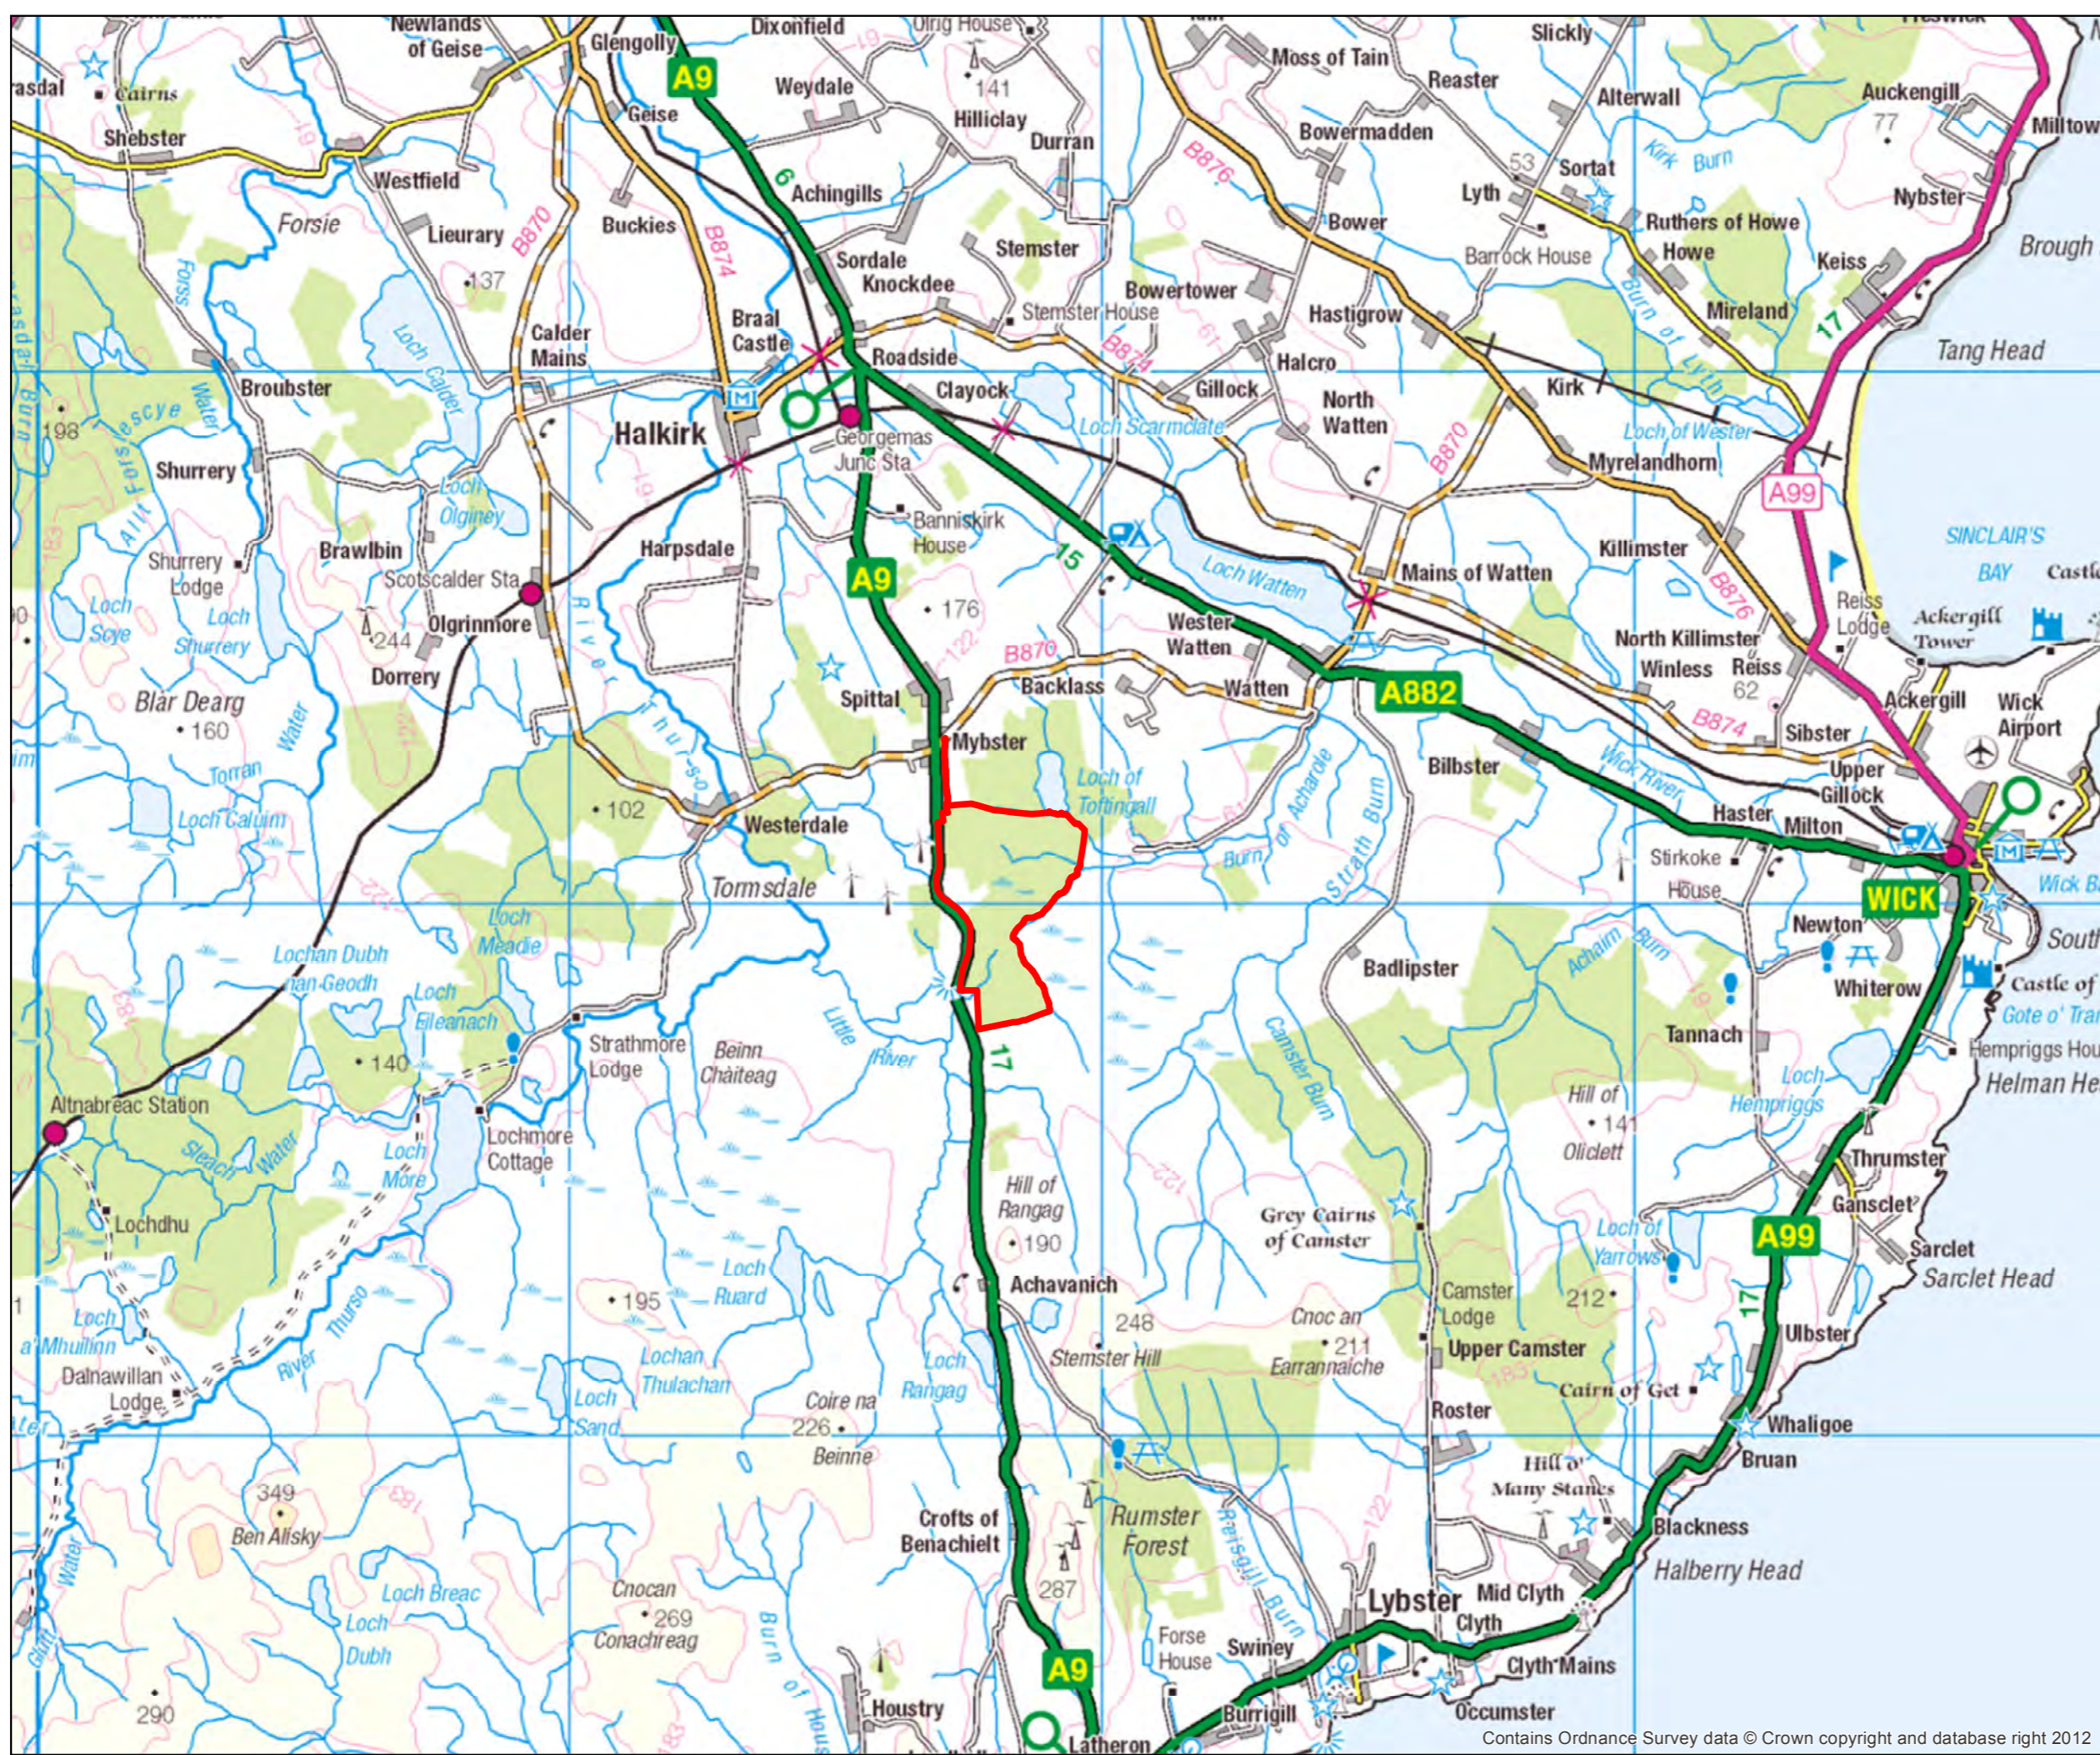

Key

Site Boundary

DEVELOPMENT SITE AND LOCAL CONTEXT

FIGURE NTS1

**HALSARY WINDFARM
NON TECHNICAL SUMMARY
ADDENDUM**

Contains Ordnance Survey data © Crown copyright and database right 2012